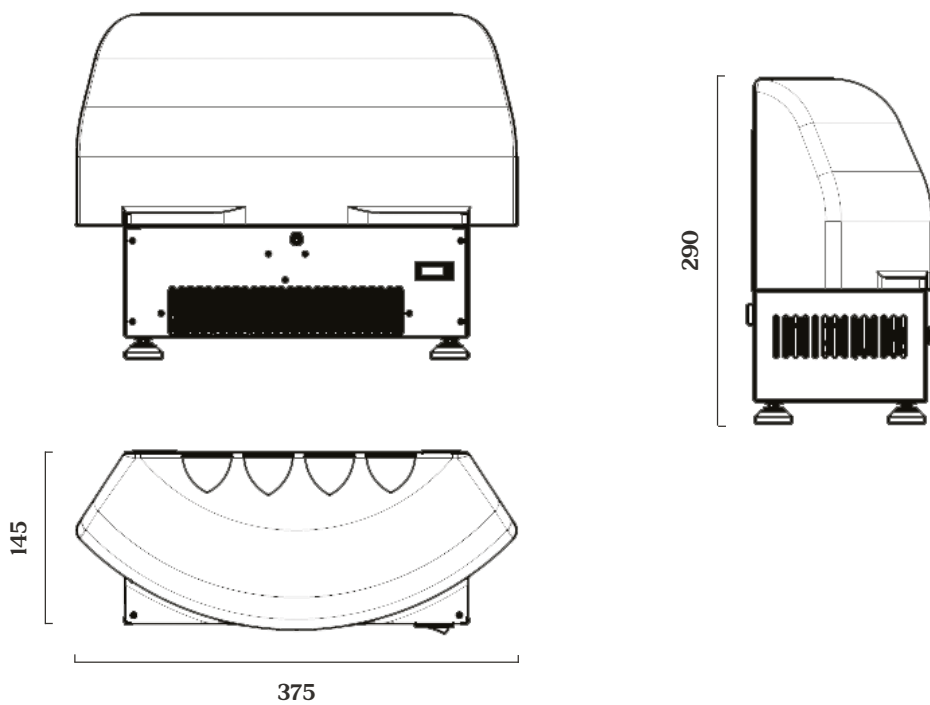

SLE35i Electric Cast Insert