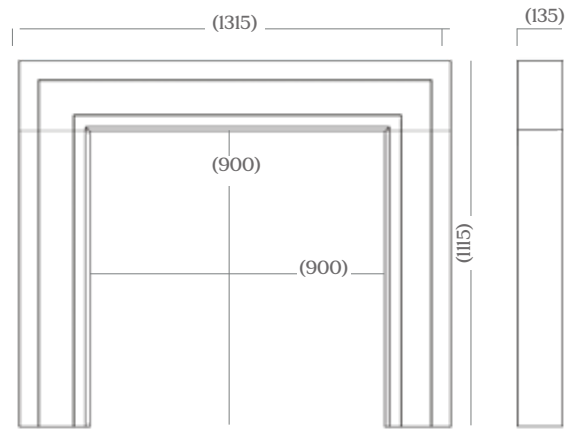

BELLINGHAM

BROOKSBY

CLARENCE

COLBY

COTTAGE

HAMPTON