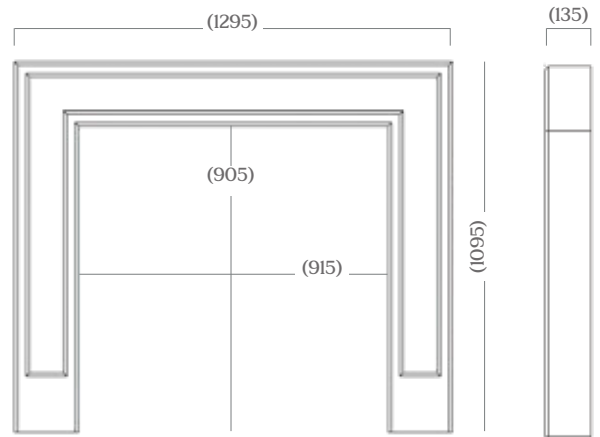

Brushed Steel Trim & Polished Fret

Magnetic Trim & Baltimore Fret

Black

Note: Free-standing spacer available for trims and frets

Dimensions

ALBAN

ALLORA

APPLEDORE