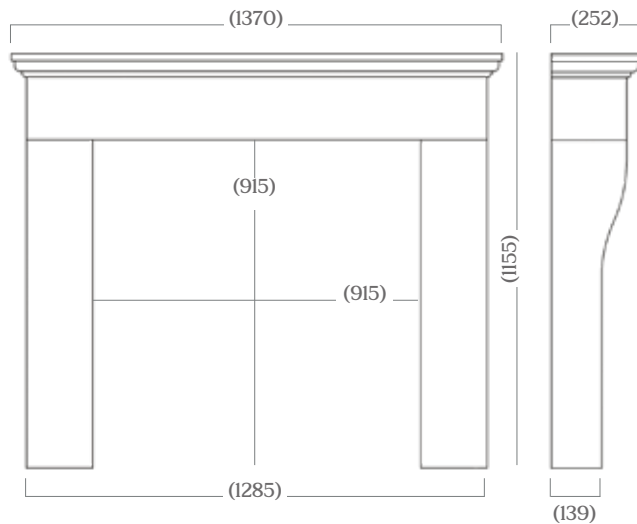

BELLINGHAM

BROOKSBY

CLARENCE

COLBY

COTTAGE

HAMPTON