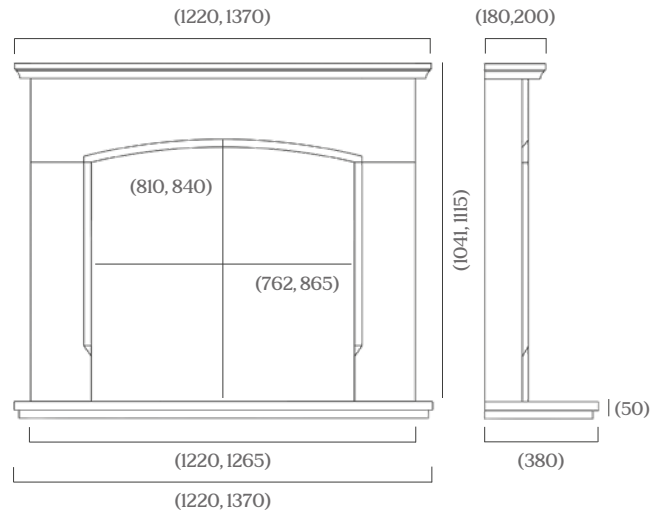

PARRONA

PENICHE

SWINFORD

WILBURY