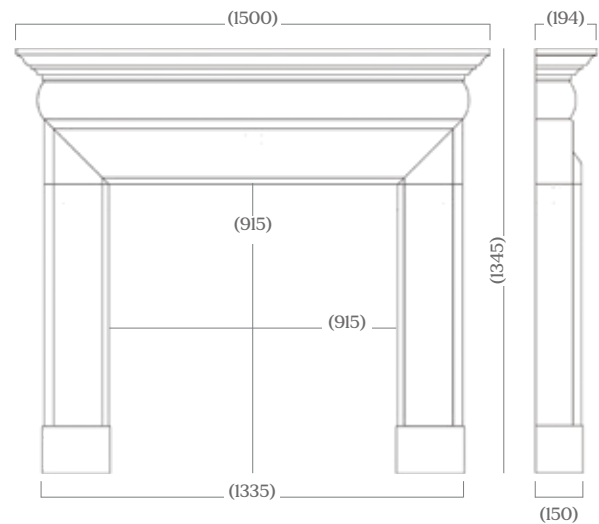

BELLINGHAM

BROOKSBY

CLARENCE

COLBY

COTTAGE

HAMPTON