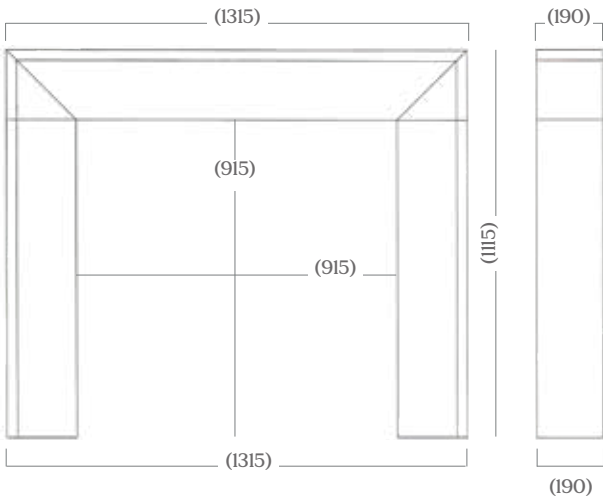

MARSEILLES