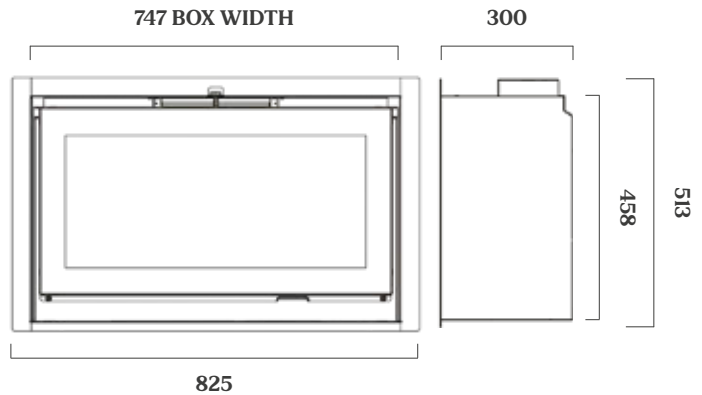

DL500

DL700

DL800

Recent changes in legislation have been made in an attempt to reduce emissions in the UK. Whilst the actual heat output has not changed from previous years, selected inset gas fires shown in this brochure are no longer suitable for primary heating purposes and should be used in conjunction with the primary heating system as decorative only with occasional use.

Due to the nature of the materials and appliances used within this brochure, actual finishes and colours may vary slightly. Flames shown within the fires may also vary depending on gas type, fuel quality and the performance of the flue or chimney. For information on after-care and maintenance, please visit our website at www.capitalfireplaces.co.uk

Capital Fireplaces Ltd reserve the right to change specification or de-list products at any time. Please note images shown in this brochure are for illustration purposes only.