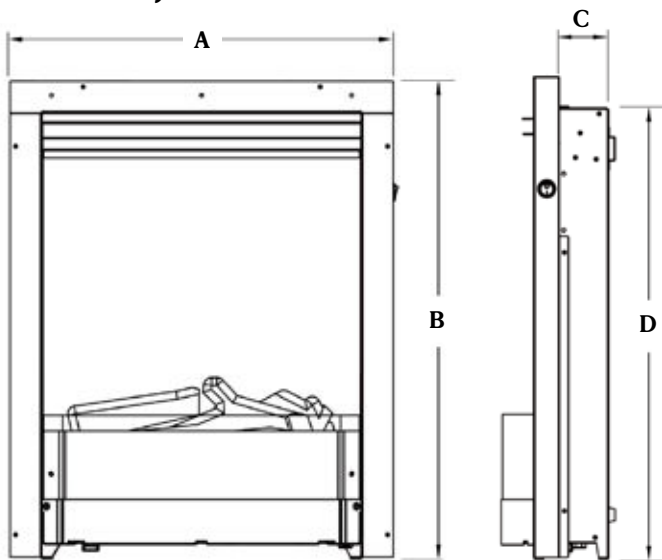

Dimensions stated are in millimetres and may be subject to a small tolerance variation

SLE35i Electric Cast Insert

SLE40i

Please note the SLE40i includes a hood as illustrated above

SLE41i, 55i & 60i

Fire Sizes (Without Trim)					
	A	B	C	D	E
SLE41i	485	601	61	562	407
SLE55i	638	601	61	562	407
SLE60i	638	601	61	562	565