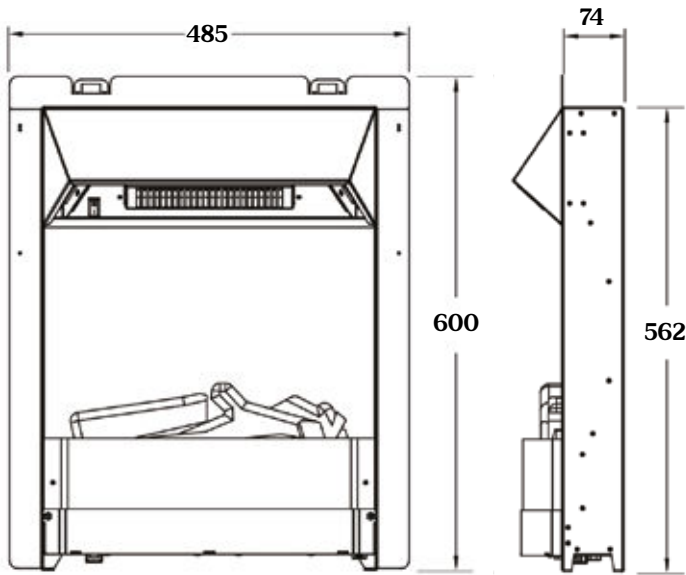

Dimensions stated are in millimetres and may be subject to a small tolerance variation

SLE35i Electric Cast Insert

SLE40i

Please note the SLE40i includes a hood as illustrated above

SLE41i, 55i & 60i

Fire Sizes (Without Trim)					
	A	B	C	D	E
SLE41i	485	601	61	562	407
SLE55i	638	601	61	562	407
SLE60i	638	601	61	562	565