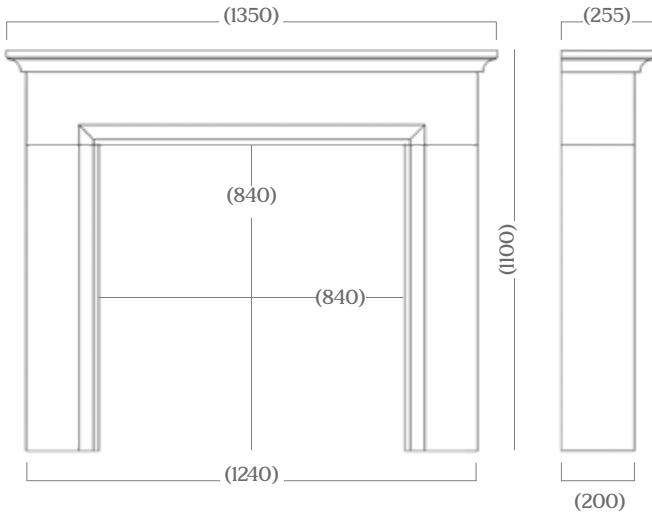

HELSTON

HERSHAM

HOGARTH

LINGWOOD

MARSEILLES

MENTMORE