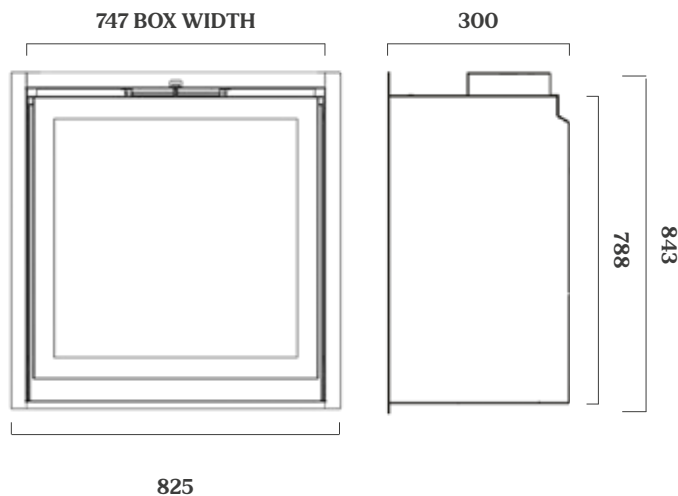

DL800

Recent changes in legislation have been made in an attempt to reduce emissions in the UK. Whilst the actual heat output has not changed from previous years, selected inset gas fires shown in this brochure are no longer suitable for primary heating purposes and should be used in conjunction with the primary heating system as decorative only with occasional use.

Due to the nature of the materials and appliances used within this brochure, actual finishes and colours may vary slightly. Flames shown within the fires may also vary depending on gas type, fuel quality and the performance of the flue or chimney. For information on after-care and maintenance, please visit our website at www.capitalfireplaces.co.uk

Capital Fireplaces Ltd reserve the right to change specification or de-list products at any time. Please note images shown in this brochure are for illustration purposes only.