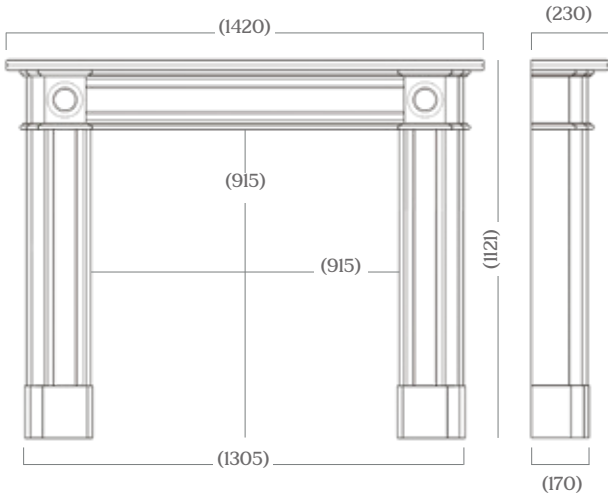

HELSTON

HERSHAM

HOGARTH

LINGWOOD

MARSEILLES

MENTMORE