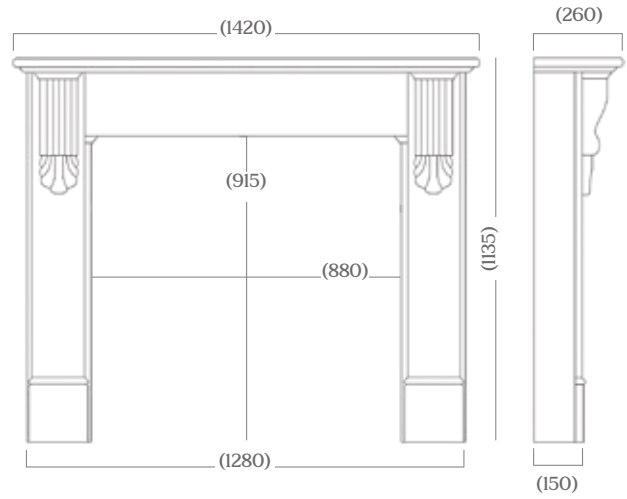

MULHOLLAND

NUFFIELD

OLVERA

ROTHWELL

ROSELAND

SILSOE