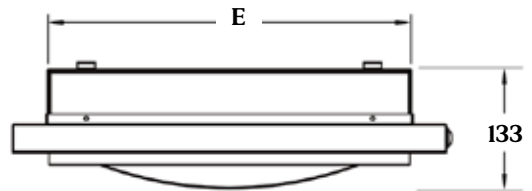

SLE41i, 55i & 60i

Fire Sizes (Without Trim)					
	A	B	C	D	E
SLE41i	485	601	61	562	407
SLE55i	638	601	61	562	407
SLE60i	638	601	61	562	565

SLE Fireframe & Trim Sizes

	A (Width)	B (Height)
Mizar (40i)	520	615
Flare (40i)	520	655
Contemporary Fascia	495	608
Classic Provident (40i)	590	740

	A (Width)	B (Height)
Classic Halo (40i)	602	662
Trim & Fret	510	610
Premium Contemporary Fascia	520	620
Premium XL Contemporary Fascia	670	620