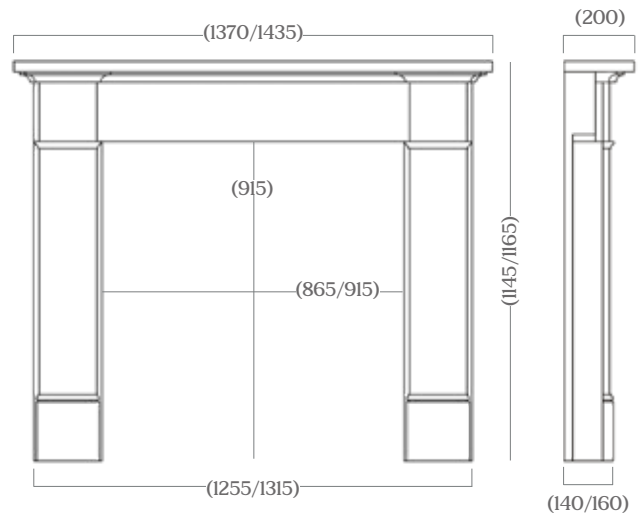

MULHOLLAND

NUFFIELD

OLVERA

ROTHWELL

ROSELAND

SILSOE