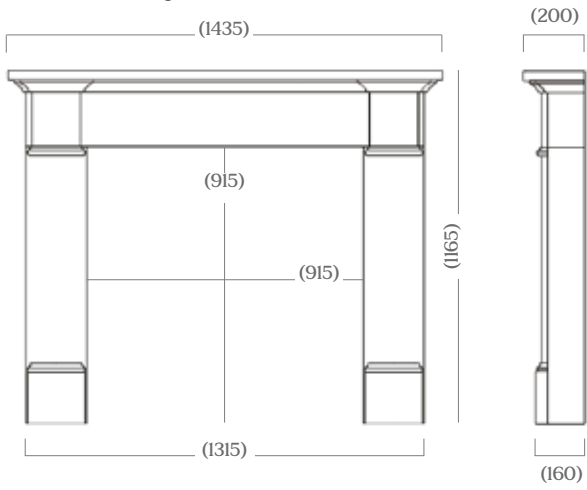

VELLETRI

WASHINGTON

WINTERFOLD