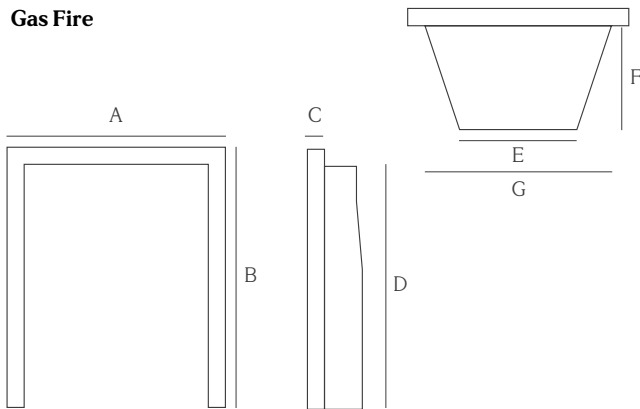

Corvar
Gas Fire

	FLARE	MIZAR	PROVIDENT	HALO	TRIM & FRET
A	520	520	590	602	510
B	635	615	740	662	610
C	75	75	85	104	25
D	553	553	553	553	553
E	272	272	272	272	272
F	89	89	89	89	89
G	327	327	327	327	327