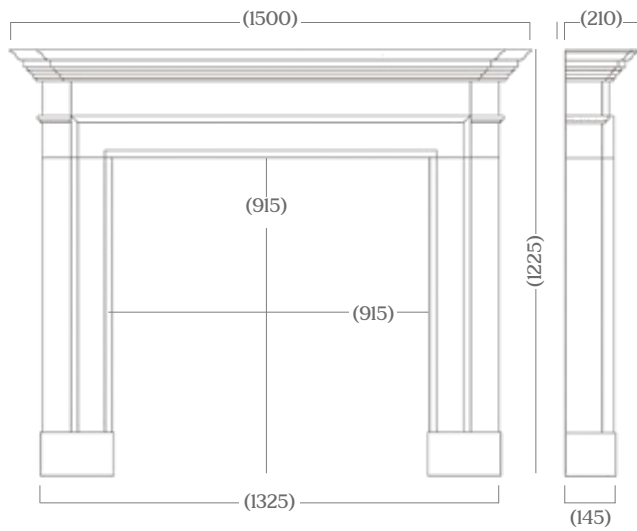

BELLINGHAM

BROOKSBY

CLARENCE

COLBY

COTTAGE

HAMPTON