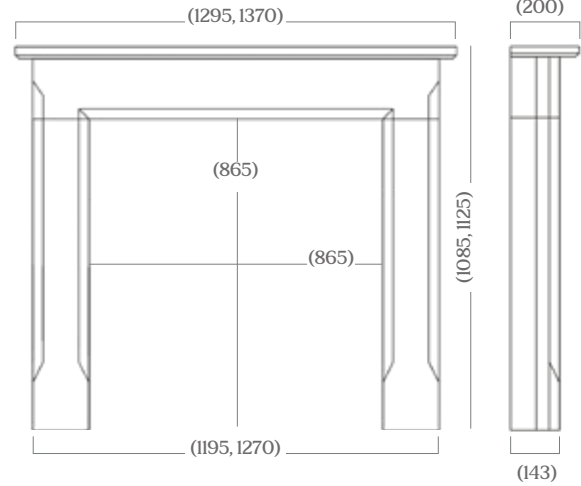

HELSTON

HERSHAM

HOGARTH

LINGWOOD

MARSEILLES

MENTMORE