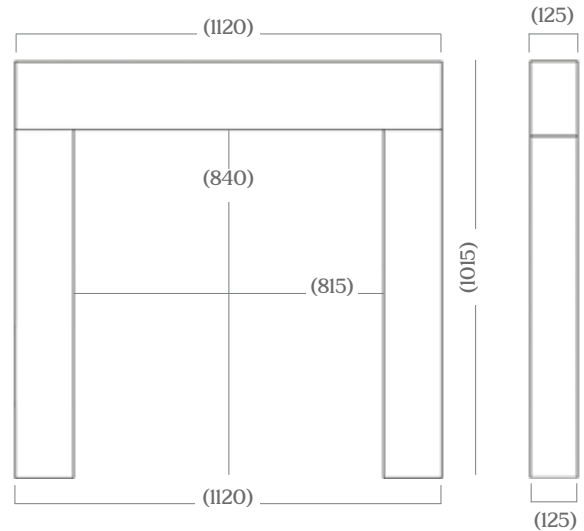

HELSTON

HERSHAM

HOGARTH

LINGWOOD

MARSEILLES

MENTMORE