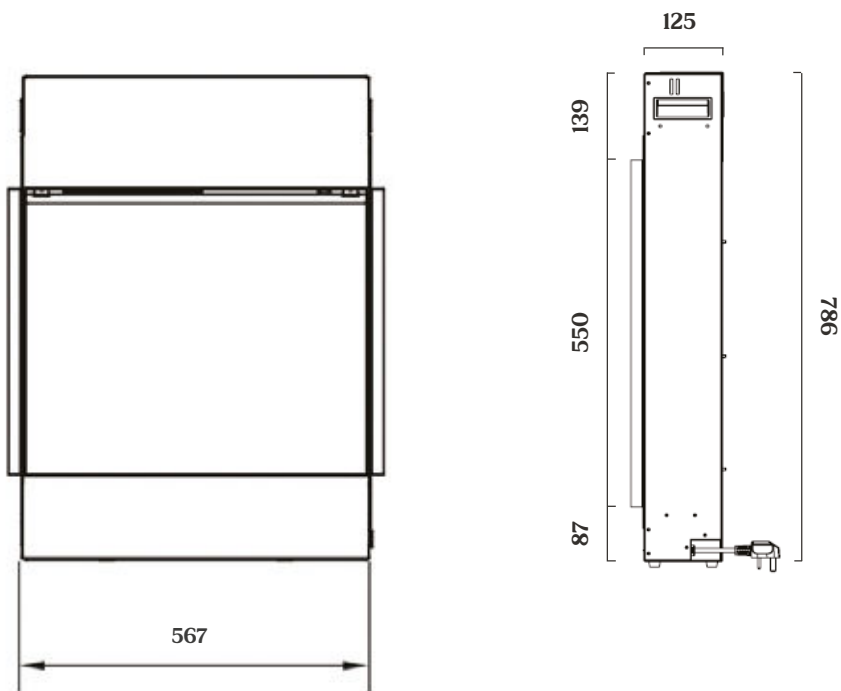

etronic 560 Slimline

Dimensions stated are in millimetres and may be subject to a small tolerance variation