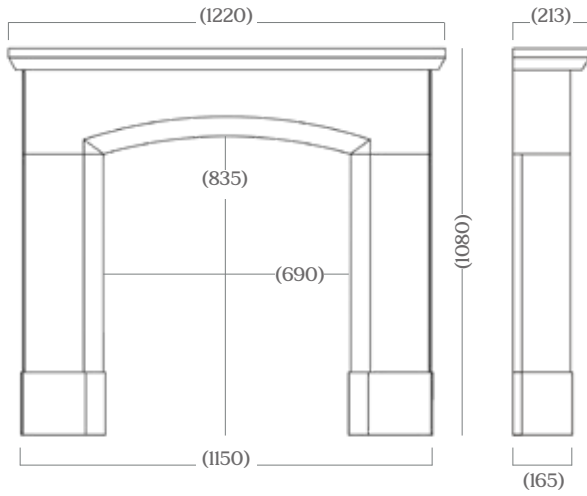

MULHOLLAND

NUFFIELD

OLVERA

ROTHWELL

ROSELAND

SILSOE