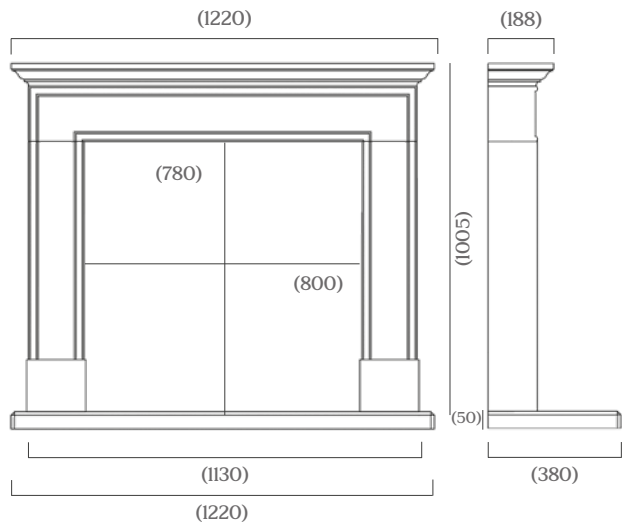

PARRONA

PENICHE

SWINFORD

WILBURY