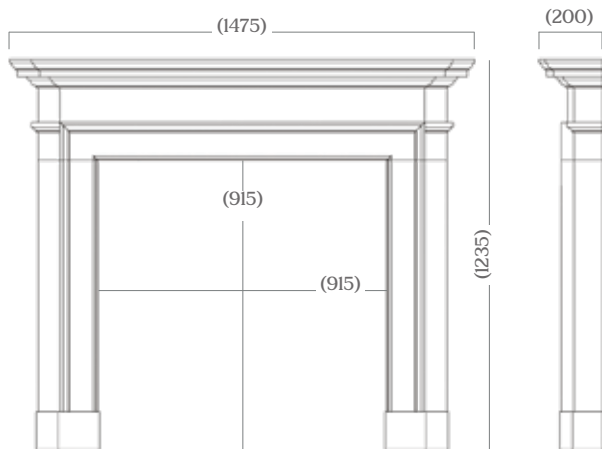

ALBAN

ALLORA

APPLEDORE

ASTWICK

AVERSA

BALHAM