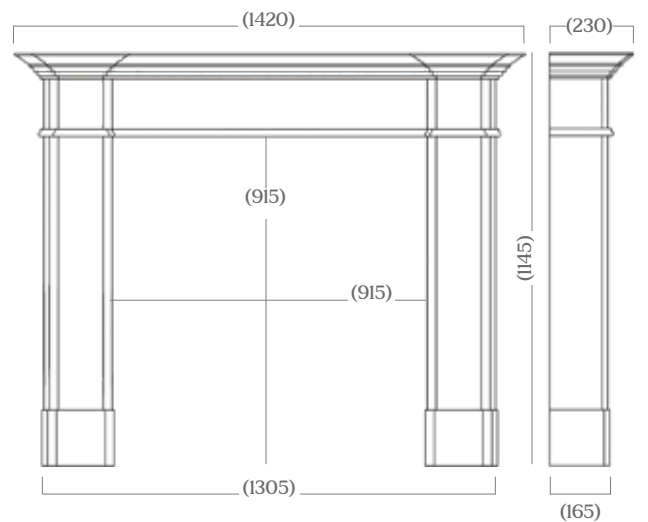

ALBAN

ALLORA

APPLEDORE

ASTWICK

AVERSA

BALHAM