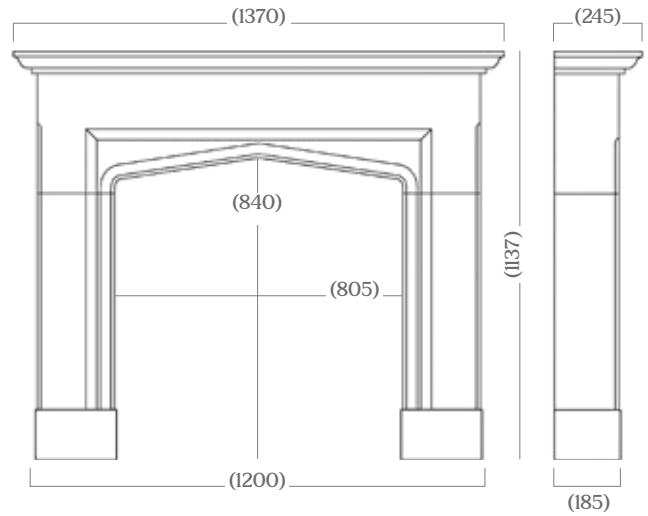

ALBAN

ALLORA

APPLEDORE

ASTWICK

AVERSA

BALHAM