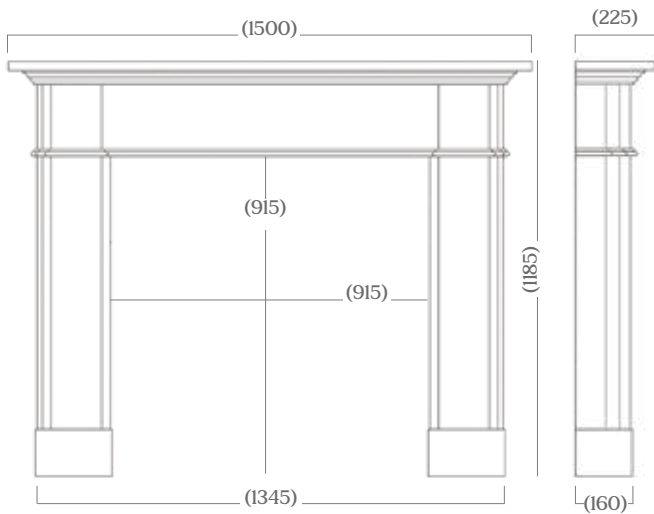

MULHOLLAND

NUFFIELD

OLVERA

ROTHWELL

ROSELAND

SILSOE