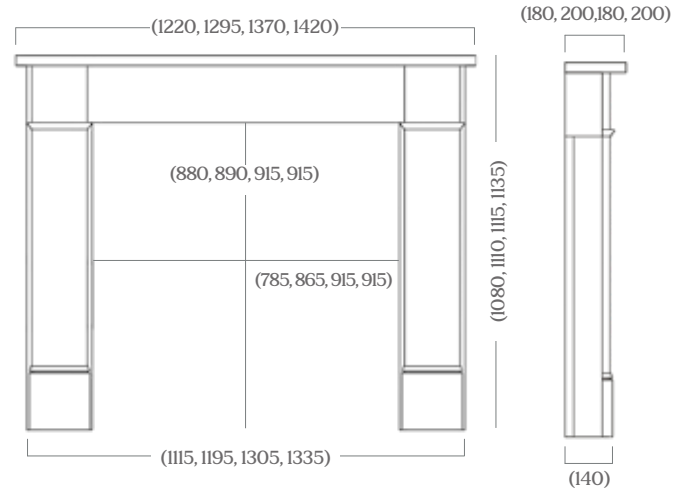

HELSTON

HERSHAM

HOGARTH

LINGWOOD

MARSEILLES

MENTMORE