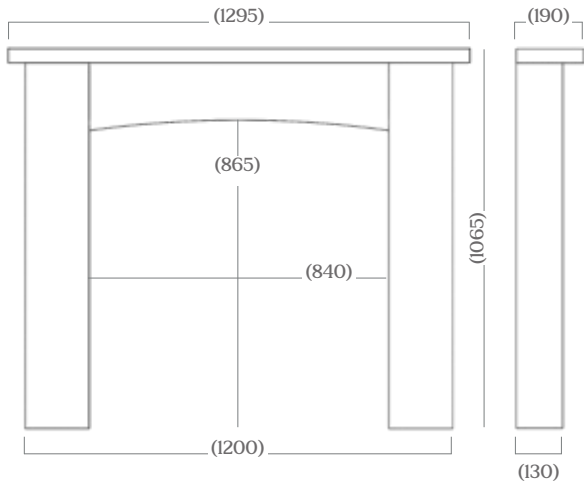

Brushed Steel Trim & Polished Fret

Magnetic Trim & Baltimore Fret

Black

Note: Free-standing spacer available for trims and frets

Dimensions

ALBAN

ALLORA

APPLEDORE