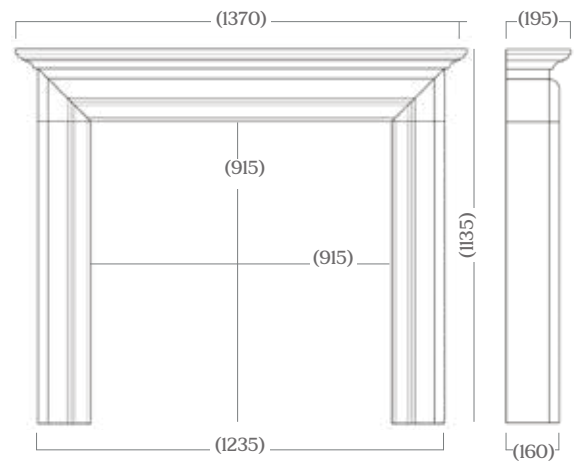

BELLINGHAM

BROOKSBY

CLARENCE

COLBY

COTTAGE

HAMPTON