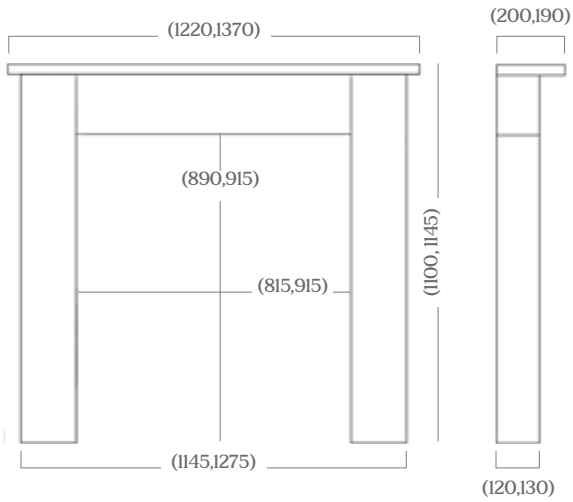

Brushed Steel Trim & Polished Fret

Magnetic Trim & Baltimore Fret

Black

Note: Free-standing spacer available for trims and frets

Dimensions

ALBAN

ALLORA

APPLEDORE