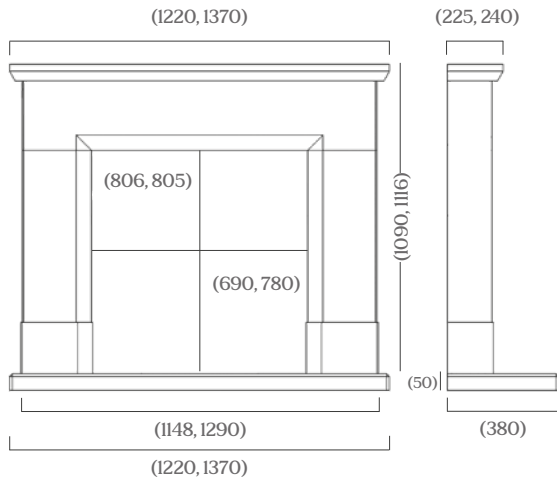

PARRONA

PENICHE

SWINFORD

WILBURY