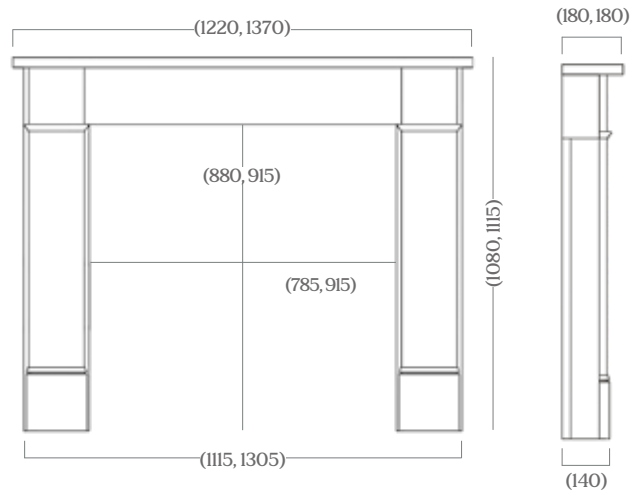

MULHOLLAND

NUFFIELD

OLVERA

ROTHWELL

ROSELAND

SILSOE