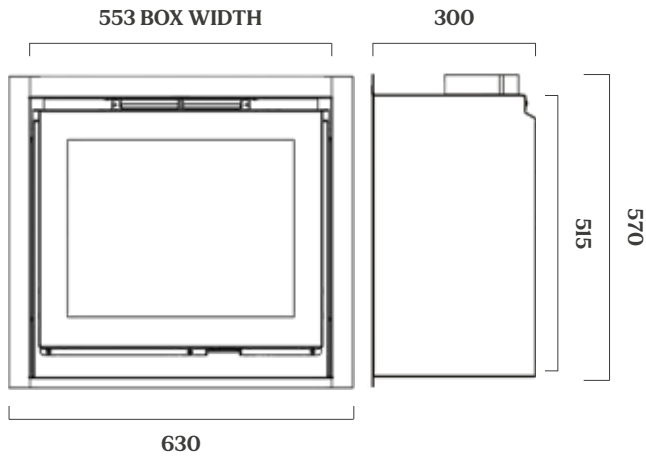

DL500

DL700

DL800

Recent changes in legislation have been made in an attempt to reduce emissions in the UK. Whilst the actual heat output has not changed from previous years, selected inset gas fires shown in this brochure are no longer suitable for primary heating purposes and should be used in conjunction with the primary heating system as decorative only with occasional use.

Due to the nature of the materials and appliances used within this brochure, actual finishes and colours may vary slightly. Flames shown within the fires may also vary depending on gas type, fuel quality and the performance of the flue or chimney. For information on after-care and maintenance, please visit our website at www.capitalfireplaces.co.uk

Capital Fireplaces Ltd reserve the right to change specification or de-list products at any time. Please note images shown in this brochure are for illustration purposes only.