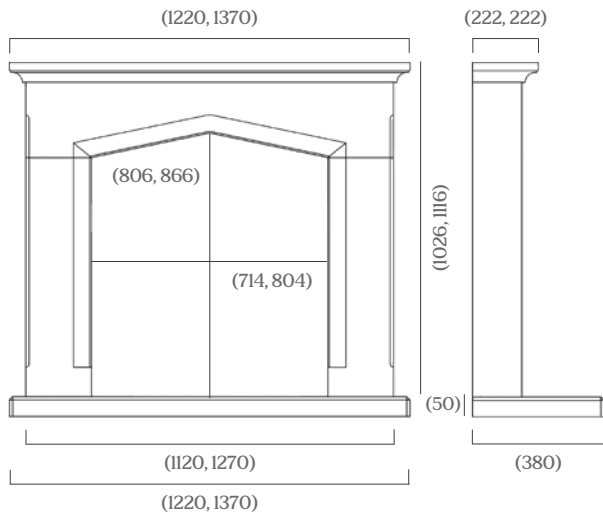

PARRONA

PENICHE

SWINFORD

WILBURY