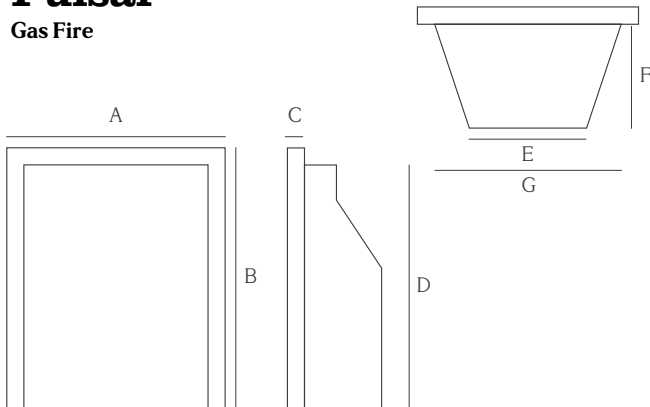

Pulsar
Gas Fire

	FLARE	MIZAR	PROVIDENT	HALO	TRIM & FRET
A	520	520	590	602	510
B	635	615	740	662	610
C	75	75	85	104	25
D	551	551	551	551	551
E	265	265	265	265	265
F	195	195	195	195	195
G	402	402	402	402	402