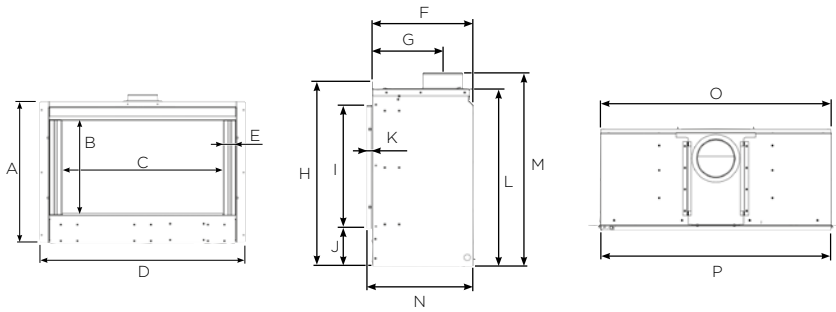

Avanti 65 Gas with Expression Frame

View the Video
onyxfires.com/avantigas

Technical Information

Frame Dimensions Width x Height

Avanti 65 Edge+	787mm x 419mm
Avanti 65 Expression	985mm x 616mm
Avanti 85 Edge+	987mm x 419mm
Avanti 85 Expression	1185mm x 616mm