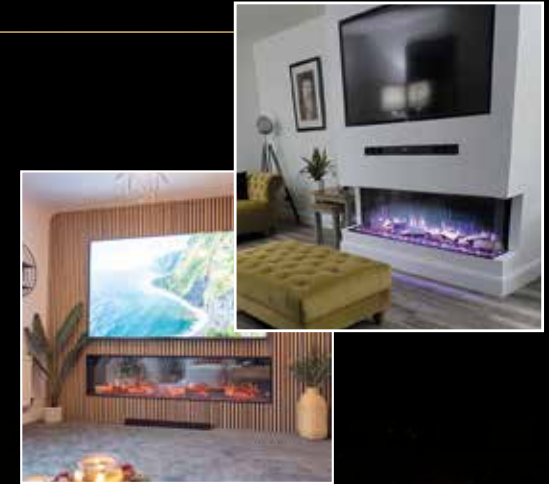

The Onyx retailer network

We take great care to ensure that our fires are designed, tested, and manufactured to the highest possible quality and safety standards. We are just as determined to make sure they are sold and installed correctly so that you will enjoy years of pleasure from your purchase. Accordingly, you will find our Avanti range is exclusively available from our experienced, independent retailers' showrooms.

Find your nearest retailer by visiting: onyxfires.com/retailers

The Onyx promise

Your Onyx retailer will provide you with a Five-Year warranty for your new gas stove providing it is registered with Onyx. Please note this warranty excludes certain consumable parts. Stoves purchased outside of Onyx's Expert Retailer Network will carry a standard One Year Non-Extendable Warranty, or minimum statutory warranty for your country.

Full warranty terms and conditions are available at: onyxfires.com

win the cost of your fire back!♦

Looking for home inspiration? Explore real-life installations on our Onyx Owner Expo showcase page. Plus, share your thoughts and photos of your new stove or fire installation for a chance to win the full cost of your fire back in our exciting draw!

Gain a second entry by registering your product online for your free extended warranty here: onyxfires.com/registration

View real life installations and submit your review at: onyxfires.com/ownerexpo

♦Terms and conditions apply. See online for details