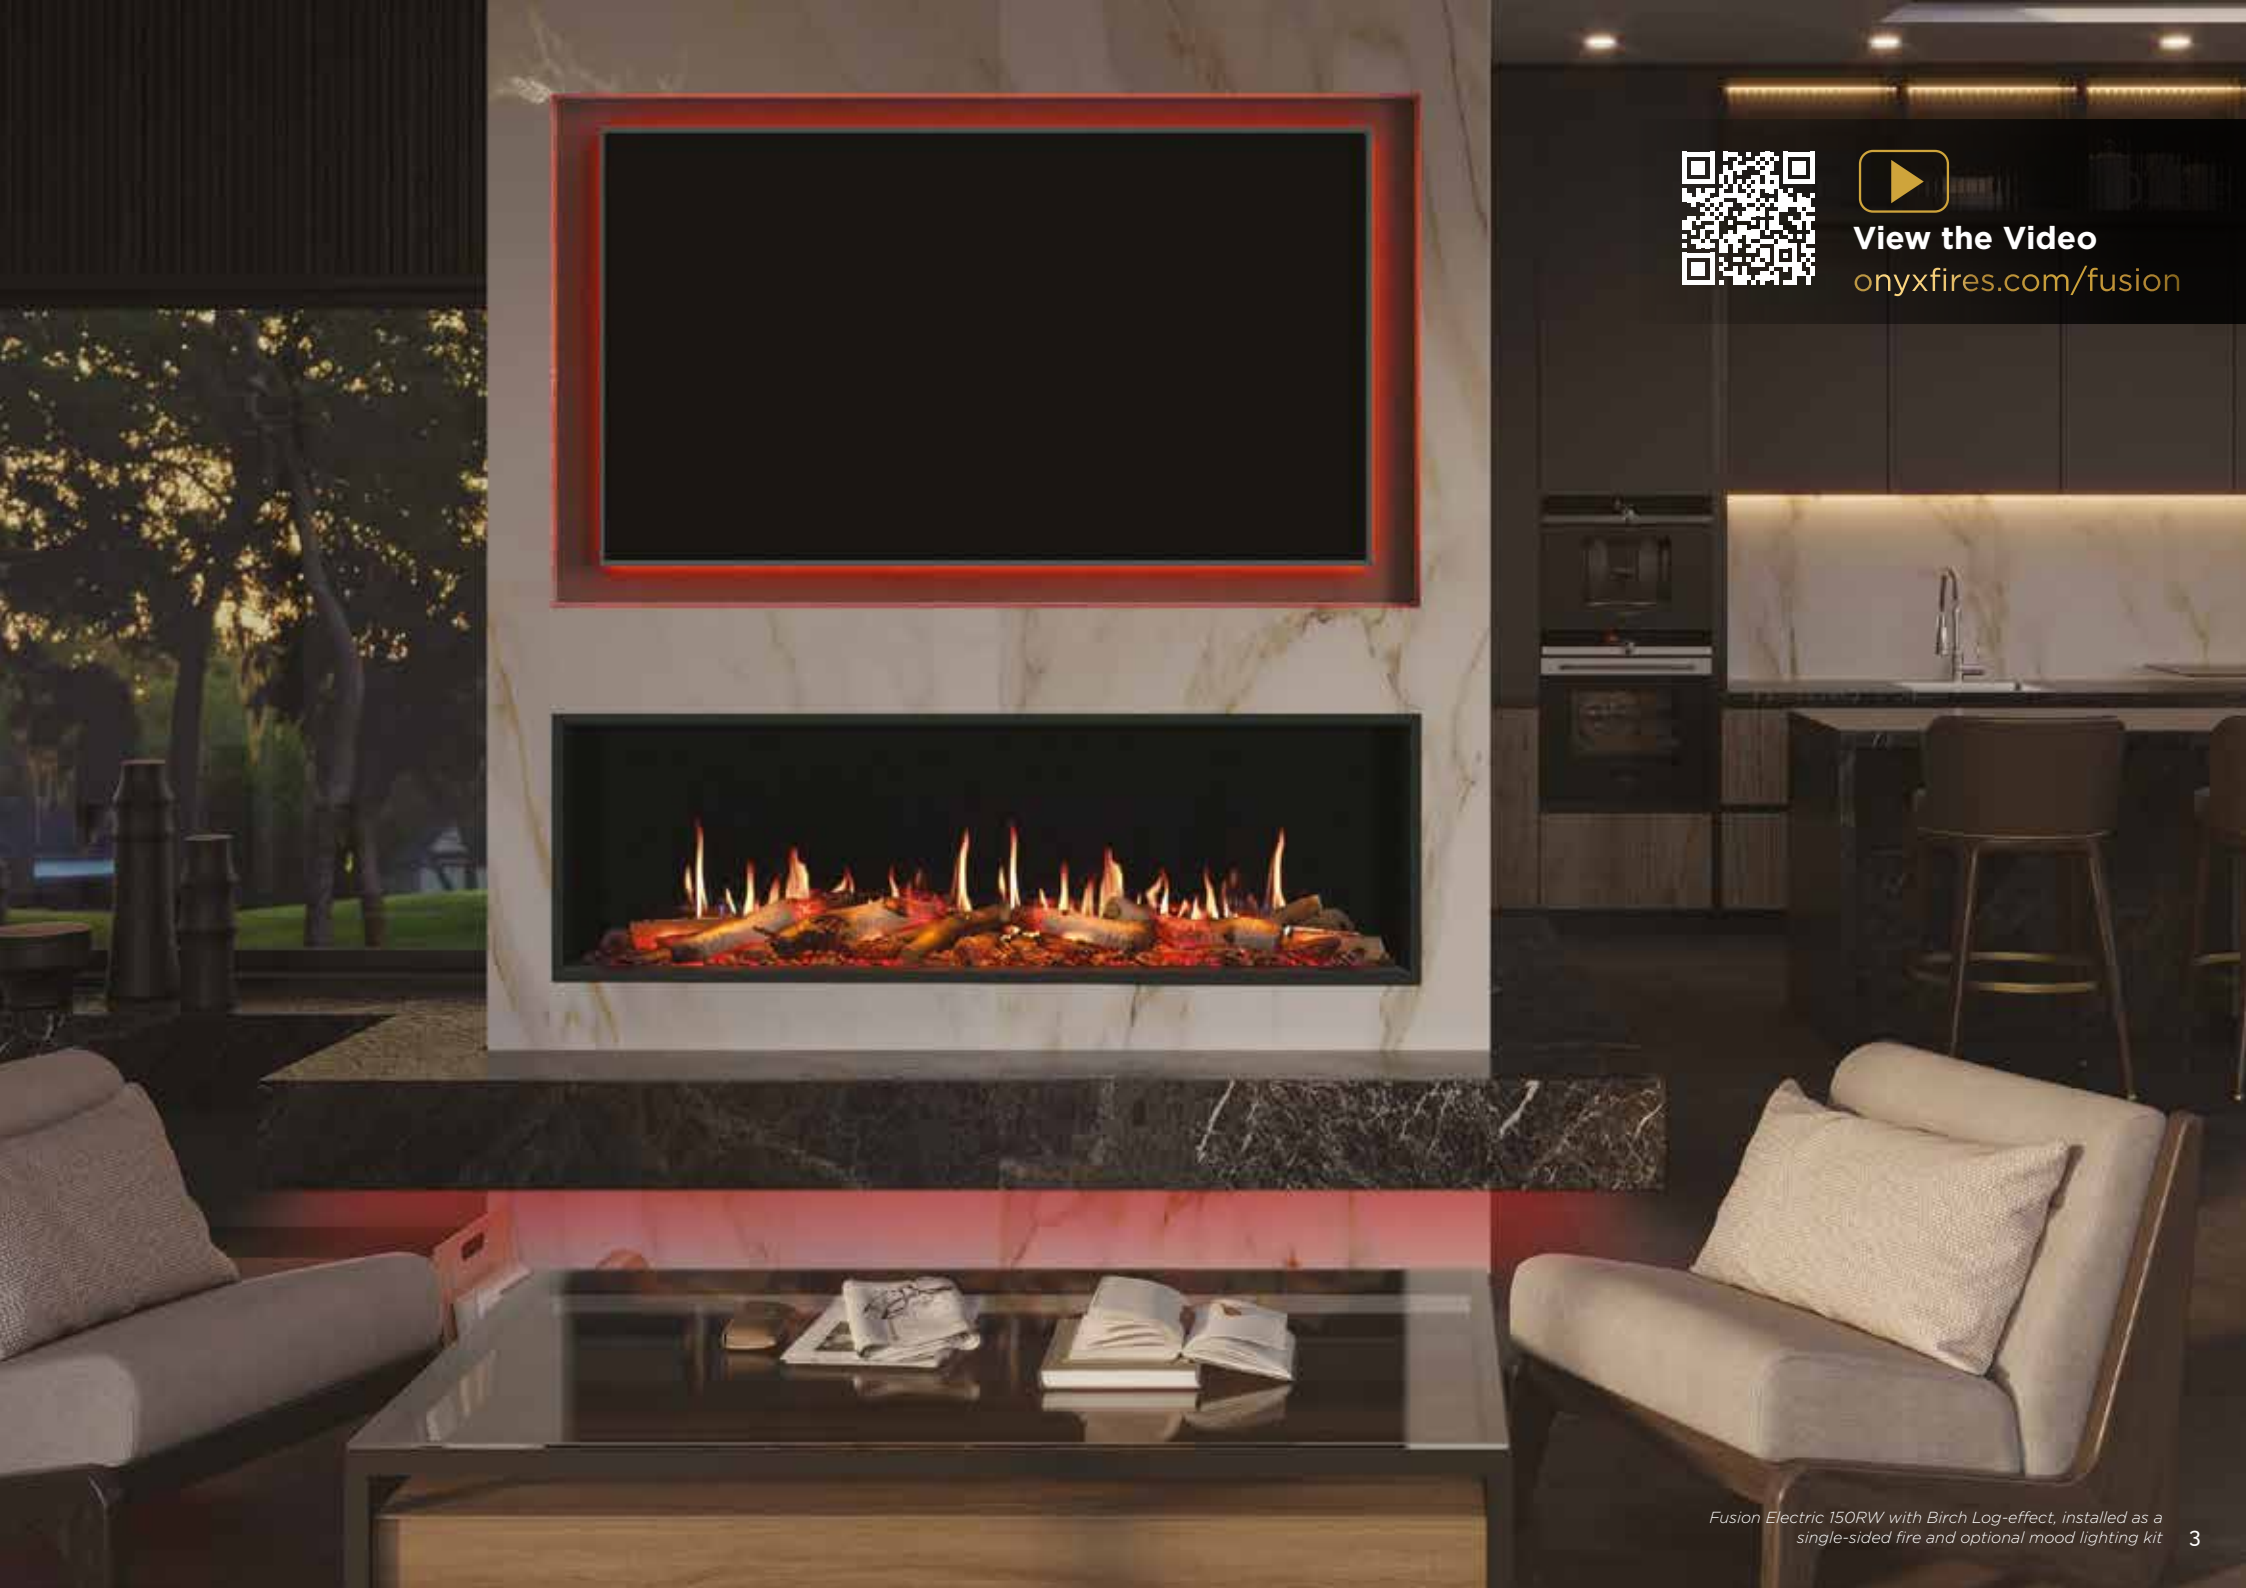

View the Video
onyxfires.com/fusion

Fusion Electric 150RW with Birch Log-effect, installed as a single-sided fire and optional mood lighting kit