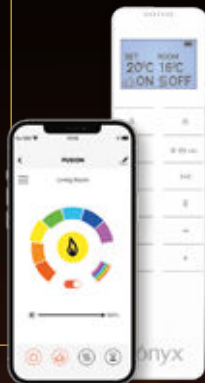

Media wall compatible. The Fusion's thoughtful proportions mean it's the perfect partner for a 50" - 65" television

State-of-the-art Authentic Flame Technology provides a crystal-clear, immersive display with 16 flame settings

Complete Control

Thermostatic Eco Remote Control

App control on iOS and Android devices*

9 Quick-Start Pre-sets settings available (3 of which can be customised and saved)

Crystalline base with glimmering ember bed uplighting in 8 colours, plus spectrum mode

26.3cm

The Fusion has a slimmer depth than many other electric fires making it particularly suitable for those where space may be limited.

SLIMdepth

Innovative Ecodesign Energy Saving features for high efficiency, such as Open Window Detection and Adaptive Start Control. See page 6 for details

Choose from your favourite pre-set visual combinations, or create and save your own for convenience. You can cycle through 16 flame effects, two downlighting colours, all brightness levels, and independently select eight fuel bed and glowing log colours, or choose to synchronise them for perfect ambience. For seamless control, the remote and app are already enabled for the optional Mood Lighting System.