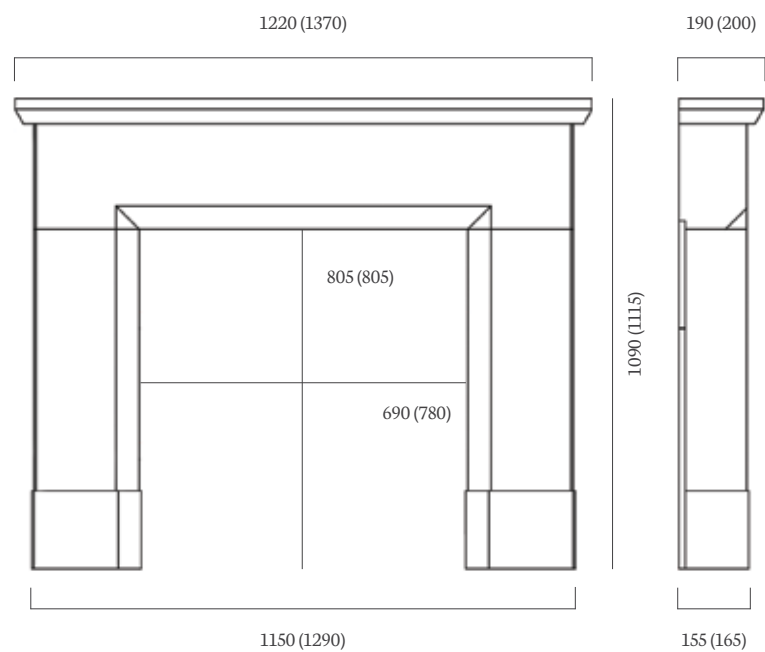

HERSHAM 54" (& 56")

MATERIAL

Carrara Marble

OTHER MATERIALS AVAILABLE

Aegean Limestone, Corinthian Stone, Liberty White, (Portuguese Limestone Made to Order)

REBATE

3" Standard Rebate

CAST INSERT