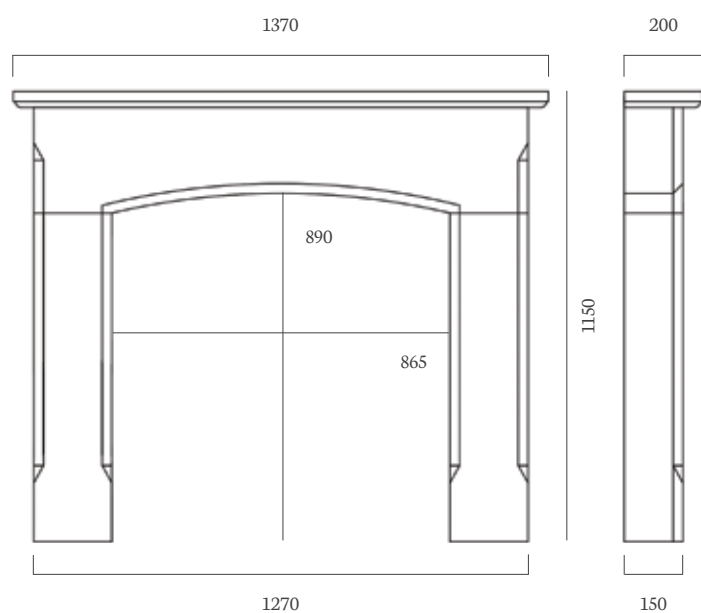

54" x 15" Polished Granite, Boxed and Lipped

CARISBROOKE 59"

MATERIAL

Aegean Limestone

REBATE

1" Standard Rebate

CAST INSERT

Wandsworth Black