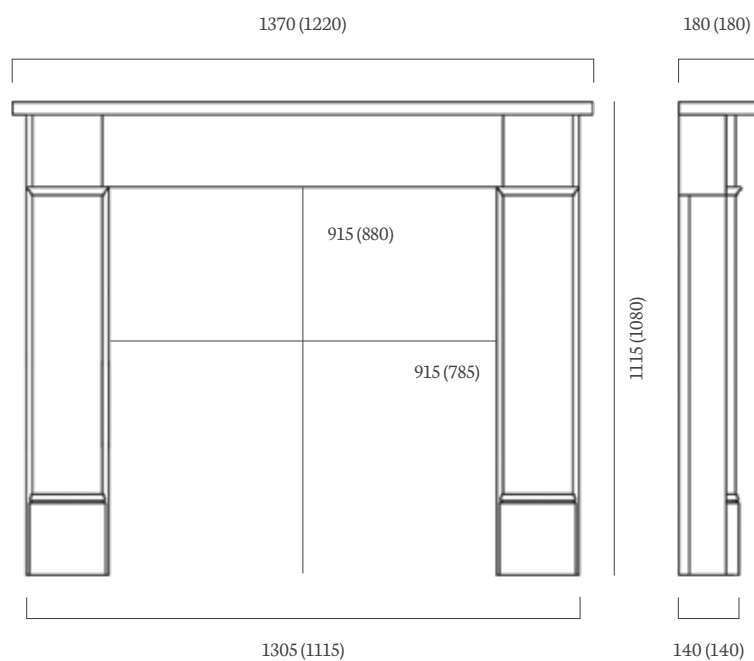

HERSHAM 54" (& 48")

MATERIAL

Corinthian Stone

OTHER MATERIALS AVAILABLE

Aegean Limestone, Carrara Marble, Liberty White, (Portuguese Limestone Made to Order)

REBATE

1" Standard Rebate

CAST INSERT

Wandsworth Black

FIRE

Solid Fuel

HEARTH

54" x 15" Honed Granite, Slabbed, Boxed and Lipped