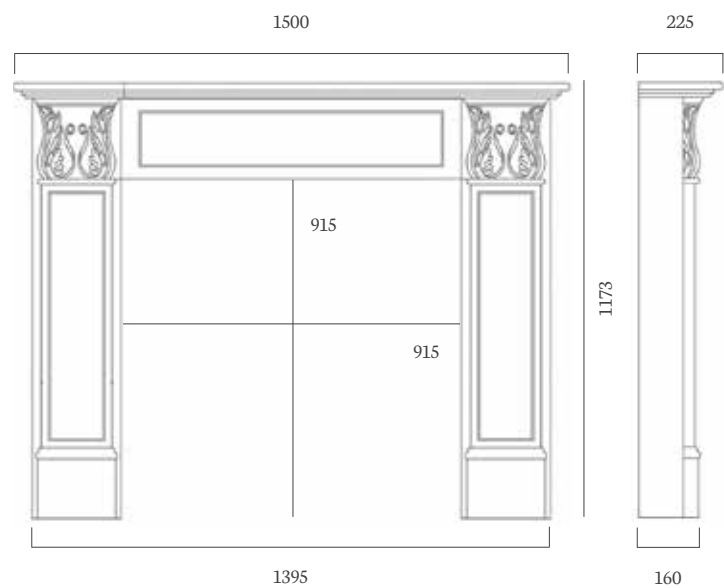

HEARTH

59" x 15" Polished Granite, Slabbed, Boxed and Lipped