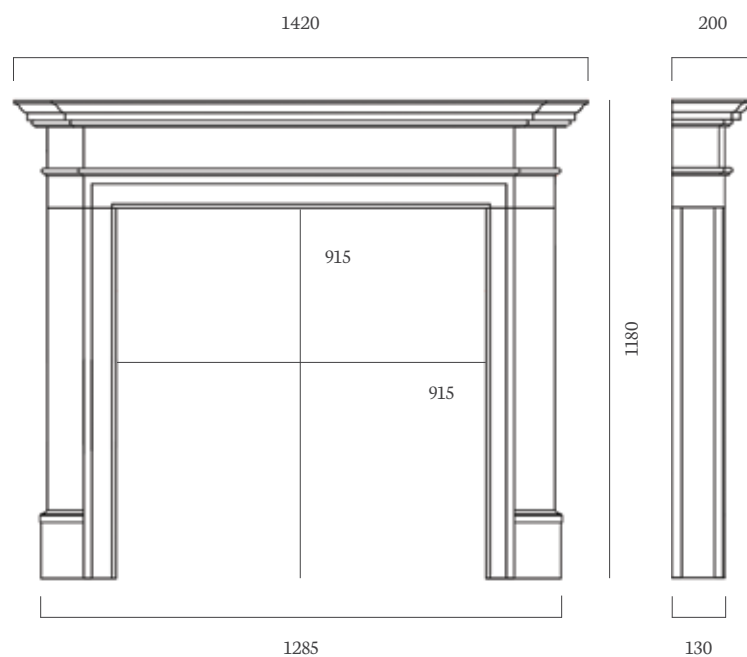

CONTEMPORARY DESIGN *and innovation*

KENSINGTON 56"

MATERIAL

Corinthian Stone

OTHER MATERIALS AVAILABLE

Aegean Limestone, Liberty White, (Portuguese Limestone Made to Order)

REBATE

1" Standard Rebate

SLIPS

Polished Granite

FIRE

Design Line 800 Gas with Black Glass Interior

HEARTH

54" x 15" Polished Granite, Boxed and Lipped