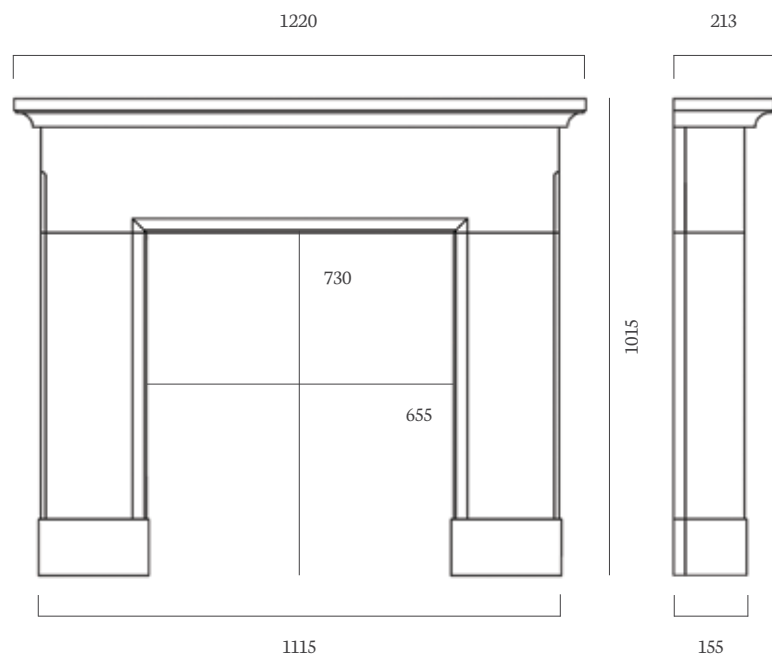

SUPERIOR *craftsmanship*

PALENCIA 48"

MATERIAL

Corinthian Stone

OTHER MATERIALS AVAILABLE

Aegean Limestone & Portuguese Limestone (Made to Order)

REBATE

1" Standard Rebate

CHAMBER

Pompeii Brick

STOVE

Quadrical 405 Multi Fuel

HEARTH

48" x 15" Polished Granite, Slabbed, Boxed and Lipped