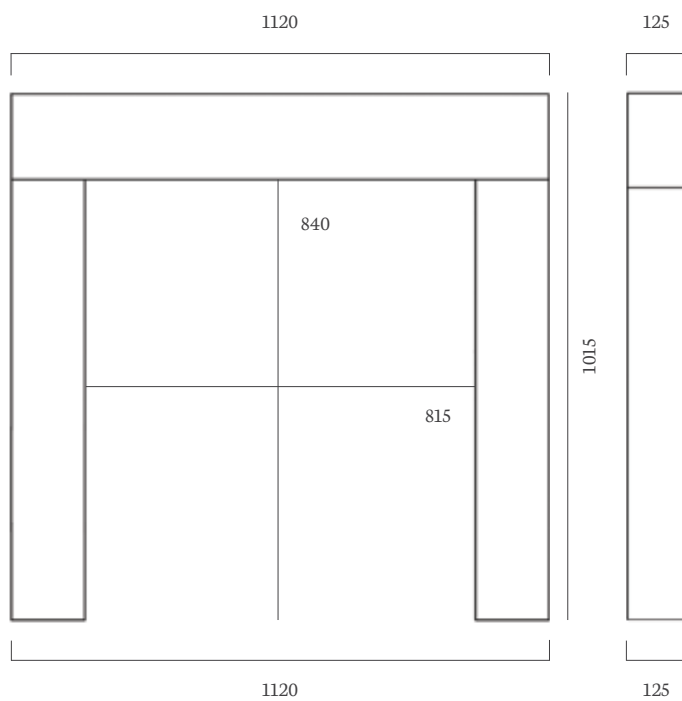

MENTMORE 44"

MATERIAL

Aegean Limestone

OTHER MATERIALS AVAILABLE

Corinthian Stone & Portuguese Limestone (Made to Order)

REBATE

1" Standard Rebate

SLIPS

Polished Granite

FIRE

Design Line 500 Gas with Black Glass Interior

HEARTH

48" x 15" Polished Granite, Boxed and Lipped