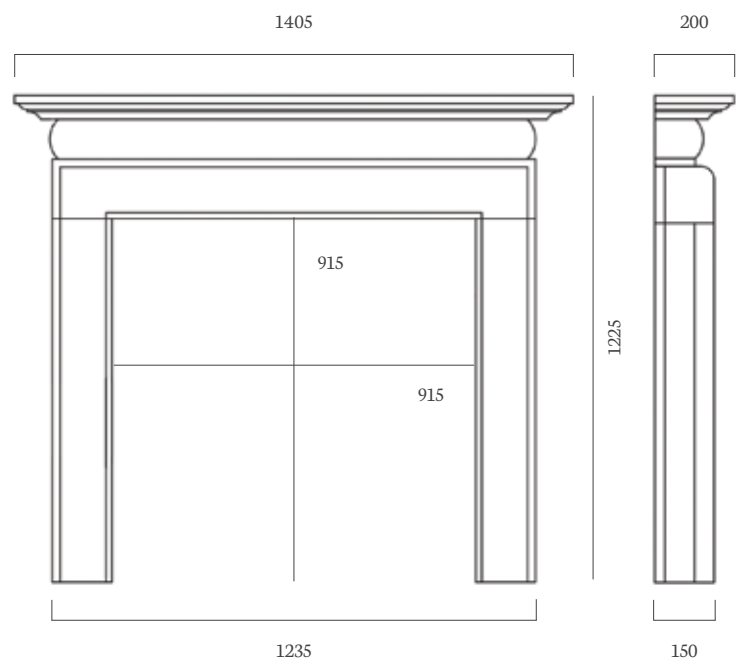

HEARTH

54" x 15" Honed Granite, Boxed and Lipped

EVERLEY 48”

MATERIAL

Aegean Limestone

OTHER MATERIALS AVAILABLE

Corinthian Stone & Portuguese Limestone (Made to Order)

REBATE