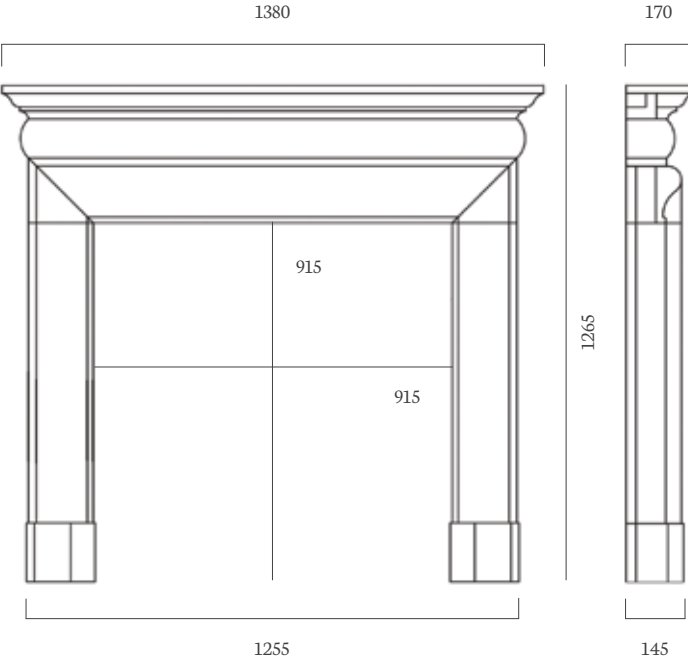

MULHOLLAND 54"

MATERIAL

Aegean Limestone

OTHER MATERIALS AVAILABLE

Corinthian Stone, (Portuguese Limestone Made to Order)

REBATE

1" & 3" Standard Rebates

SLIPS

Polished Granite

FIRE

Design Line 800 Gas with Black Glass Interior

HEARTH

54" x 15" Polished Granite, Boxed and Lipped