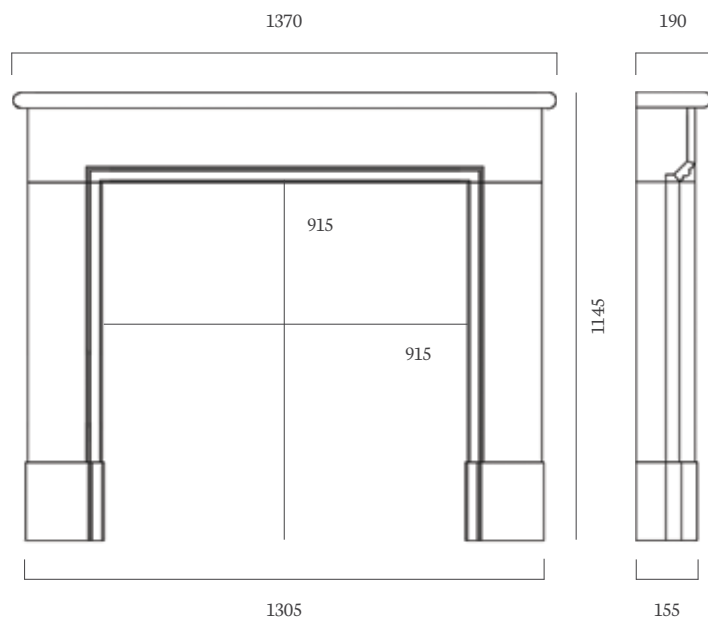

54" x 15" Polished Granite, Boxed and Lipped

HERSHAM 54", (48", 51" & 56")

MATERIAL

Aegean Limestone

OTHER MATERIALS AVAILABLE

Corinthian Stone, Carrara Marble, Liberty White (Portuguese Limestone Made to Order)