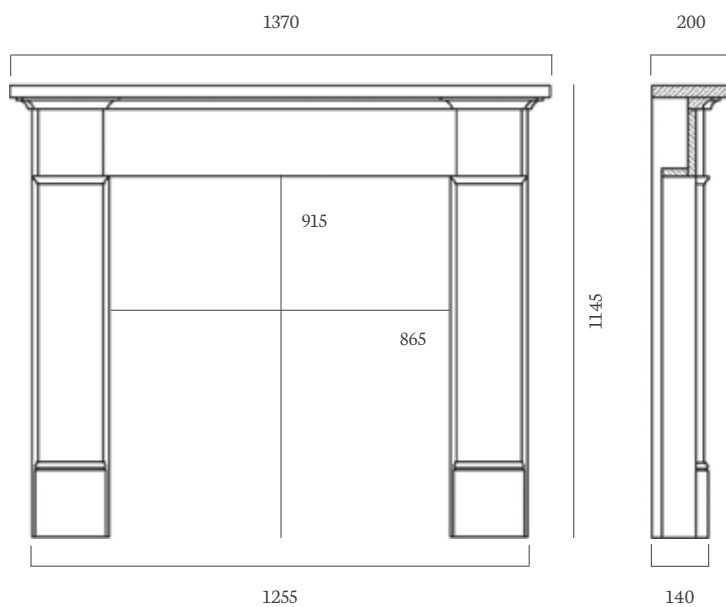

Vega Edge 200SL ECO 2022

HEARTH

54” x 15” Polished Granite, Boxed and Lipped

SWINFORD 48"

MATERIAL

Aegean Limestone

OTHER MATERIALS AVAILABLE

Portuguese Limestone, (Corinthian Stone Made to Order)