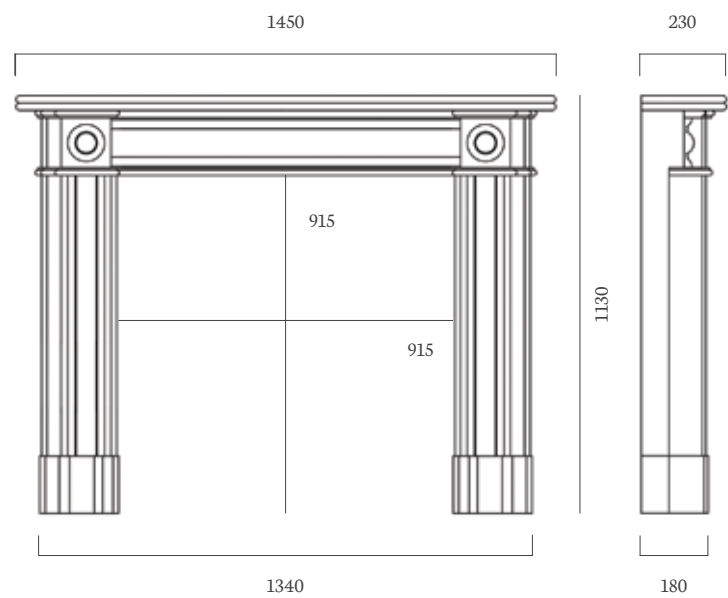

CAST INSERT

Wandsworth Black

FIRE

Solid Fuel

HEARTH

54" x 15" Slate, Slabbed, Boxed and Lipped

SILSOE 54”

MATERIAL