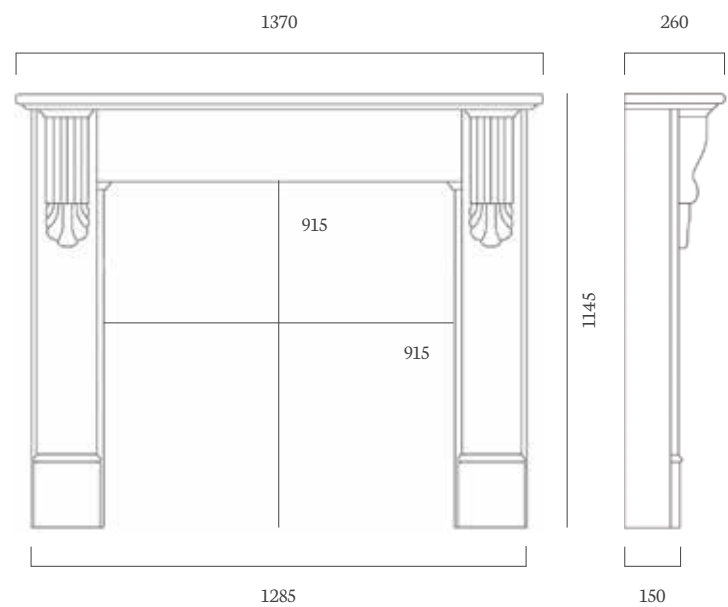

HEARTH

54" x 15" Polished Granite, Boxed and Lipped