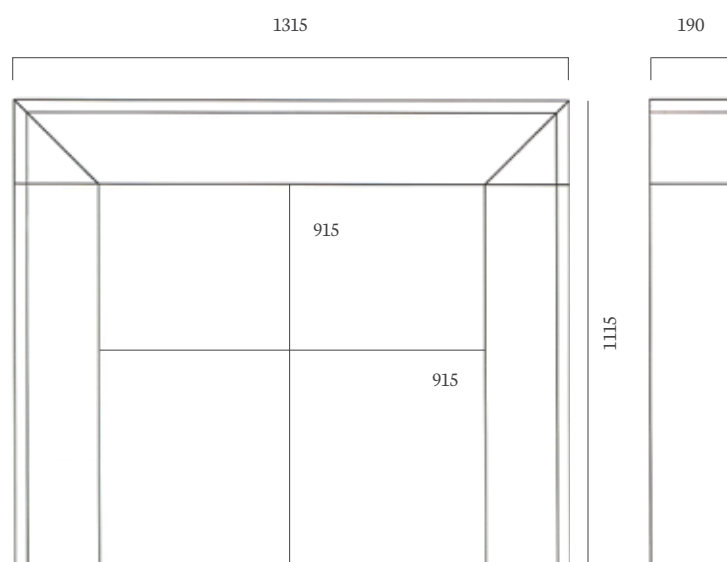

STOVE

Barrington ECO 2022 with Baseline Legs

HEARTH

54” x 15” Honed Granite, Slabbed Boxed and Lipped

MENTMORE 44"

MATERIAL

Aegean Limestone

OTHER MATERIALS AVAILABLE