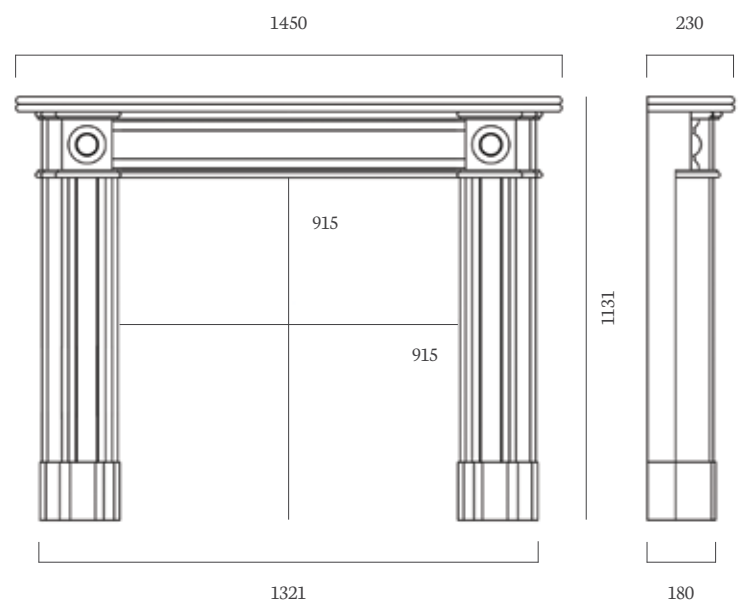

HEARTH

54" x 15" Honed Granite, Boxed and Lipped