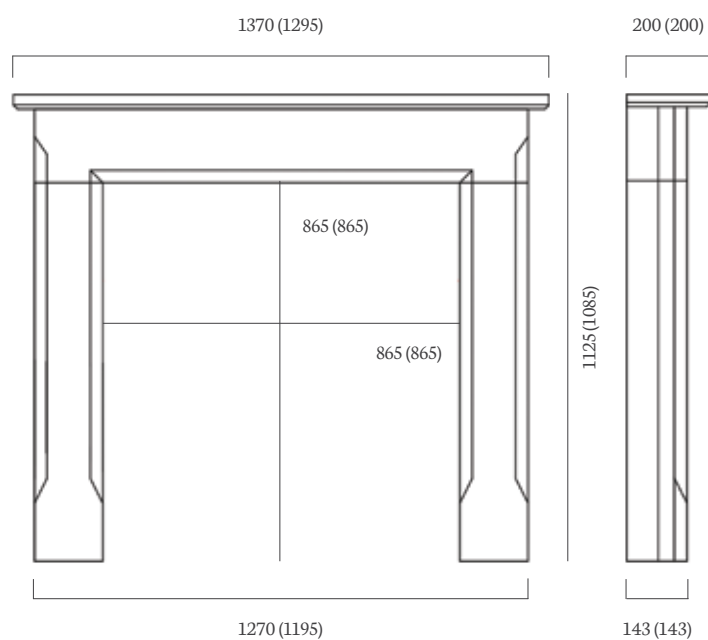

LINGWOOD 54 (& 51")

MATERIAL

Aegean Limestone

OTHER MATERIALS AVAILABLE

Corinthian Stone & Portuguese Limestone (Made to Order)

REBATE

3" Standard Rebate

SLIPS

Polished Granite

FIRE

Design Line 500 Gas with Brick Interior

HEARTH

54" x 15" Polished Granite, Boxed and Lipped