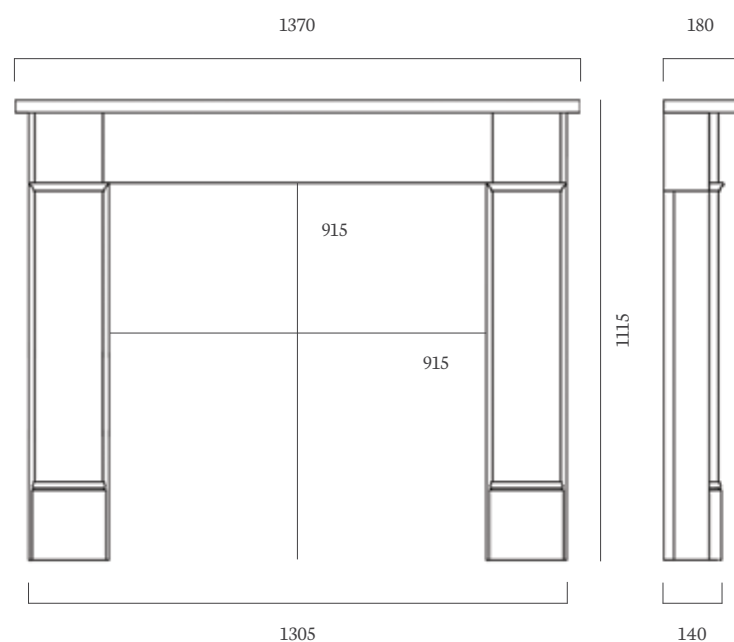

A CLASSICAL *sophisticated marble*

HERSHAM 54”

MATERIAL

Liberty White

OTHER MATERIALS AVAILABLE

Aegean Limestone, Corinthian Stone, Carrara Marble, (Portuguese Limestone Made to Order)

REBATE

3” Standard Rebate

CAST BACK PANEL

Provident Highlight

FIRE

Omega Gas Fire with Provident Highlight Fireframe

HEARTH

54” x 15” Polished Granite, Boxed and Lipped