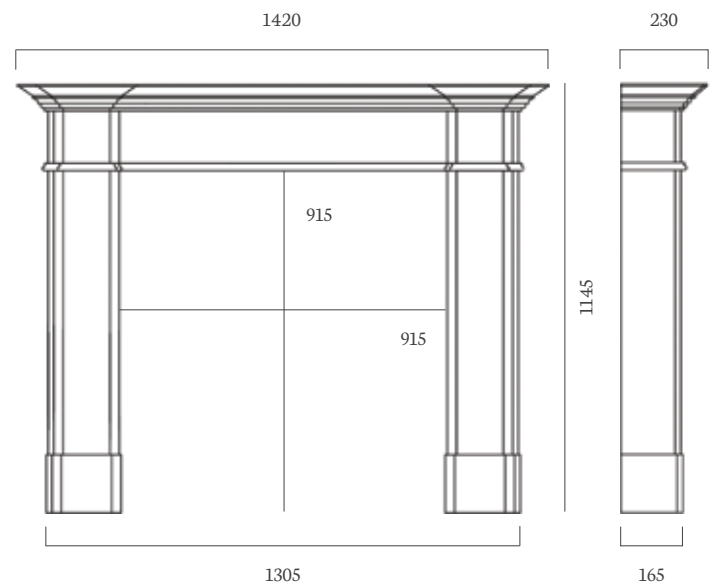

3” Standard Rebate

CAST IRON BACK PANEL

Provident Black

FIRE

Omega Gas Fire with Provident Black Fireframe

HEARTH

54” x 15” Polished Granite, Boxed and Lipped

BEAUMONT 59"