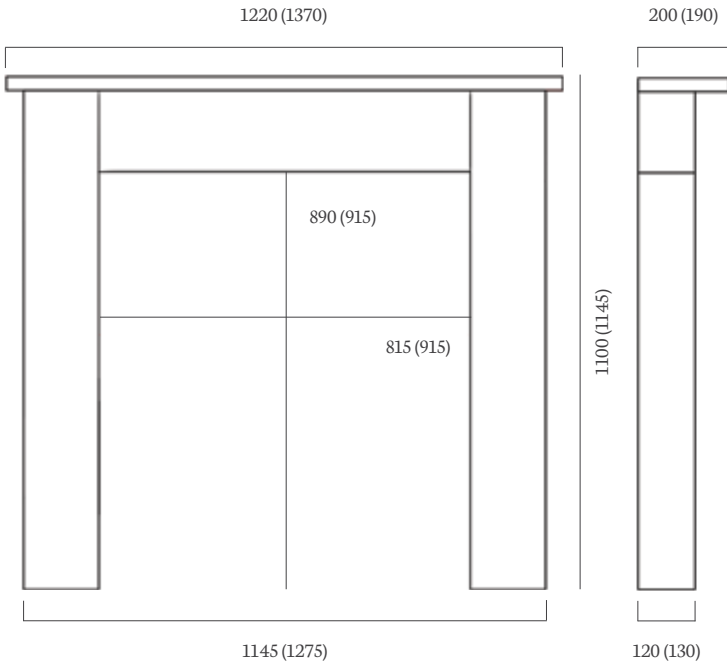

THE BEAUTY OF *natural stone*

APPLEDORE 48" (& 54")

Features a curved top shelf

MATERIAL

Aegean Limestone

OTHER MATERIALS AVAILABLE

Corinthian Stone & Portuguese Limestone (Made to Order)

REBATE

1" Standard Rebate

CAST INSERT

Wandsworth 14" Highlight

FIRE

Multi Fuel

HEARTH

48" x 15" Polished Granite, Slabbed, Boxed and Lipped