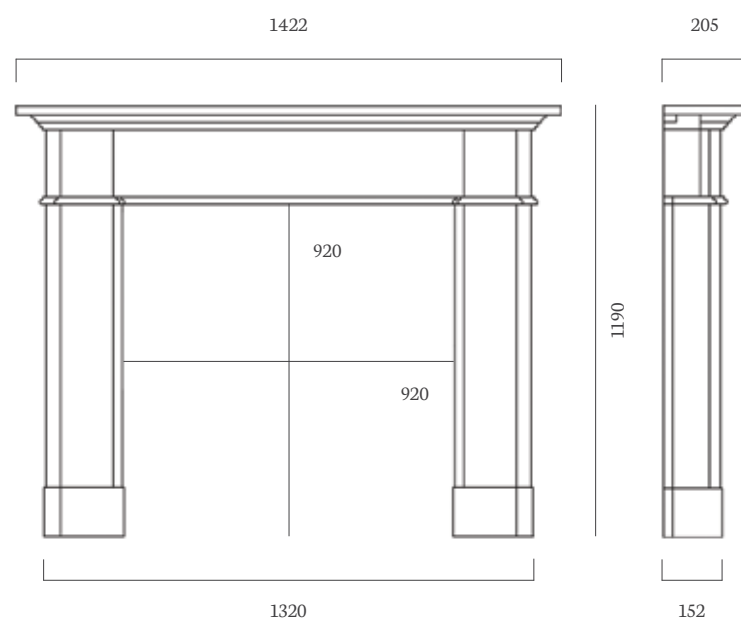

HANDCRAFTED *in Britain*

WINTERFOLD 56"

MATERIAL

Blenheim Grey Timber

REBATE

Adjustable 1" to 3"

CAST INSERT

Legrave Black

FIRE

Solid Fuel

HEARTH

54" x 15" Honed Granite, Slabbed, Boxed and Lipped