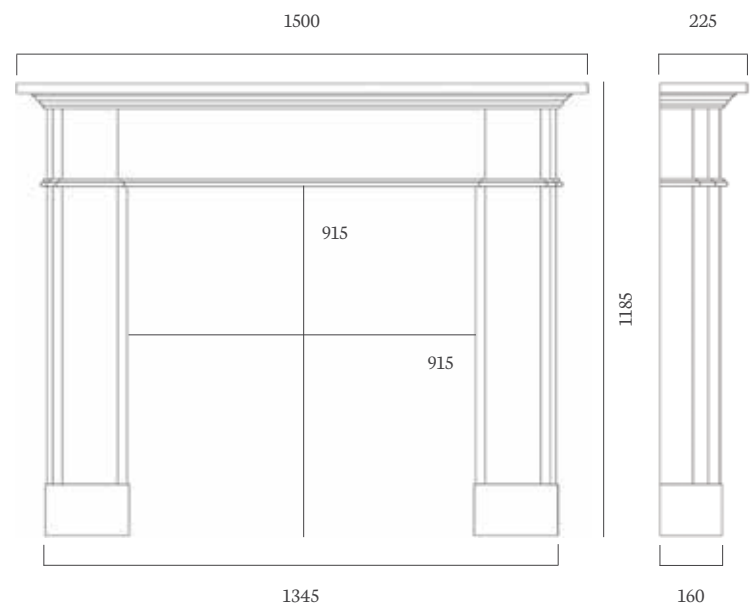

59" x 15" Polished Granite, Boxed and Lipped

REGENT 57"

MATERIAL

Aegean Limestone

OTHER MATERIALS AVAILABLE

Carrara Marble

REBATE

3" Standard Rebate