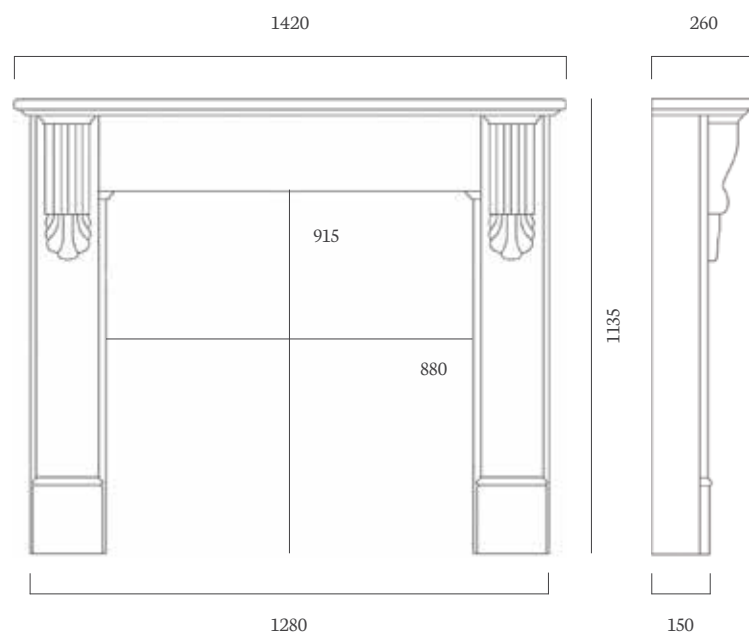

TIME-HONOURED
classic charm

NUFFIELD 56”

MATERIAL

Aegean Limestone

OTHER MATERIALS AVAILABLE

Carrara Marble

REBATE

3” Standard Rebate

CHAMBER

Rustic Brick

STOVE

Avebury ECO 2022

HEARTH

54” x 15” Honed Granite, Boxed and Lipped