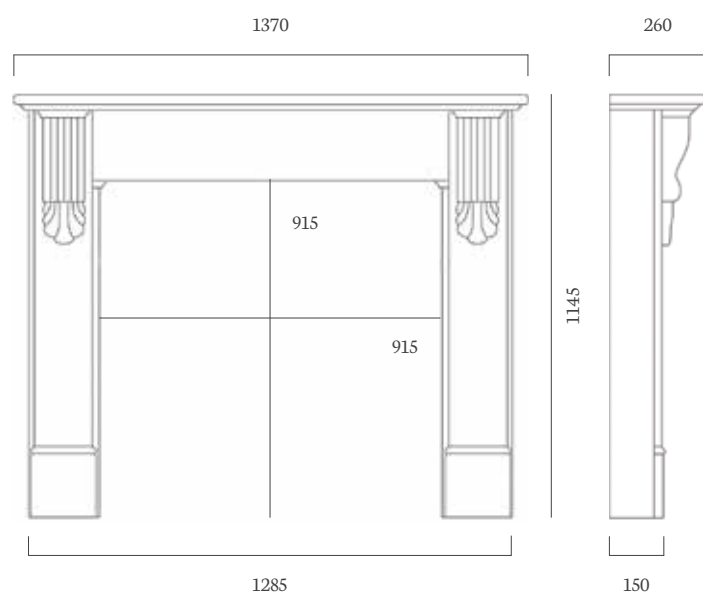

SANDRINGHAM 54"

MATERIAL

Liberty White

OTHER MATERIALS AVAILABLE

Carrara Marble

REBATE

3" Standard Rebate

CAST INSERT

Carlisle Highlight

FIRE

Solid Fuel

HEARTH

54" x 15" Honed Granite, Slabbed, Boxed and Lipped