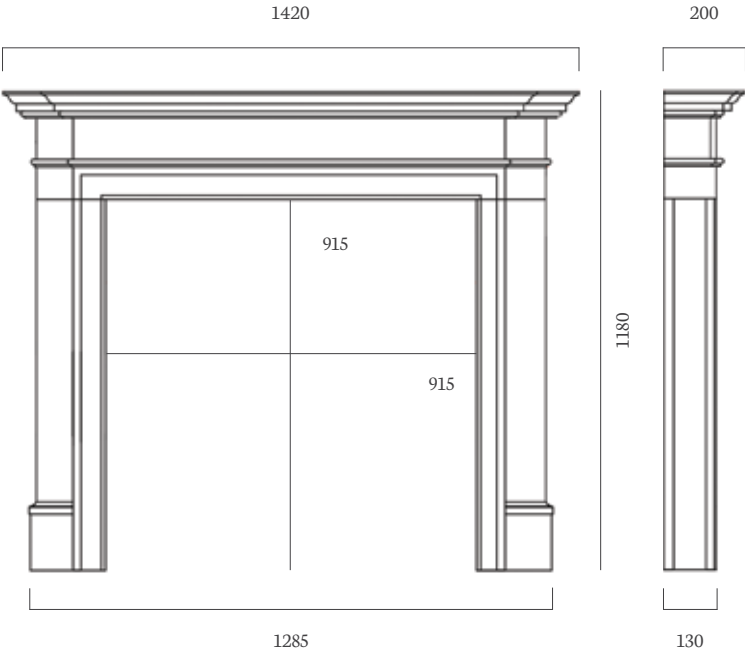

Design Line 800 Gas with Black Glass Interior

HEARTH

54” x 15” Aegean Limestone, Boxed and Lipped

LINGWOOD 54 (& 51")

MATERIAL

Aegean Limestone

OTHER MATERIALS AVAILABLE

Corinthian Stone & Portuguese Limestone (Made to Order)