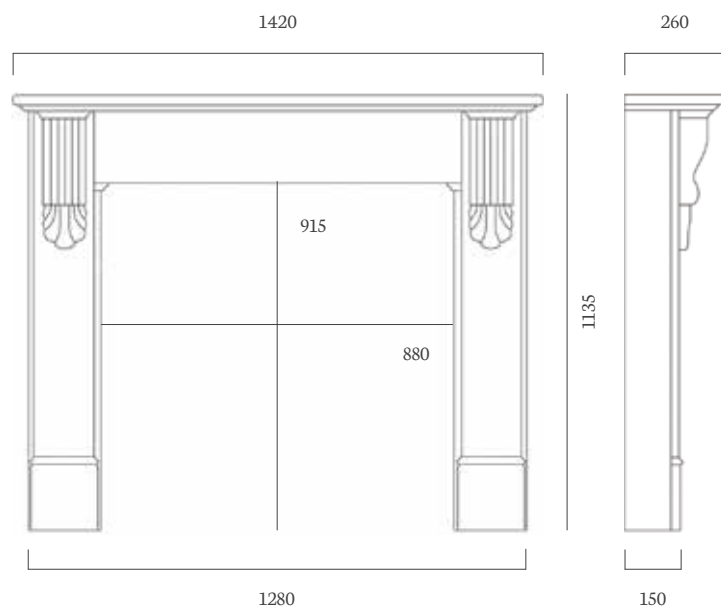

HEARTH

54" x 15" Polished Granite, Boxed and Lipped

REGENT 57"

MATERIAL

Carrara Marble

OTHER MATERIALS AVAILABLE

Aegean Limestone

REBATE