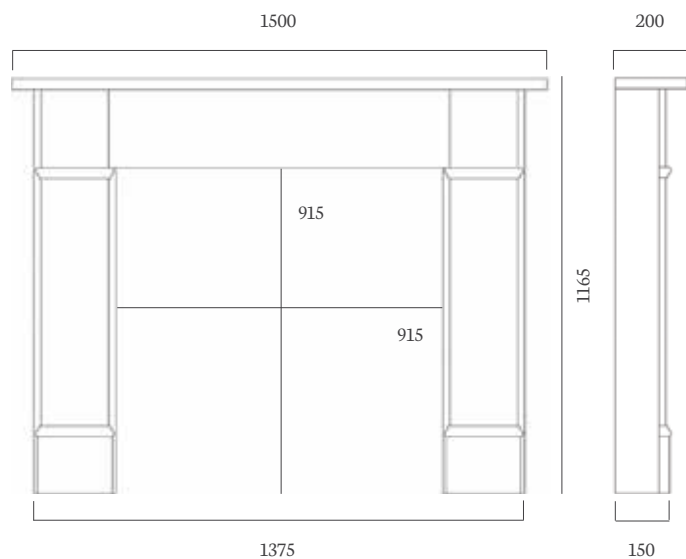

WILTON 59"

MATERIAL

Aegean Limestone

OTHER MATERIALS AVAILABLE

Corinthian Stone, (Portuguese Limestone Made to Order)

REBATE

1" Standard Rebate

CAST INSERT

Wandsworth Highlight

FIRE

Solid Fuel

HEARTH

59" x 15" Polished Granite, Slabbed, Boxed and Lipped