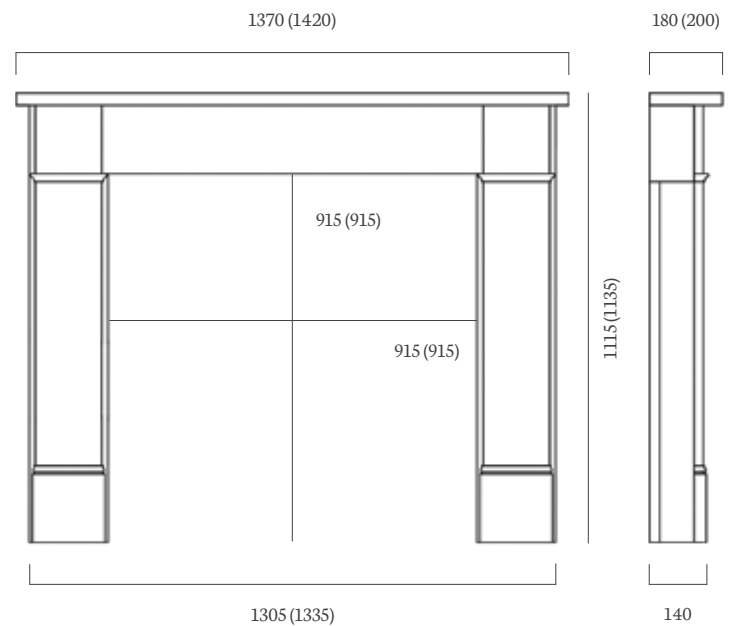

HEARTH

54" x 15" Polished Granite, Boxed and Lipped