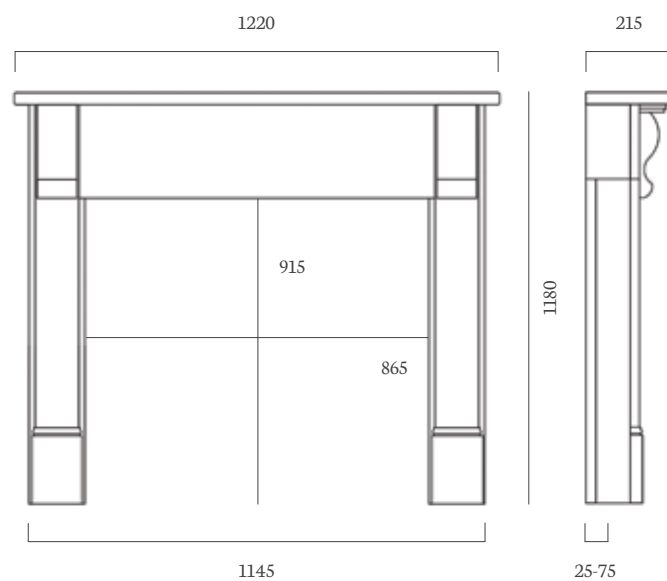

HANDCRAFTED *in Britain*

WINTERFOLD 56"

MATERIAL

Blenheim Grey Timber

REBATE

Adjustable 1" to 3"

CAST INSERT

Legrave Black