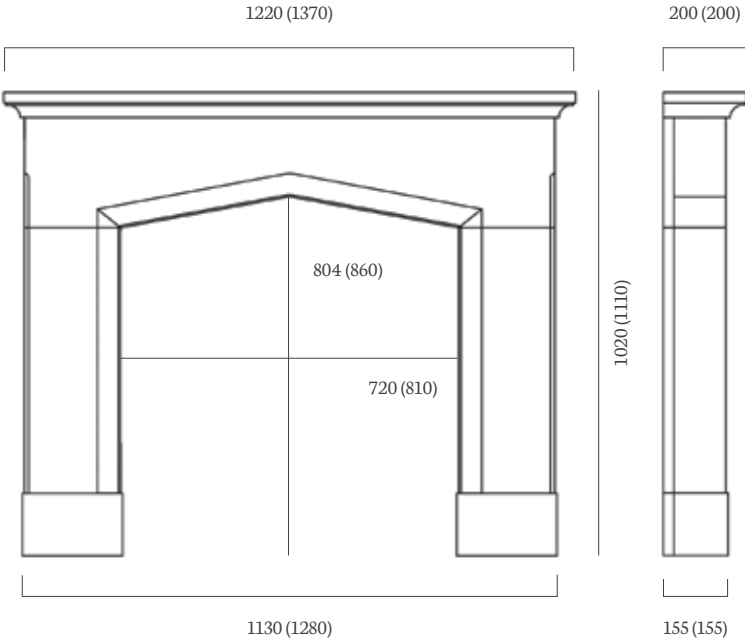

OLVERA 48"

MATERIAL

Corinthian Stone

OTHER MATERIALS AVAILABLE

Aegean Limestone & Portuguese Limestone (Made to Order)

REBATE

1" Standard Rebate

CHAMBER