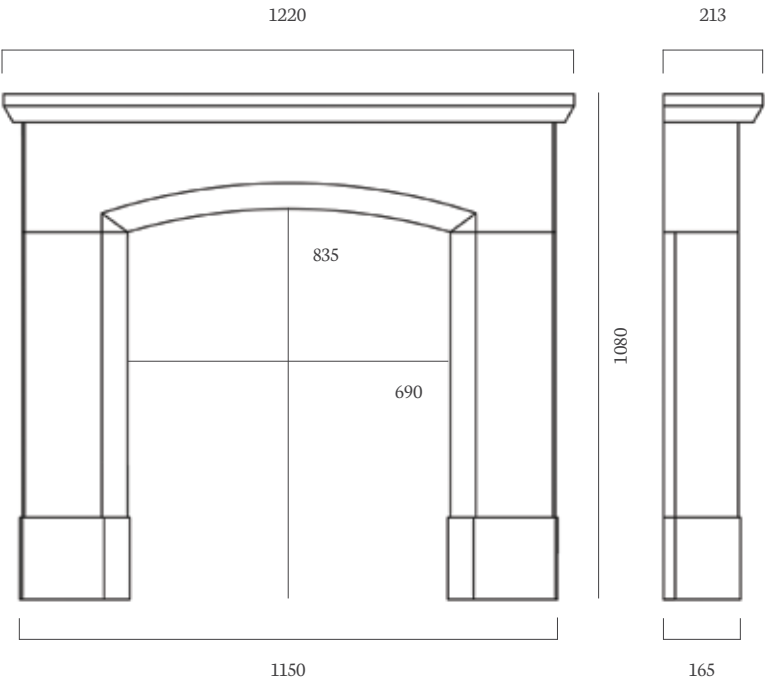

OLVERA 48"

MATERIAL

Corinthian Stone

OTHER MATERIALS AVAILABLE

Aegean Limestone & Portuguese Limestone (Made to Order)

REBATE

1" Standard Rebate

CHAMBER

Reeded Fireboard

STOVE

Imperial 405 Multi Fuel

HEARTH

48" x 15" Honed Granite, Slabbed, Boxed and Lipped