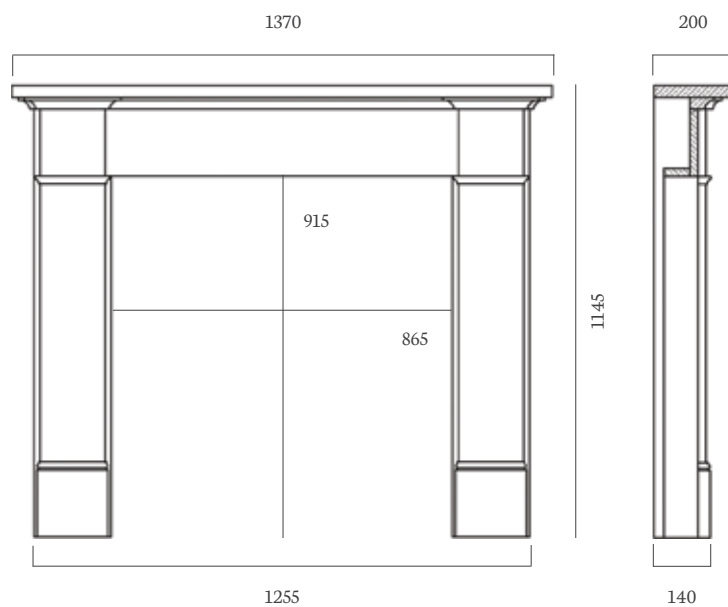

54" x 15" Polished Granite, Slabbed, Boxed and Lipped

WASHINGTON 54"

MATERIAL

Carrara Marble

OTHER MATERIALS AVAILABLE

Aegean Limestone, (Corinthian Stone & Portuguese Limestone Made to Order)

REBATE

3" Standard Rebate