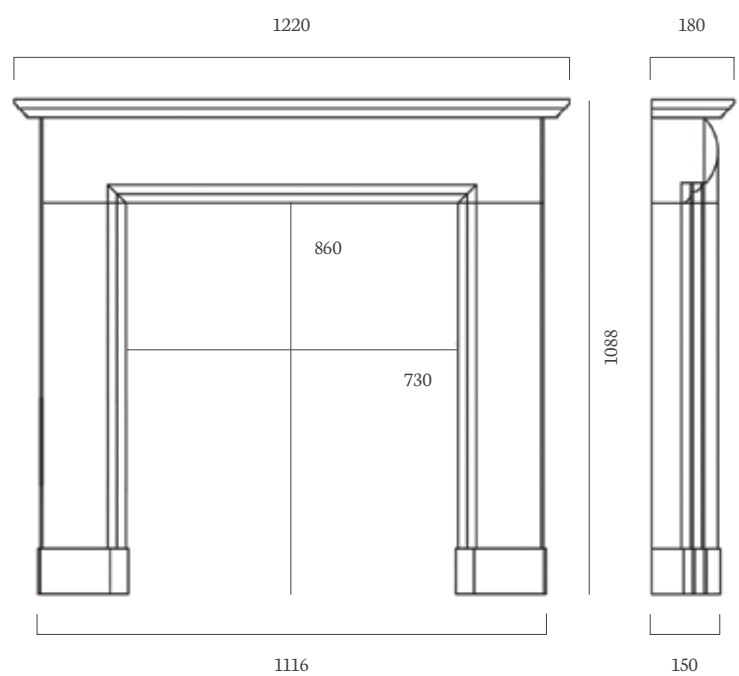

3” Standard Rebate

CAST INSERT

Wandsworth 14” Highlight

FIRE

Decorative Gas Fire

HEARTH

48” x 15” Polished Granite, Boxed and Lipped

HAMPTON 59"