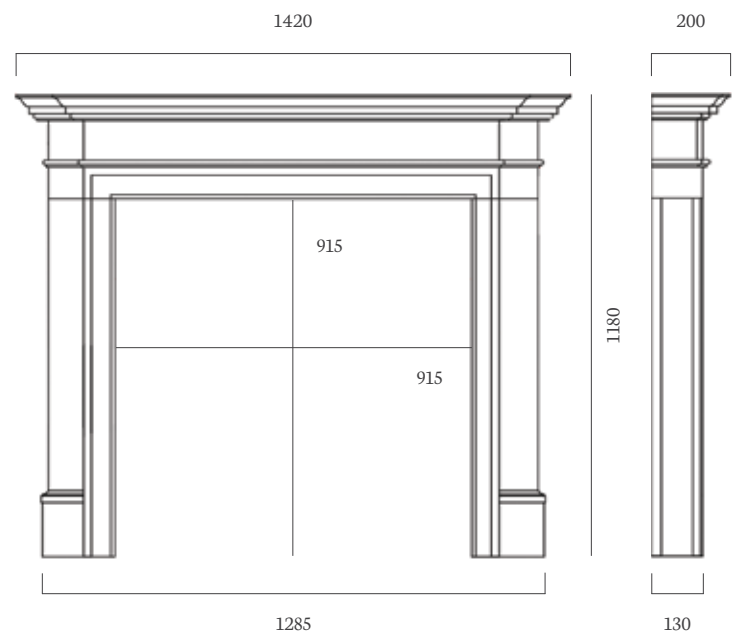

Aegean Limestone, Corinthian Stone, (Portuguese Limestone Made to Order)

REBATE

3” Standard Rebate

CAST INSERT

Carlisle Black

HEARTH

54” x 15” Honed Granite, Slabbed, Boxed and Lipped

SANDRINGHAM 54"