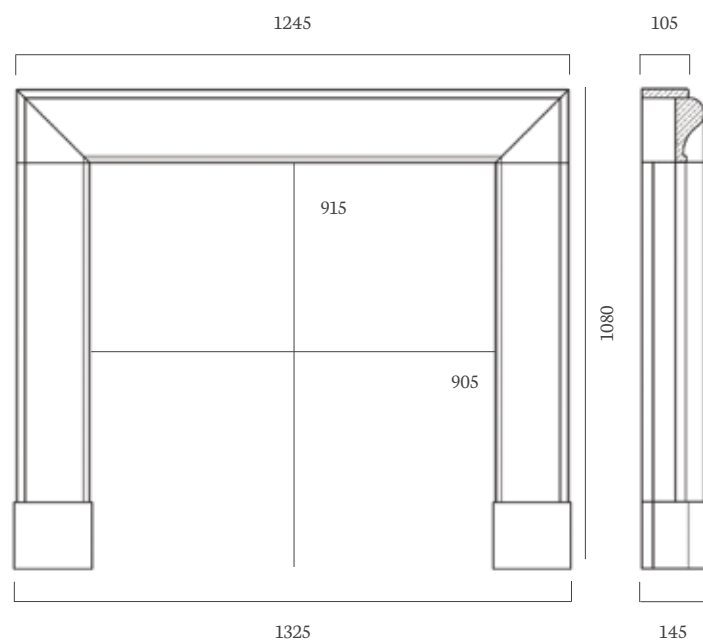

SLIPS

Honed Granite

FIRE

Design Line 800 Gas with Brick Interior

HEARTH

54” x 15” Honed Granite, Boxed and Lipped

KENSINGTON 56”

MATERIAL