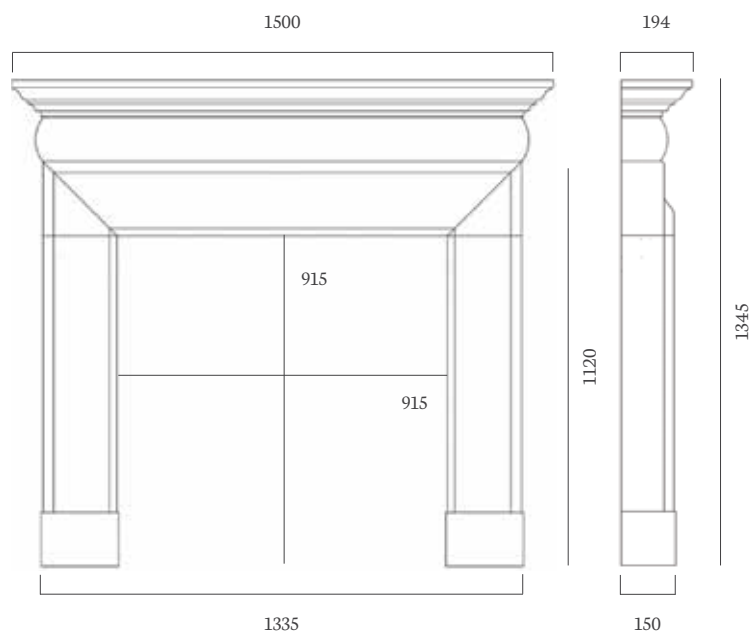

FIRE

Design Line 800 Gas with Black Glass Interior

HEARTH

54" x 15" Polished Granite, Boxed and Lipped

HANWELL 54"

MATERIAL

Aegean Limestone

OTHER MATERIALS AVAILABLE