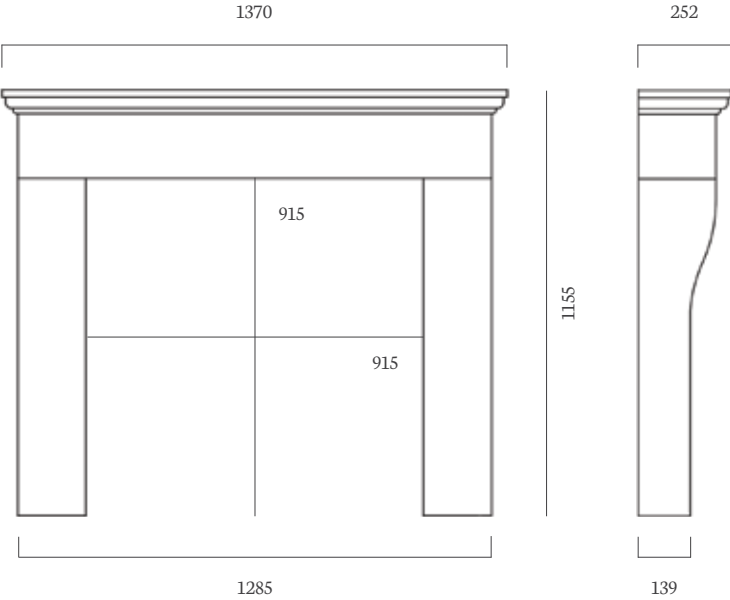

HEARTH

54" x 15" Honed Granite, Boxed and Lipped

HERSHAM 54" (& 48")

MATERIAL

Corinthian Stone

OTHER MATERIALS AVAILABLE

Aegean Limestone, Carrara Marble, Liberty White, (Portuguese Limestone Made to Order)