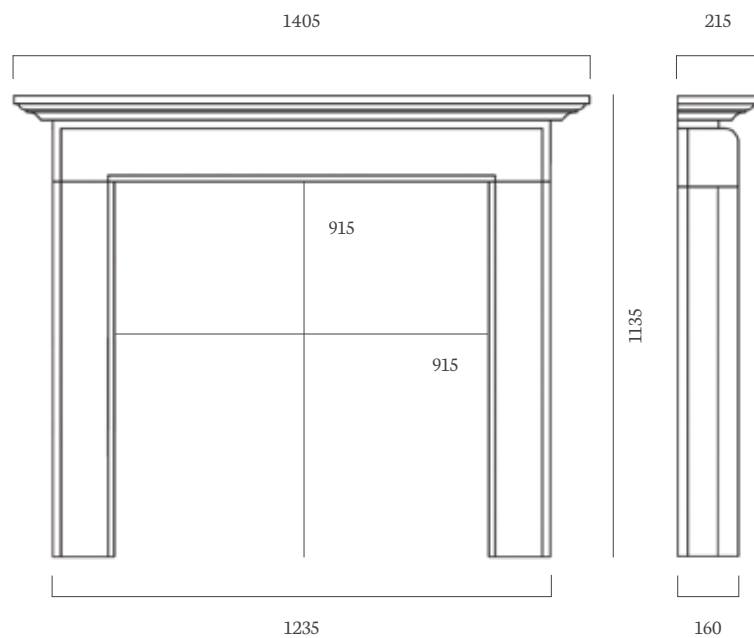

COLBY 55"

MATERIAL

Aegean Limestone

OTHER MATERIALS AVAILABLE

Corinthian Stone & Portuguese Limestone (Made to Order)

REBATE

3" Standard Rebate

SLIPS

Polished Granite

CHAMBER

Black Painted Reeded Fireboard

FIREBASKET

Coral Black

HEARTH

54" x 15" Polished Granite, Slabbed, Boxed and Lipped