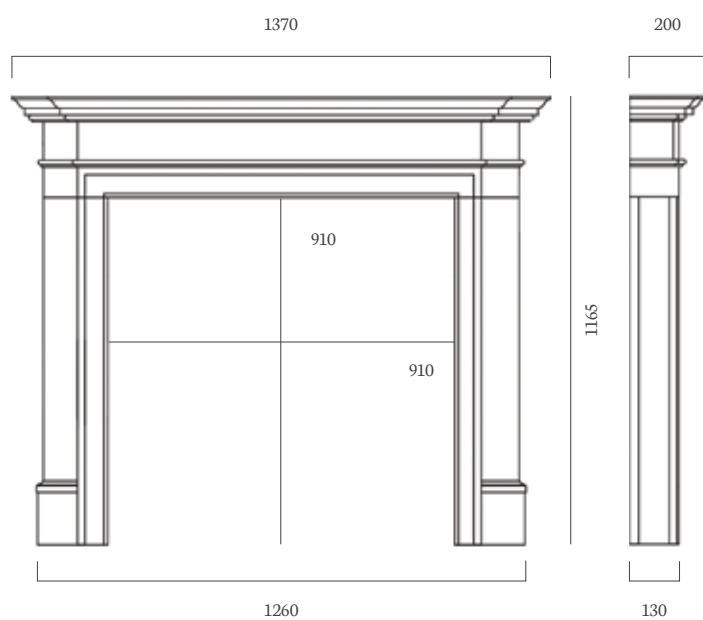

CHAMBER

Black Reeded Fireboard

STOVE

Scene ECO 2022

HEARTH

54" x 15" Honed Granite, Boxed and Lipped

A CLASSICAL *sophisticated marble*

HERSHAM 54”