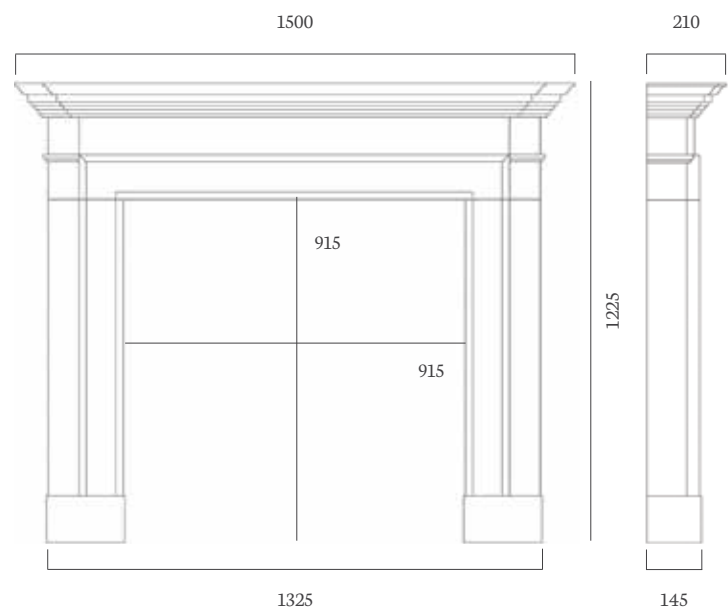

Slips

Aegean Limestone

FIRE

Trimline TL73h Gas

HEARTH

59" x 15" Aegean Limestone, Boxed and Lipped

COLBY 55"

MATERIAL