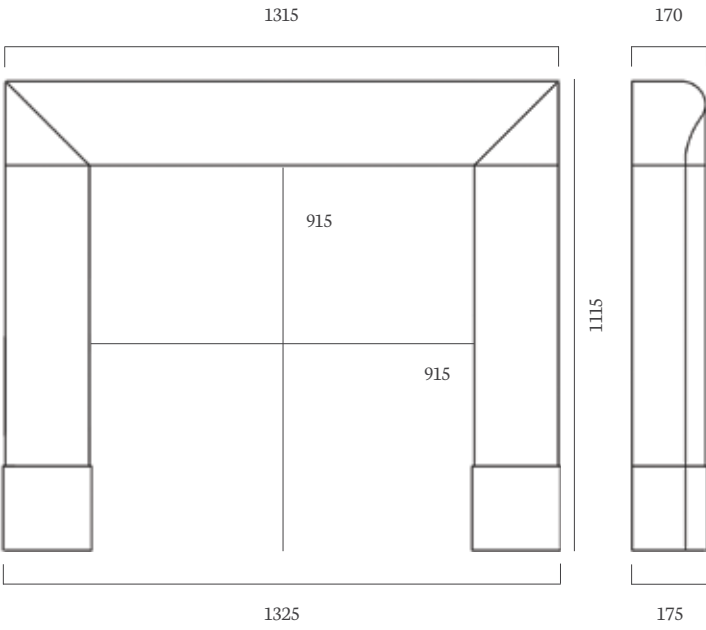

54" x 15" Polished Granite, Boxed and Lipped

CLARENCE 59"

MATERIAL

Aegean Limestone

OTHER MATERIALS AVAILABLE

Corinthian Stone, (Portuguese Limestone Made to Order)

REBATE

1" Standard Rebate