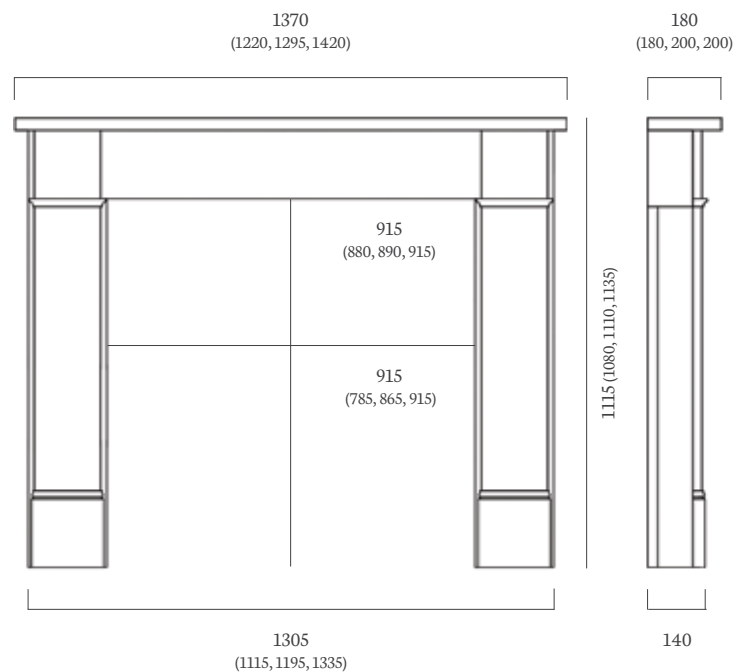

HEARTH

54" x 15" Polished Granite, Boxed and Lipped