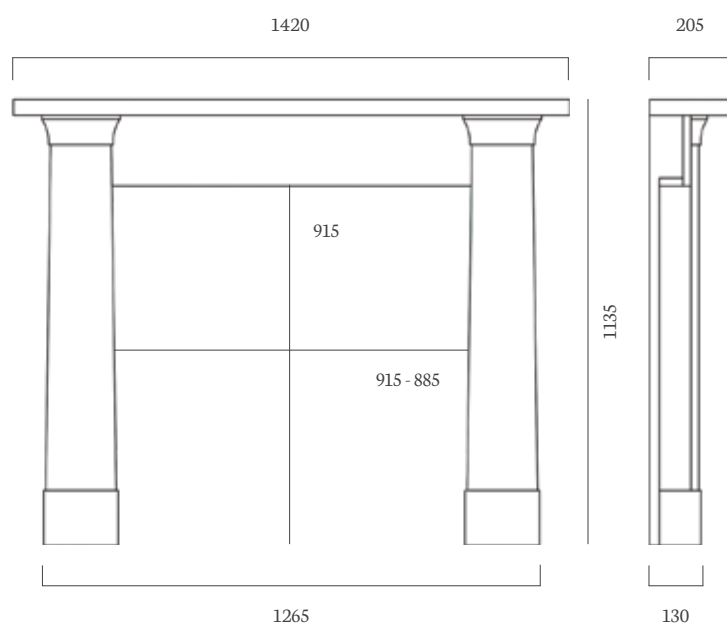

Honed Granite

CHAMBER

Pompeii Brick

STOVE

Barrington ECO 2022 with Baseline Legs

HEARTH

56” x 15” Honed Granite, Slabbed Boxed and Lipped

MARSEILLES 52”