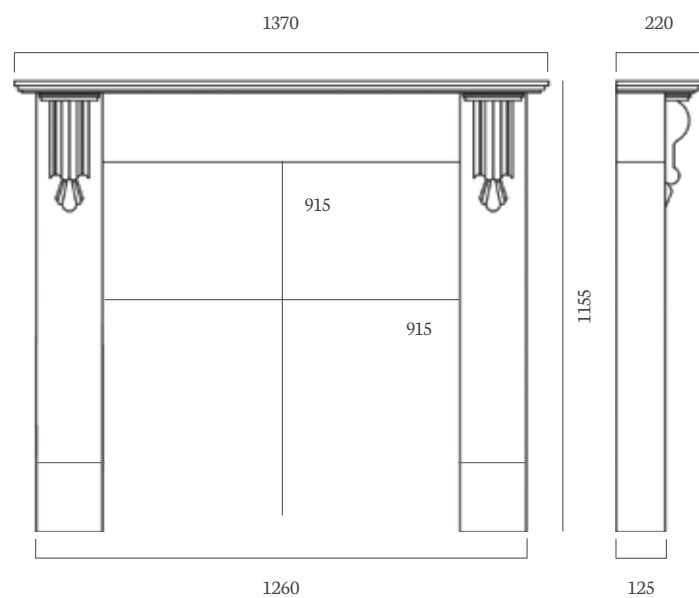

ALEXANDRA 54"

MATERIAL

Aegean Limestone

REBATE

3" Standard Rebate

BRICK CHAMBER

Rustic Herringbone

STOVE

Imperial 405 Multi Fuel

HEARTH

54" x 15" Honed Granite, Slabbed, Boxed and Lipped