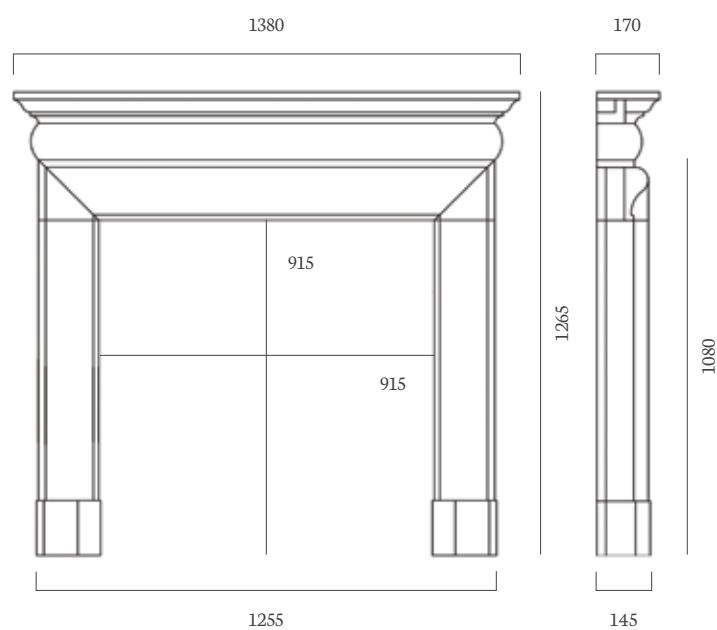

Design Line 800 Gas with Black Glass Interior

HEARTH

54” x 15” Honed Granite, Boxed and Lipped

NERA 48" (& 54")

MATERIAL

Corinthian Stone

OTHER MATERIALS AVAILABLE

Aegean Limestone & Portuguese Limestone (Made to Order)