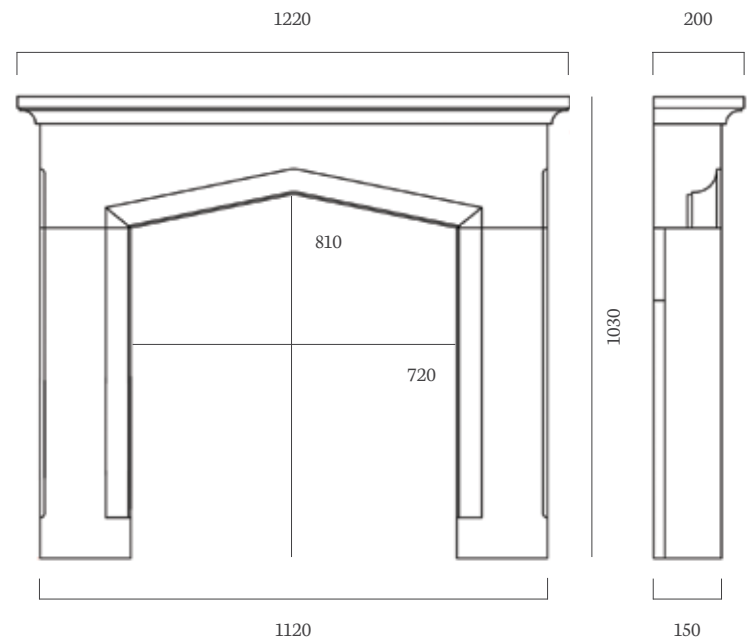

REBATE

1" & 3" Standard Rebates

CHAMBER

Rustic Brick

STOVE

Essence 405 Multi Fuel

HEARTH

48" x 15" Honed Granite, Slabbed, Boxed and Lipped