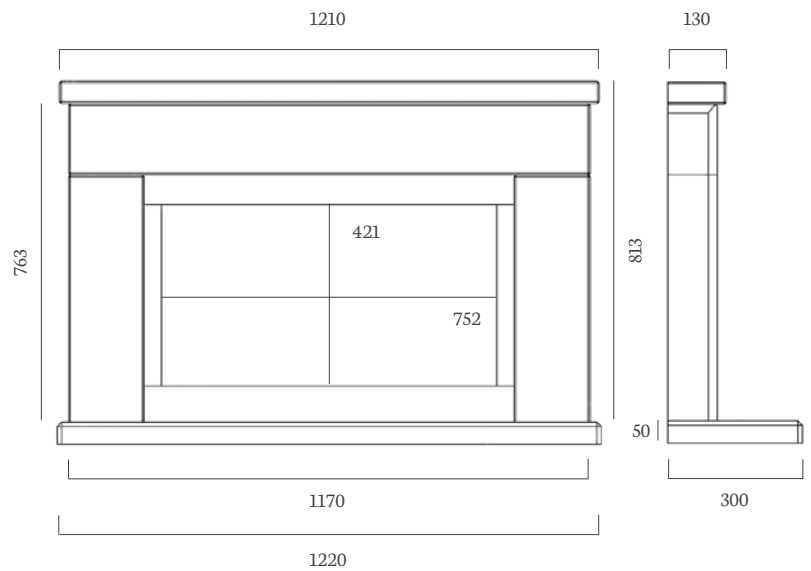

CATARINA 700

MATERIAL PICTURED: PORTUGUESE LIMESTONE
AVAILABLE IN AEGEAN LIMESTONE AND CORINTHIAN
STONE MADE TO ORDER

The Catarina 700 can be installed without a shelf as pictured to the left with the DL700 Gas Fire and Brick Chamber and also pictured above with a shelf and Black Glass Chamber.