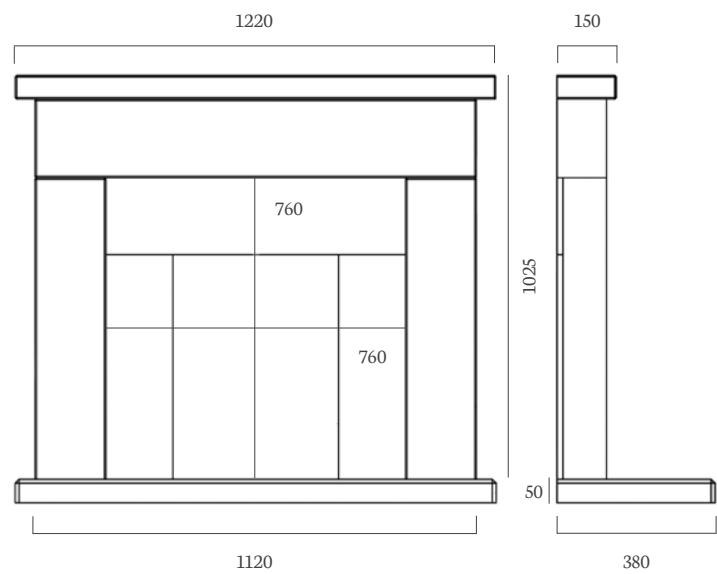

BELMONTE 48"

MATERIALS PICTURED: PERLA MICROMARBLE (LEFT) AND PORTUGUESE LIMESTONE (ABOVE)

AVAILABLE IN ALL MICROMARBLE AND STONES - SEE PAGE 4

The Belmonte 48" Suite is pictured to the left with an Ambient Lit One-Piece Mantel (Special) and Hearth, Stratos Inset Gas Fire and Abri Black Fireframe. Also pictured above with a Phantasy Inset Electric Fire, Black Trim and Bauhaus Fret.