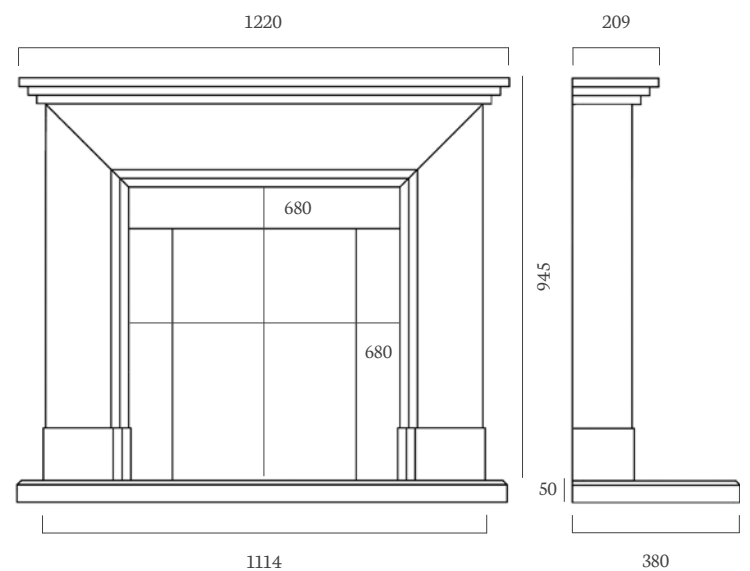

DALTON 48"

MATERIALS PICTURED: PORTUGUESE LIMESTONE (LEFT) AND TUSCAN PEBBLE MICROMARBLE (ABOVE)

AVAILABLE IN ALL MICROMARBLE AND STONES - SEE PAGE 4

The Dalton 48" Suite is pictured to the left with a Lectro Electric Inset Fire and Mizar Antique Brass Fireframe. Also pictured above with an Ambient Lit Mantel, Regulus Inset Gas Fire, Brushed Steel Trim and Polished Bauhaus Fret.