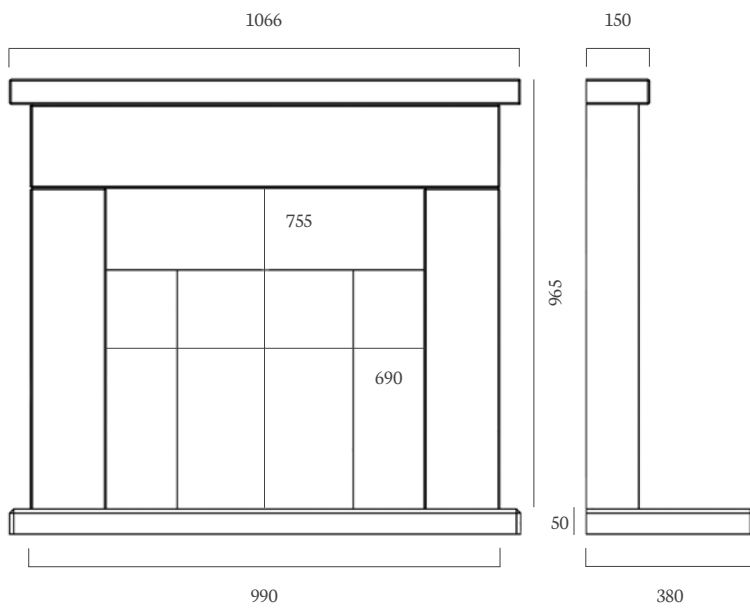

ambient
lights

available on
mantel

BELMONTE 42"

MATERIAL PICTURED: REGAL STONE
AVAILABLE IN ALL MICROMARBLE AND STONES - SEE PAGE 4

The Belmonte 42" Micromarble Suite is pictured here with Ambient Lights and DL500 Inset Gas Fire with a Brick Interior.