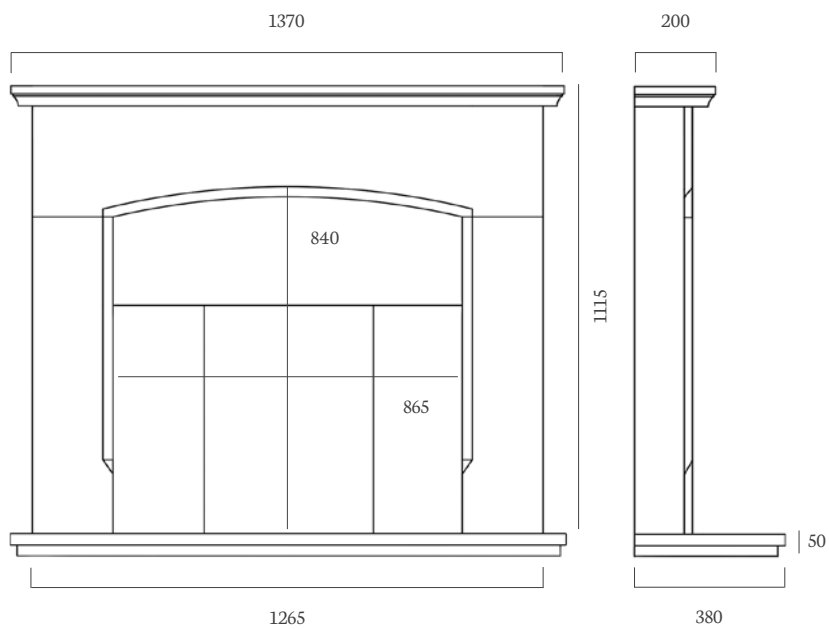

PENICHE 54”

MATERIAL PICTURED: PORTUGUESE LIMESTONE

AVAILABLE IN ALL MICROMARBLE AND STONES - SEE PAGE 4

The Peniche 54” Suite is pictured here with Honed Granite Slips, Savona Eco
2022 Multi Fuel Inset Stove with Quadrant Black Trim and Honed Granite,
Boxed and Lipped, Slabbed Hearth.