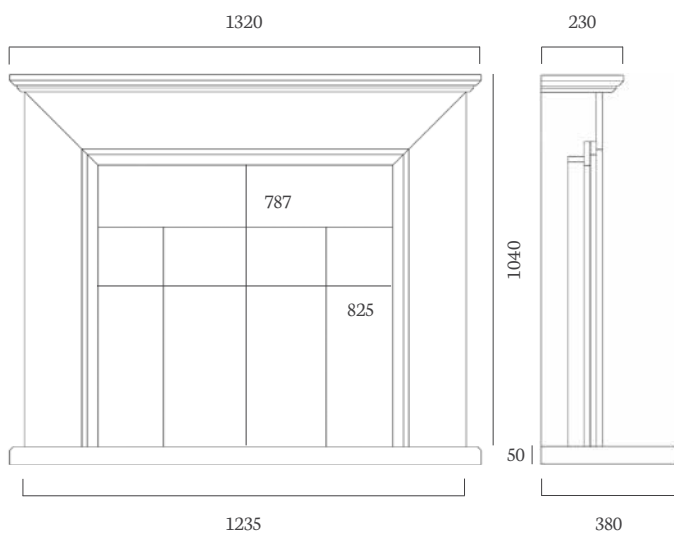

LYREL 52" ELECTRIC SUITE

MATERIAL PICTURED: PORTUGUESE LIMESTONE

AVAILABLE IN ALL MICROMARBLE AND STONES - SEE PAGE 4

This stunning new suite in Portuguese Limestone features LED Ambient Lights and is pictured here with the Voltek 22 Inset Electric Fire, Polished Magnetic Trim and Black Fret. The Voltek is available with multiple trim and fret options that can be found in our Capital Fires brochure.