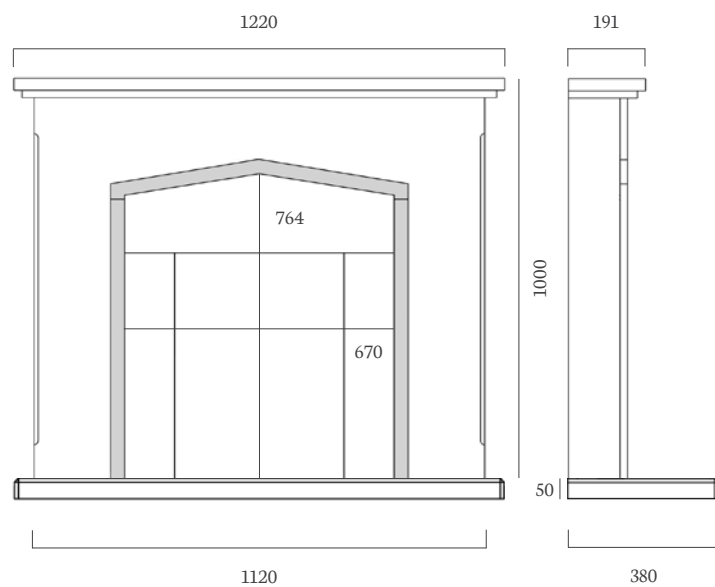

VARSITY 48" OYSTER INLAY

MATERIAL PICTURED: BARLEY WHITE

AVAILABLE IN ALL MICROMARBLE AND STONES - SEE PAGE 4

The Varsity 48" Micromarble Suite with an Oyster Inlay is pictured here with Ambient Lights, Pulsar Inset Log Gas Fire and Mizar Black Fireframe. Also available with an Urban Grey Inlay as pictured on pages 31 and 39.