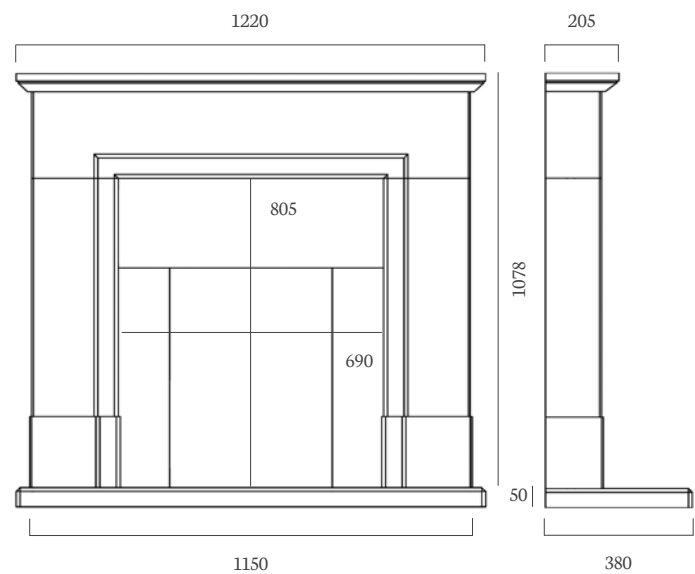

ambient
lights
available on mantel
and hearth

ACOMBE 48”

MATERIALS PICTURED: PORTUGUESE LIMESTONE (LEFT)
AND BARLEY WHITE MICROMARBLE (ABOVE)
AVAILABLE IN ALL MICROMARBLE AND STONES - SEE PAGE 4

The Acombe 48” Suite is pictured to the left with the Corvar Inset
Gas Fire and Halo Black Fireframe and above with the DL500 Inset
Gas Fire and Black Glass Chamber.