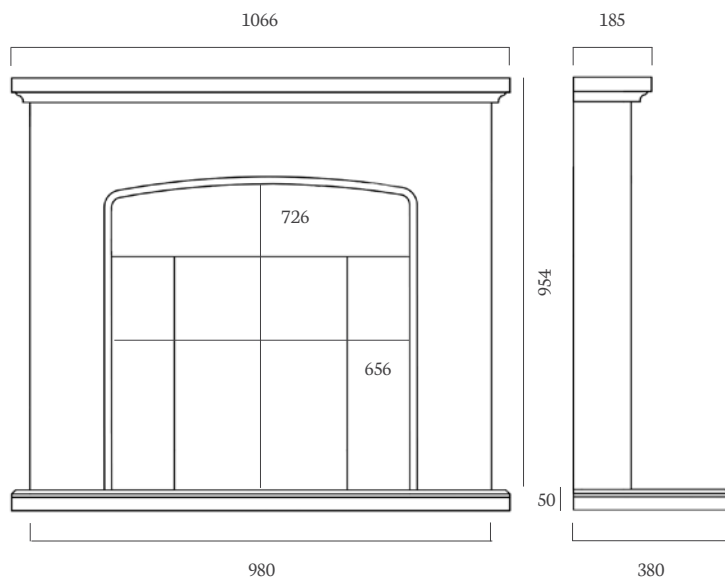

ambient
lights

available on
mantel

MURTOSA 42"

MATERIAL PICTURED: TUSCAN PEBBLE

AVAILABLE IN ALL MICROMARBLE AND STONES - SEE PAGE 4

The Murtosa 42" Micromarble Suite is pictured here with the Pulsar Inset Coal Gas Fire and Flare Polished Fireframe.