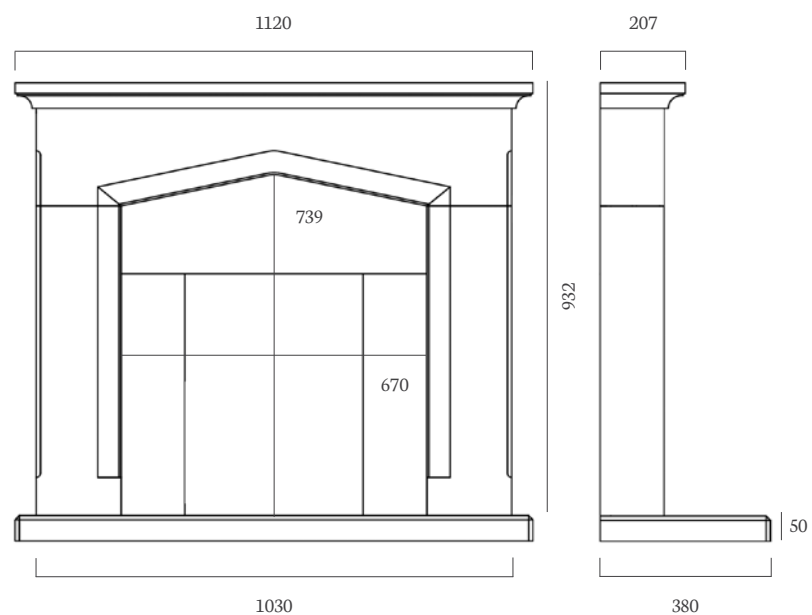

ambient
lights

available on
mantel

SWINFORD 44”

MATERIAL PICTURED: REGAL STONE

AVAILABLE IN ALL MICROMARBLE AND STONES - SEE PAGE 4

The Swinford 44” Micromarble Suite is pictured here with an Ambient Lit, One-Piece Mantel (Special), Regulus Inset Gas Fire, Brushed Steel Trim and Polished Bauhaus Fret.