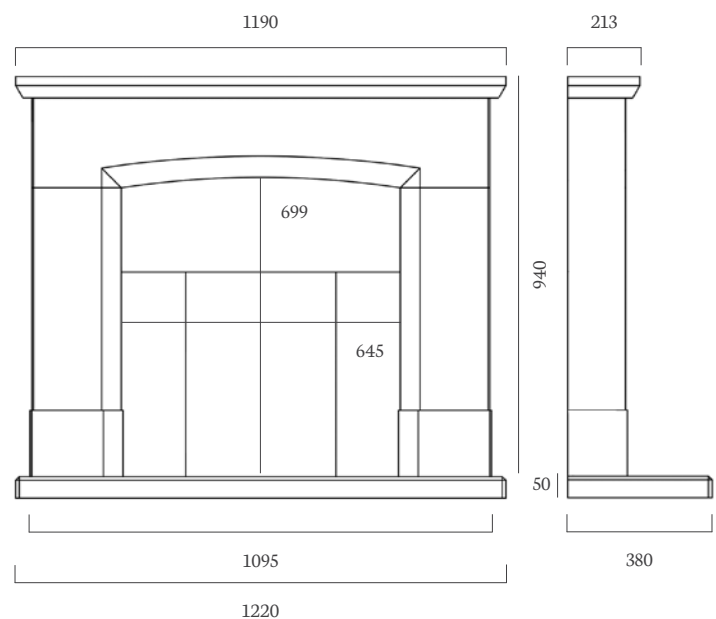

ambient
lights

available on mantel
and hearth

DEIGHTON 48"

MATERIALS PICTURED: TUSCAN PEBBLE MICROMARBLE (LEFT) AND PORTUGUESE LIMESTONE (ABOVE)

AVAILABLE IN ALL MICROMARBLE AND STONES - SEE PAGE 4

The Deighton 48" Suite is pictured to the left with an Omega Inset Gas Fire and Abri Brushed Copper Fireframe. Also pictured above with a Phantasy Electric Inset Fire and Abri Polished Fireframe.