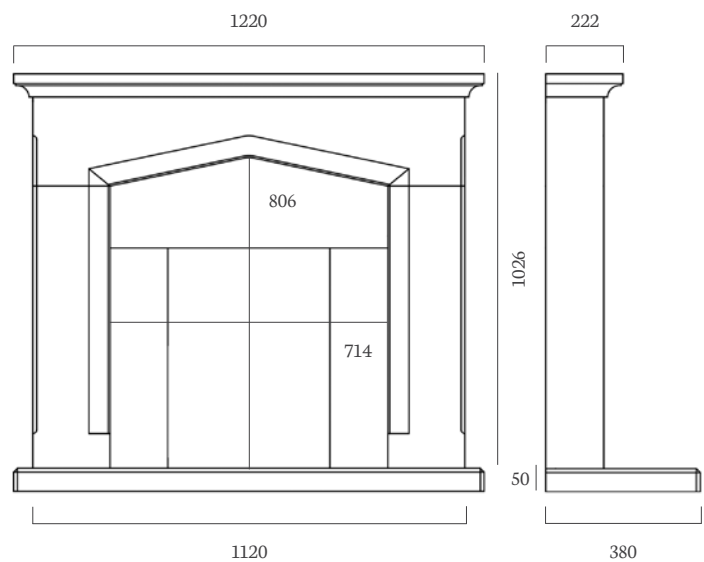

SWINFORD 48"

MATERIALS PICTURED: TUSCAN PEBBLE MICROMARBLE (LEFT) AND PORTUGUESE LIMESTONE (ABOVE)

AVAILABLE IN ALL MICROMARBLE AND STONES - SEE PAGE 4

The Swinford 48" Suite is pictured to the left with a Pulsar Log Gas Fire and Mizar Antique Brass Fireframe. Also pictured above with a Honed Granite Back Panel, Stratos Inset Gas Fire and Halo Black Fireframe.