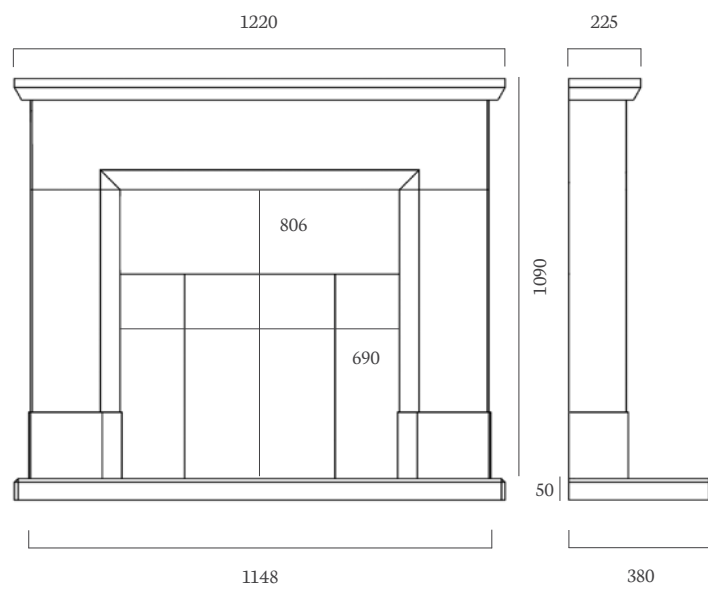

PARRONA 48"

MATERIAL PICTURED: PERLA

AVAILABLE IN ALL MICROMARBLE AND STONES - SEE PAGE 4

The Parrona 48" Micromarble Suite is pictured here with an Ambient Lit Mantel and Hearth, Pulsar Inset Gas Fire and Mizar Polished Fireframe.