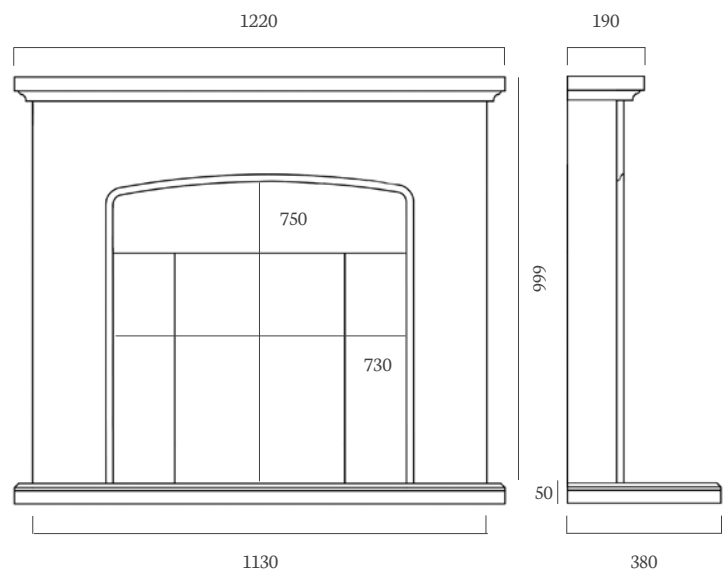

MURTOSA 48”

MATERIALS PICTURED: BARLEY WHITE MICROMARBLE (LEFT)
AND PORTUGUESE LIMESTONE (ABOVE)

AVAILABLE IN ALL MICROMARBLE AND STONES - SEE PAGE 4

The Murtosa 48” Suite is pictured to the left with an Ambient Lit Mantel and Hearth, Pulsar Inset Log Gas Fire and Flare Antique Brass Fireframe. Also pictured above with an Ascella Inset Gas Fire and Black Flare Fireframe.