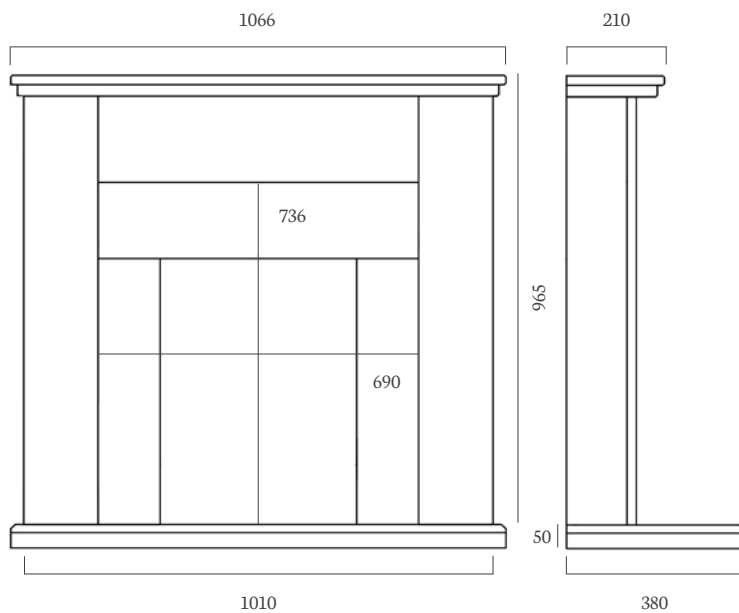

AVELAR 42"

MATERIAL PICTURED: TUSCAN PEBBLE

AVAILABLE IN ALL MICROMARBLE AND STONES - SEE PAGE 4

The Avelar 42" Micromarble Suite is pictured here with Ambient Lights, Omega Gas Fire and Mizar Brushed Copper Fireframe.