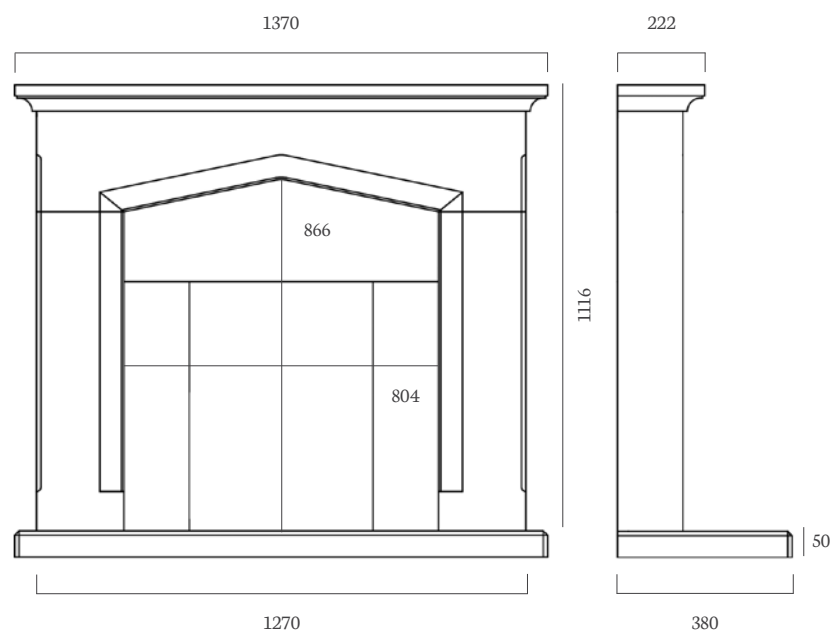

ambient
lights

available on
mantel

SWINFORD 54”

MATERIAL PICTURED: REGAL STONE

AVAILABLE IN ALL MICROMARBLE AND STONES - SEE PAGE 4

The Swinford 54” Micromarble Suite is pictured here with Ambient Lights,
Omega Inset Gas Fire and Flare Polished Fireframe.