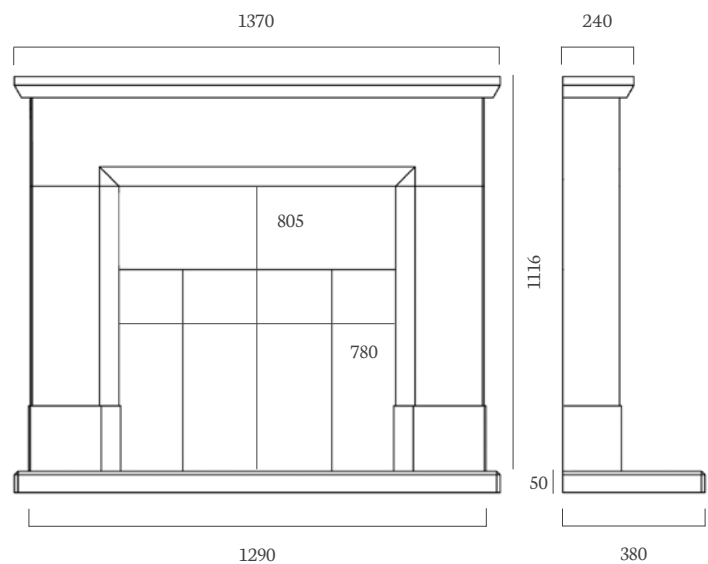

PARRONA 54"

MATERIALS PICTURED: PORTUGUESE LIMESTONE (LEFT) AND REGAL STONE MICROMARBLE (ABOVE)

AVAILABLE IN ALL MICROMARBLE AND STONES - SEE PAGE 4

The Parrona 54" Suite is pictured to the left with a DL500 Inset Gas Fire and Black Glass Chamber. Also pictured above with an Ambient Lit Mantel, Corvar Inset Gas Fire and Mizar Dark Lustre Fireframe.