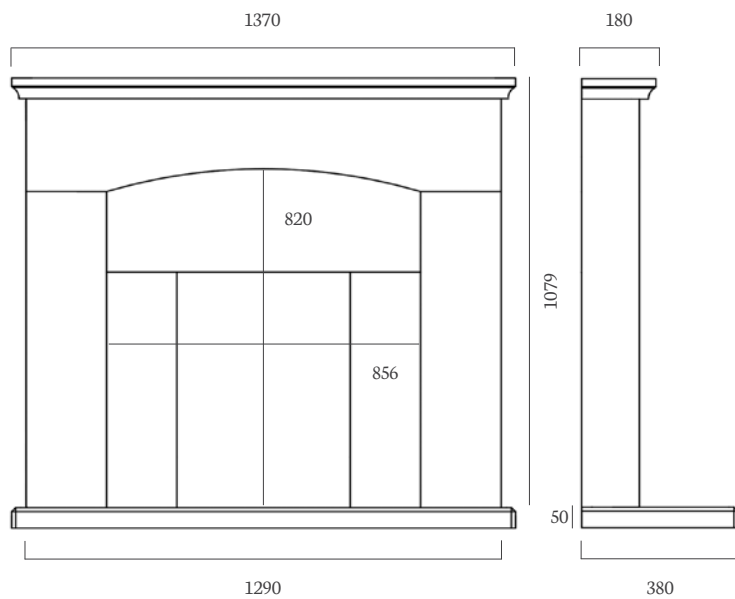

ambient
lights

on mantel as
standard

FARO 54"

MATERIAL PICTURED: BARLEY WHITE

AVAILABLE IN ALL MICROMARBLE AND STONES - SEE PAGE 4

The Faro 54" Micromarble Suite is pictured here with an Ambient Lit, One-Piece Mantel (Special), Omega Inset Gas Fire and Flare Black Fireframe.