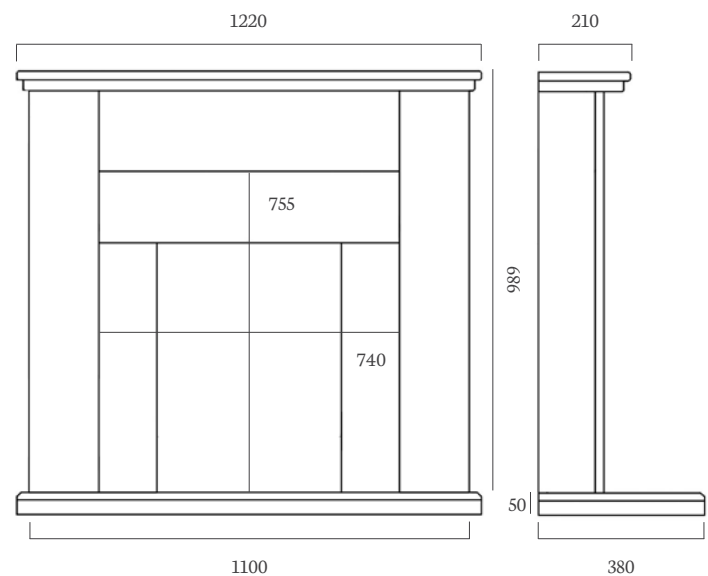

AVELAR 48"

MATERIALS PICTURED: BARLEY WHITE MICROMARBLE (LEFT) AND PORTUGUESE LIMESTONE (ABOVE)

AVAILABLE IN ALL MICROMARBLE AND STONES - SEE PAGE 4

The Avelar 48" Suite is pictured to the left with an Ambient Lit Mantel and Hearth, Pulsar Inset Log Gas Fire and Mizar Antique Brass Fireframe. Also pictured above with an Ambient Lit Mantel and Hearth, Stratos Inset Gas Fire and Flare Brushed Copper Fireframe.