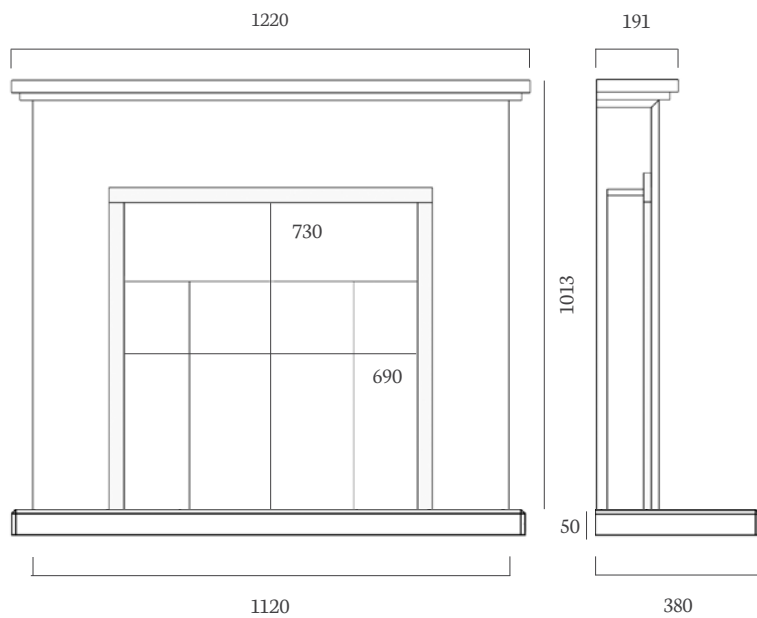

BELMONTE 48" URBAN GREY

MATERIAL PICTURED: BARLEY WHITE

AVAILABLE IN ALL MICROMARBLE AND STONES - SEE PAGE 4

The Belmonte 48" Micromarble Suite with an Urban Grey Inlay is pictured here with Ambient Lights, Stratos Inset Gas Fire and Capella Black Fireframe. Also available with Oyster Inlay as pictured on page 47.