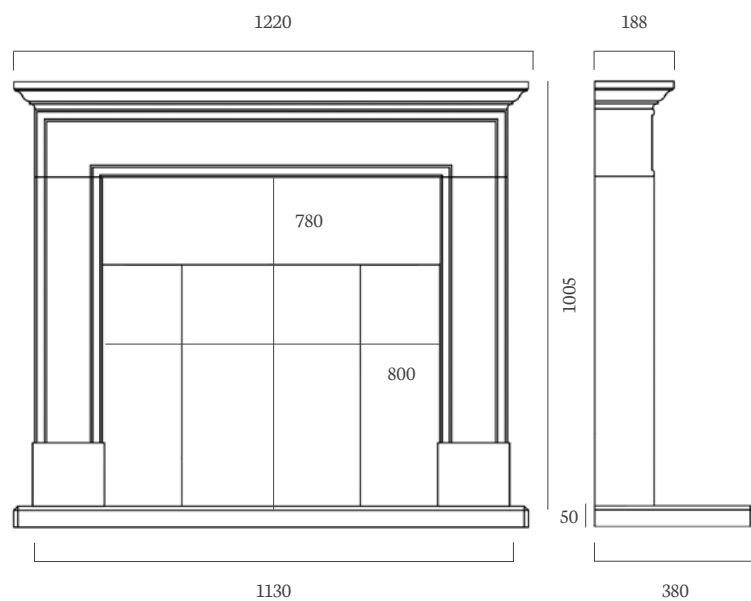

ambient
lights

available on mantel
and hearth

WILBURY 48"

MATERIAL PICTURED: PORTUGUESE LIMESTONE
AVAILABLE IN ALL MICROMARBLE AND STONES - SEE PAGE 4

The Wilbury 48" Suite is pictured here with Ambient Lights, Omega Inset Gas Fire and Mizar Dark Lustre Fireframe.