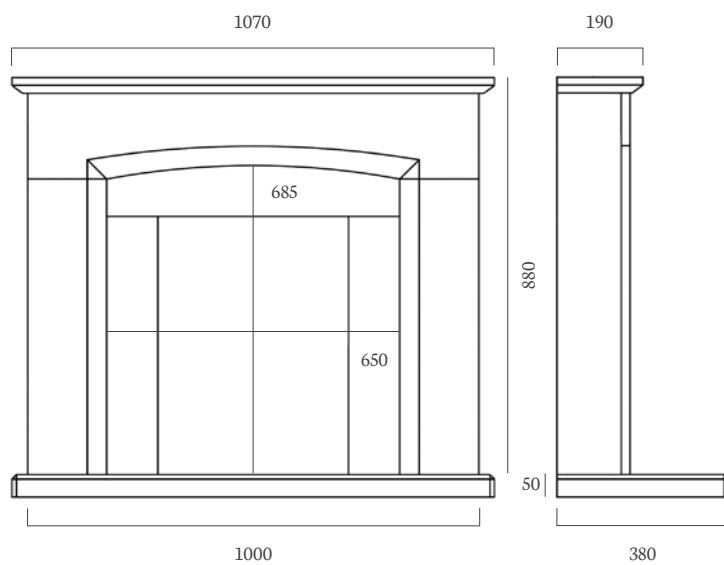

HOLWELL 42"

MATERIAL PICTURED: PORTUGUESE LIMESTONE
AVAILABLE IN ALL MICROMARBLE AND STONES - SEE PAGE 4

The Holwell 42" Suite is pictured here with the DL500 Inset Gas Fire, Special Slips and Black Glass Chamber.