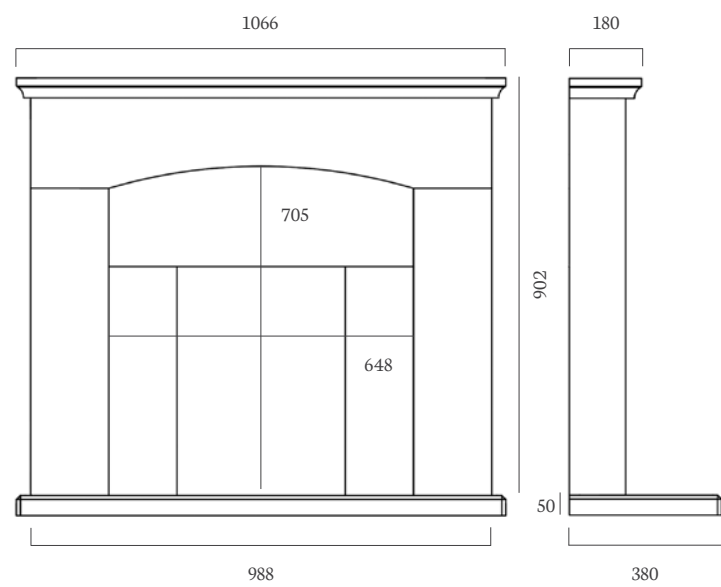

HOLWELL 42"

MATERIAL PICTURED: PORTUGUESE LIMESTONE
AVAILABLE IN ALL MICROMARBLE AND STONES - SEE PAGE 4

The Holwell 42" Suite is pictured here with the DL500 Inset Gas Fire, Special Slips and Black Glass Chamber.