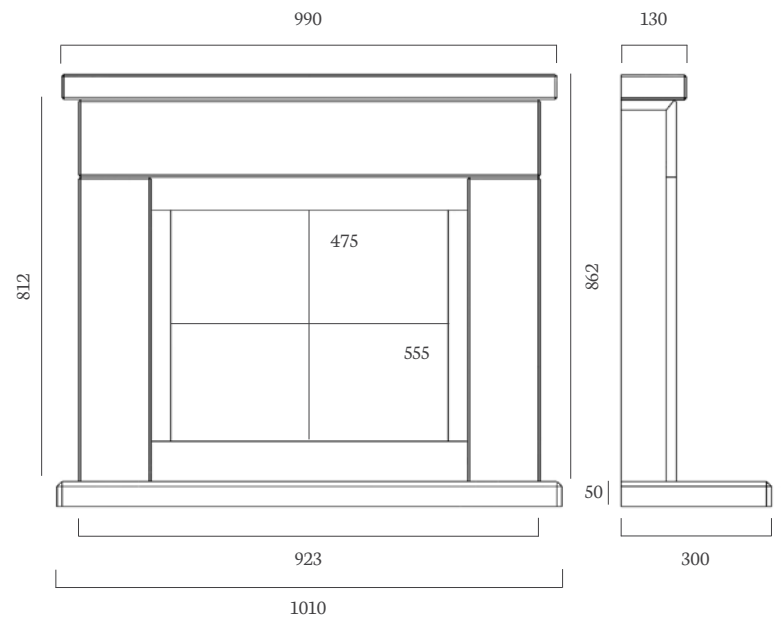

WITHOUT SHELF

CATARINA 500

MATERIAL PICTURED: PORTUGUESE LIMESTONE
AVAILABLE IN AEGEAN LIMESTONE AND CORINTHIAN
STONE MADE TO ORDER

The Catarina 500 Suite is pictured to the left with a DL500 Inset
Gas Fire and Black Glass Chamber. This suite can also be installed
without a shelf as pictured above, with the DL500 Inset Gas Fire and
Brick Chamber.