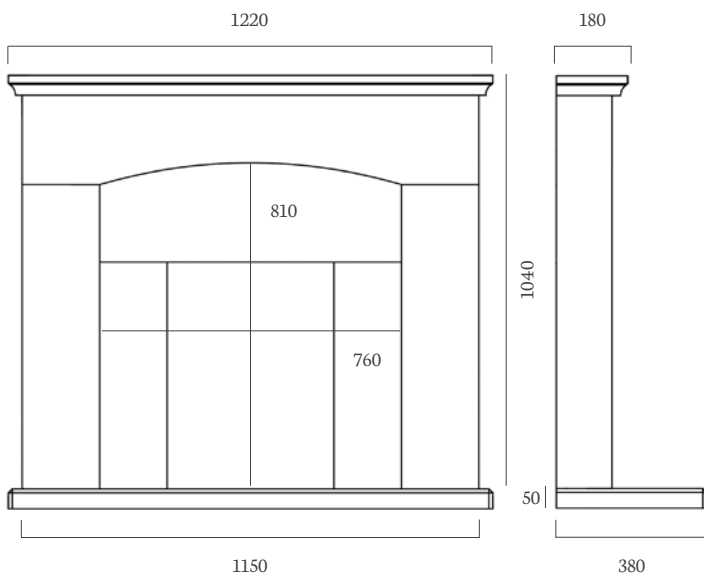

FARO 48”

MATERIAL PICTURED: TUSCAN PEBBLE

AVAILABLE IN ALL MICROMARBLE AND STONES - SEE PAGE 4

The Faro 48” Micromarble Suite is pictured here with an Ambient Lit, One Piece Mantel (Special), Corvar Gas Fire and Flare Black Fireframe.