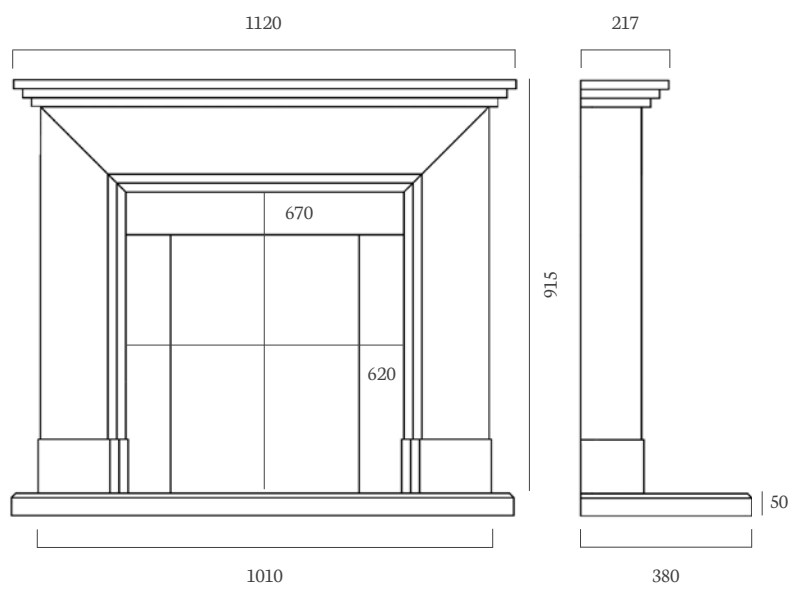

DALTON 44”

MATERIAL PICTURED: BARLEY WHITE

AVAILABLE IN ALL MICROMARBLE AND STONES - SEE PAGE 4

The Dalton 44” Micromarble Suite is pictured here with Ambient Lights, Lectro Electric Fire, Antique Brass Trim and Bauhaus Fret.