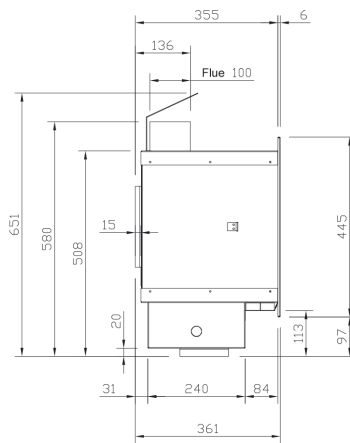

MODEL	A	B	C
GFP 500	560mm	695mm	355mm
GFP 700 / 700H	760mm	895mm	355mm
GFL 700	760mm	520mm	355mm
GFL 850 / 850 URN	910mm	520mm	355mm

Chesney's recommends lining the chimney to ensure correct operation. Flue runs should not be fitted to a chimney with a length in excess of 12m internal or 10m external to the building. Do not install the appliance in a bathroom or a room that contains a bath or shower.

Technical Drawings

ALCHEMY GFL 700

FRONT ELEVATION

SIDE ELEVATION

PLAN

ALCHEMY GFL 850

FRONT ELEVATION

SIDE ELEVATION