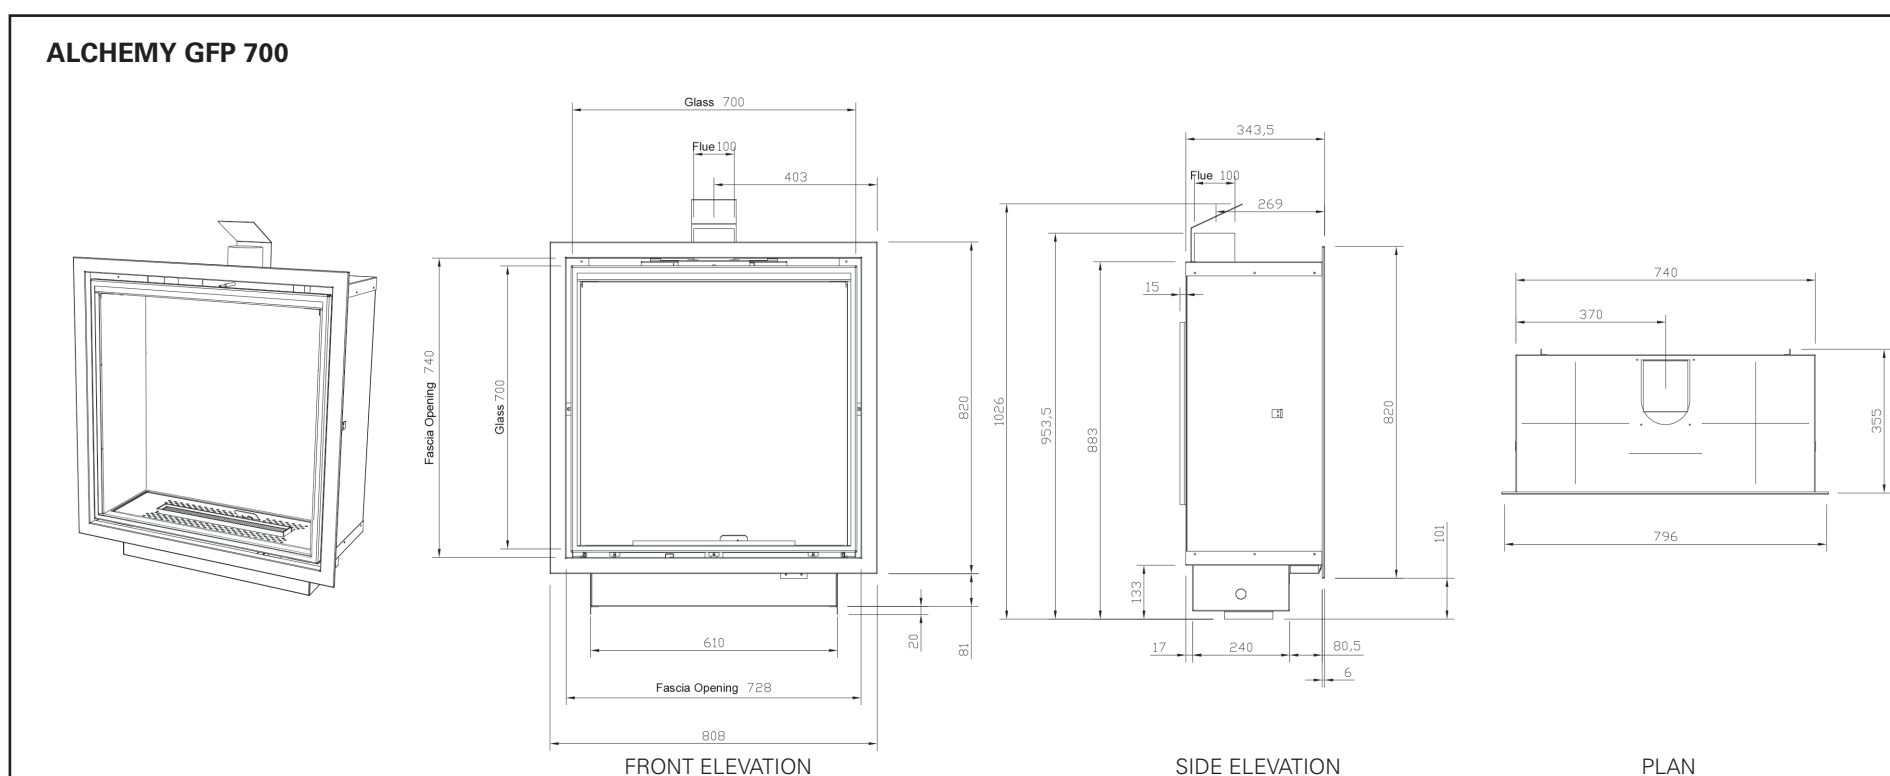

Technical Drawings