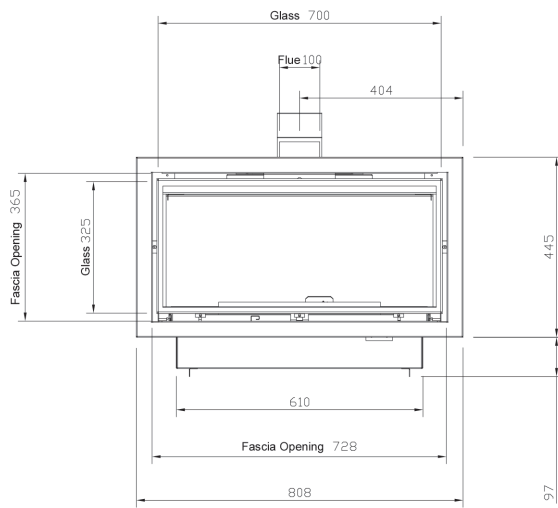

Technical Drawings

ALCHEMY GFL 700

FRONT ELEVATION

SIDE ELEVATION

PLAN

ALCHEMY GFL 850

FRONT ELEVATION

SIDE ELEVATION