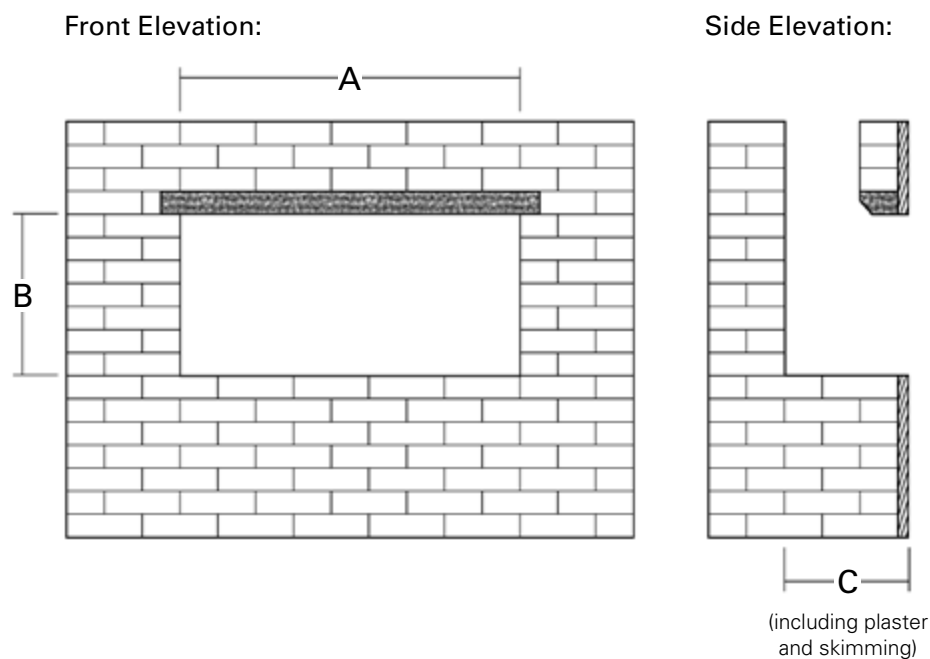

BASKETS, FIRE DOGS & LOGS COMPATIBILITY CHART

MODEL	SWANSNEST BASKET	SPHERICAL DOGS	FAULKNER DOGS	WIGWAM LOGS	FLAT LOGS	BRONZE URN
GFP 500	X	X	X	S	X	X
GFP 700 / 700H	✓	✓	✓	S	X	X
GFL 700	X	X	X	X	S	X
GFL 850	X	X	X	X	S	X
GFL 850 URN	X	X	X	X	X	S

Technical Data

GAS TYPE	GAS CATEGORY, TYPE AND SUPPLY PRESSURE	COUNTRY OF DESTINATION																										
		AT	BG	CH	CY	CZ	DE	DK	EE	ES	FI	FR	GB	GR	HR	IE	IT	LT	LU	LV	NO	PL	PT	RO	SE	SI	SK	TR
NG	I_{2H} - G20 at 20mbar	✓	✓	✓		✓		✓	✓	✓	✓		✓	✓	✓	✓	✓	✓		✓	✓		✓	✓	✓	✓	✓	✓

MODEL	NOMINAL HEAT INPUT	GAS INPUT ON REDUCED SETTING	NET EFFICIENCY %	EFFICIENCY CLASS
GFP 500	6.6kW	3.4kW	79.5	2
GFP 700	6.6kW	4.7kW	80.7	2
GFP 700H	9.1kW	4.5kW	83.6	1
GFL 700	6.0kW	4.3kW	78.3	2
GFL 850	6.5kW	4.5kW	74.7	2
GFL 850 URN	5.8kW		74.7	2

Builders Opening Requirements

Use non-combustible heat resistant materials for the chimney breast, including the top of the chimney breast, the material in the chimney breast and the back wall of the chimney breast. The construction must comply with all relevant regulations.

MODEL	A	B	C
GFP 500	560mm	695mm	355mm
GFP 700 / 700H	760mm	895mm	355mm
GFL 700	760mm	520mm	355mm
GFL 850 / 850 URN	910mm	520mm	355mm

Chesney's recommends lining the chimney to ensure correct operation. Flue runs should not be fitted to a chimney with a length in excess of 12m internal or 10m external to the building. Do not install the appliance in a bathroom or a room that contains a bath or shower.