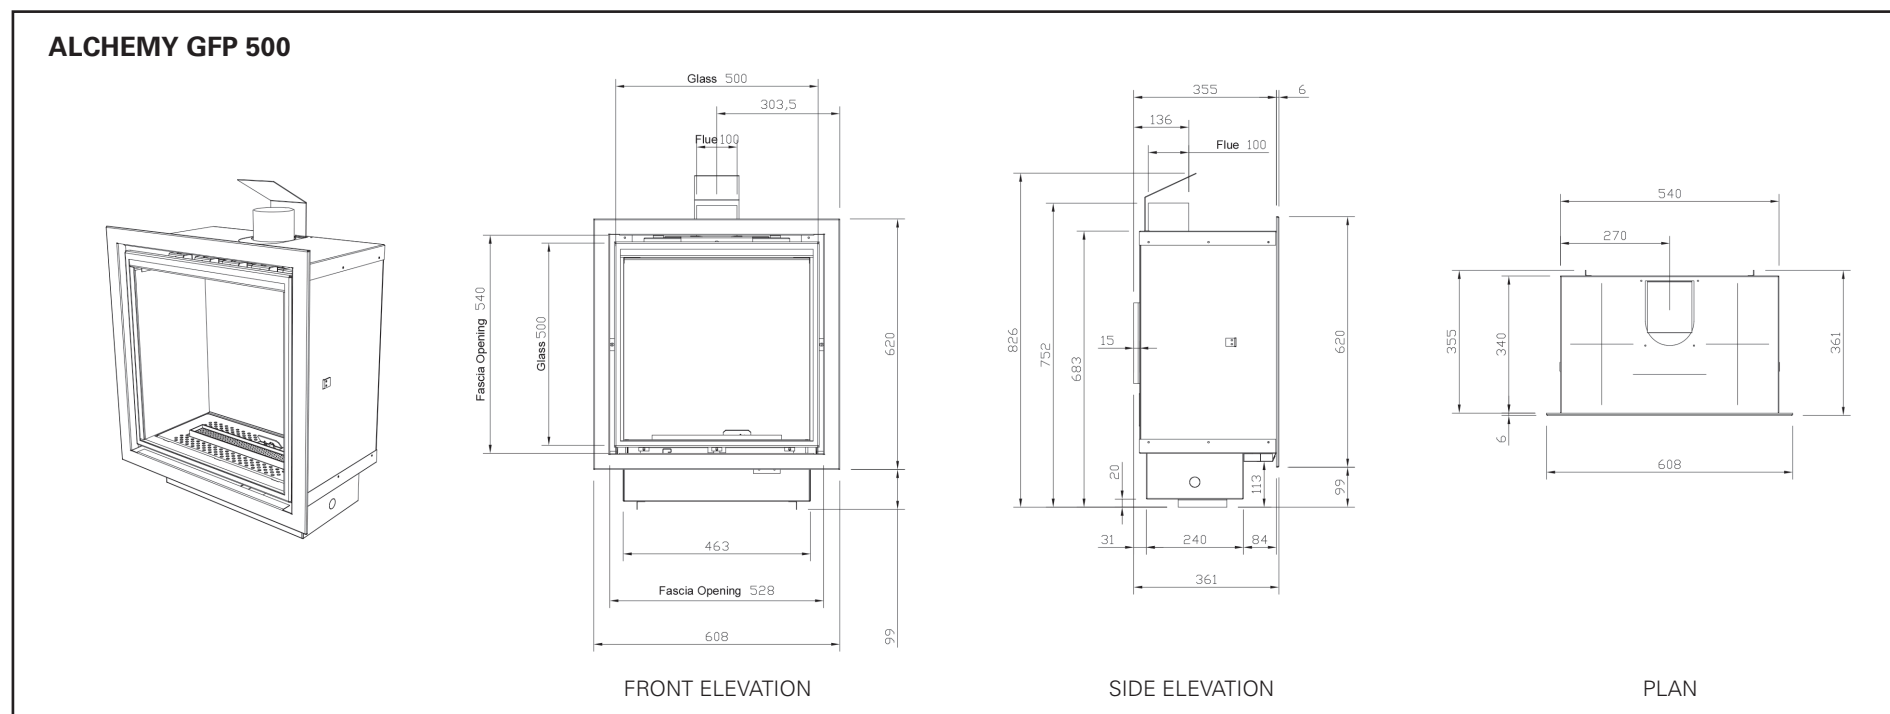

Technical Drawings