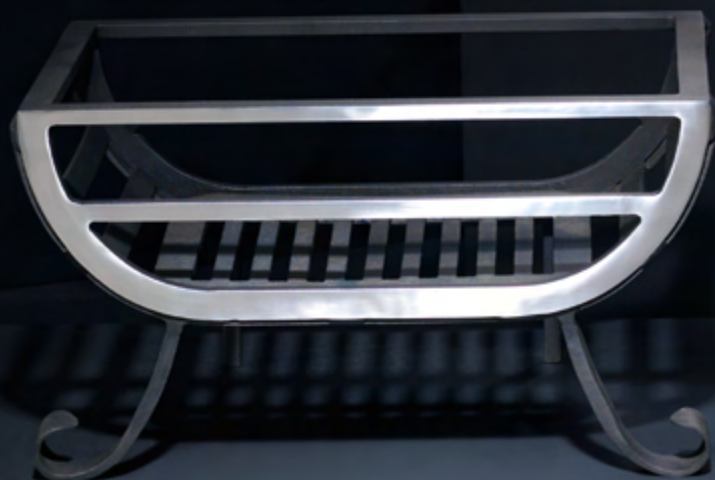

M Width 22" (558)
 M Depth 13" (331)
 M Height 9⁵/₈" (242)

Additional 6¹/₄" (158) to overall width for arms

Available in other sizes to order

5

6

7

8

1 MODI