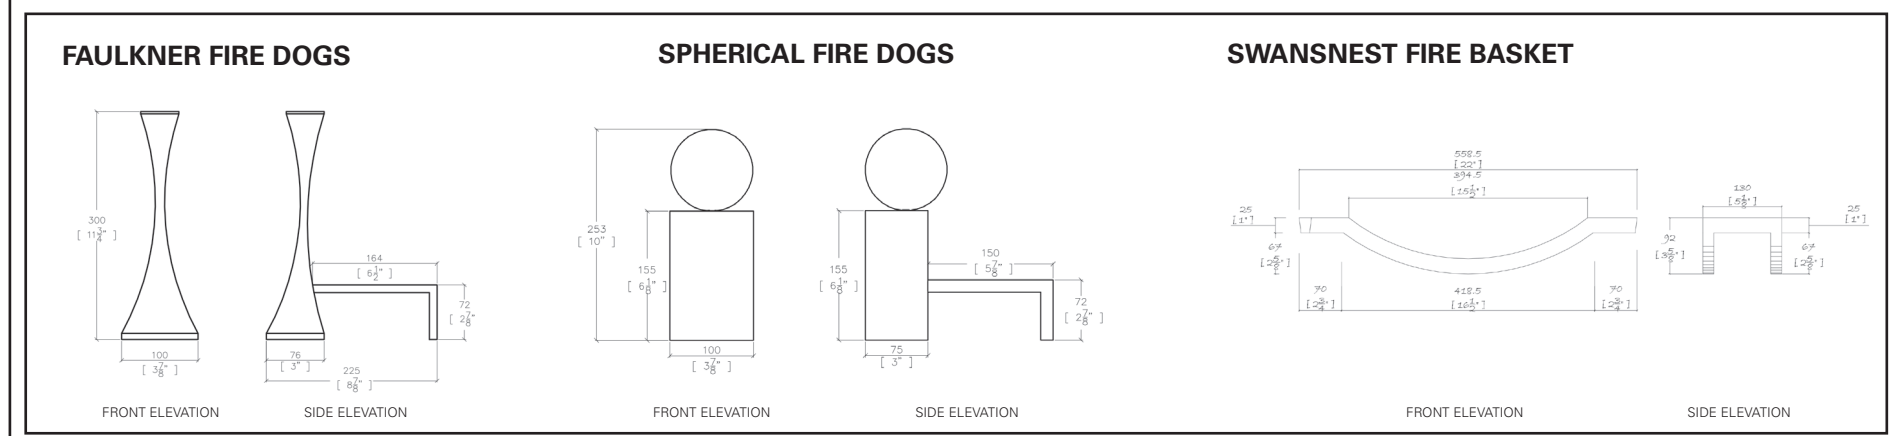

Technical Drawings