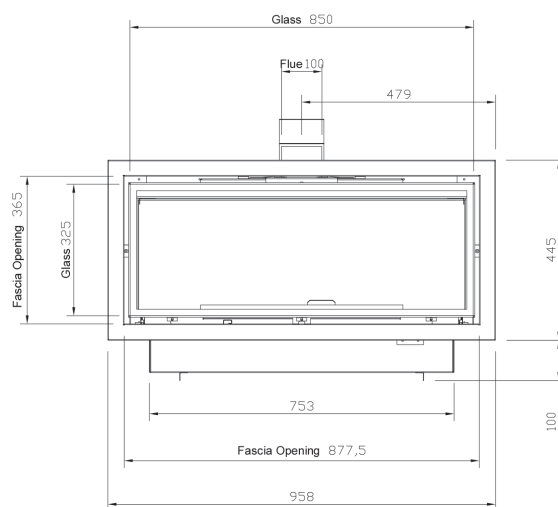

Technical Drawings

ALCHEMY GFL 700

FRONT ELEVATION

SIDE ELEVATION

PLAN

ALCHEMY GFL 850

FRONT ELEVATION

SIDE ELEVATION