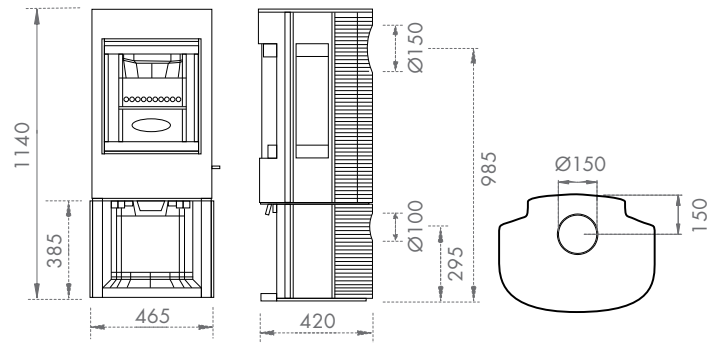

Page 32/33 - Bold 400 Wood Stoves

Page 38/39 - Astroline 3CB Wood Stoves

Page 34/35 - Rock 350 Wood Stoves

Page 40/41 - Astroline 4CB Multi-Fuel & Wood Stoves

Page 36/37 - Rock 500 Wood Stoves

Dimensions

Page 42/43 - Zen 100 Cassette Fire†