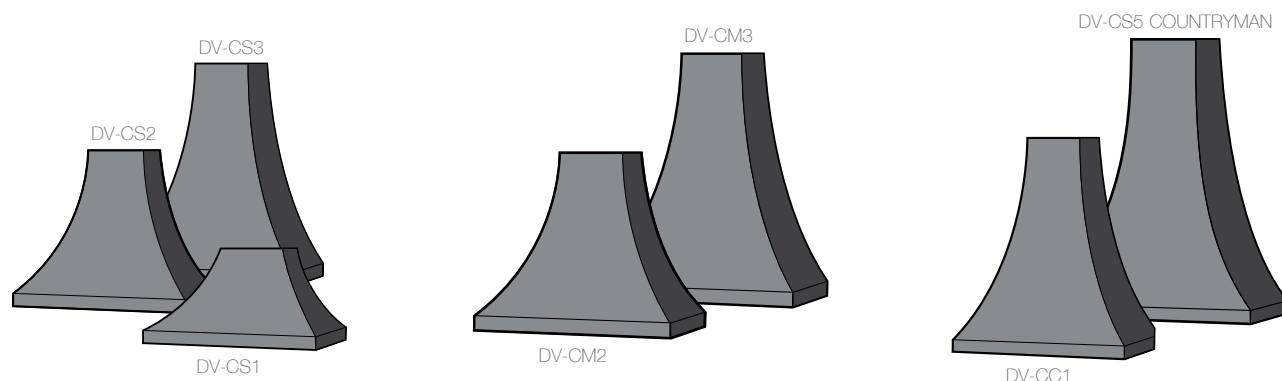

PRODUCT CODES

DV-425E Matt Black, log-effect fire

FINISHES

Traditional Matt Black

Remote Control Supplied

Canopies

Plinths & Side Panels

Our range of canopies, plinths & side panels has been specially designed to complement Dovre appliances whether installed freestanding in an inglenook or a recessed fireplace. They are manufactured to the highest standards & help ensure a lifetime of fireside pleasure.