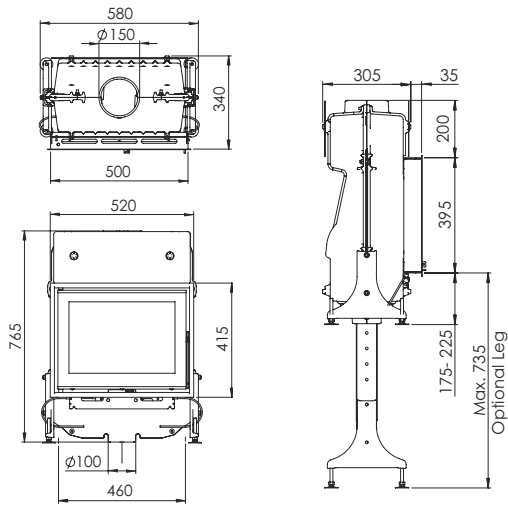

Page 32/33 - Bold 400 Wood Stoves

Page 38/39 - Astroline 3CB Wood Stoves

Page 34/35 - Rock 350 Wood Stoves

Page 40/41 - Astroline 4CB Multi-Fuel & Wood Stoves

Page 36/37 - Rock 500 Wood Stoves

Dimensions

Page 42/43 - Zen 100 Cassette Fire†