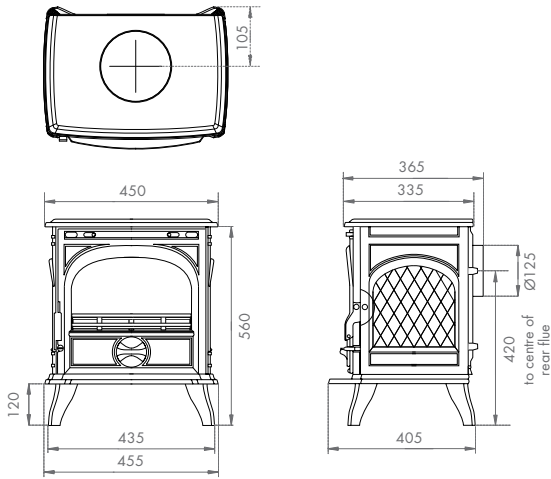

Correct Installation

A HETAS approved installer should undertake a site survey prior to purchase and must install any Dovre stove or fireplace. Your Dovre retailer will be able to advise on this. The below information is to assist you in your choice of a suitable Dovre fire or stove. It is not intended to be all the information required to install your fire or stove; this can be obtained from your local Dovre retailer or you can view/download the relevant full installation instructions from the Dovre website at www.dovre.co.uk

Page 8/9 - 250 Multi-Fuel Stoves