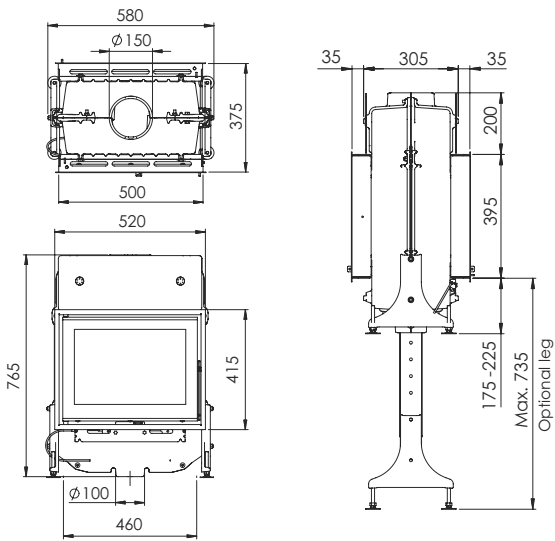

Page 44/45 - Zen 102 Double-Sided Cassette Fire†