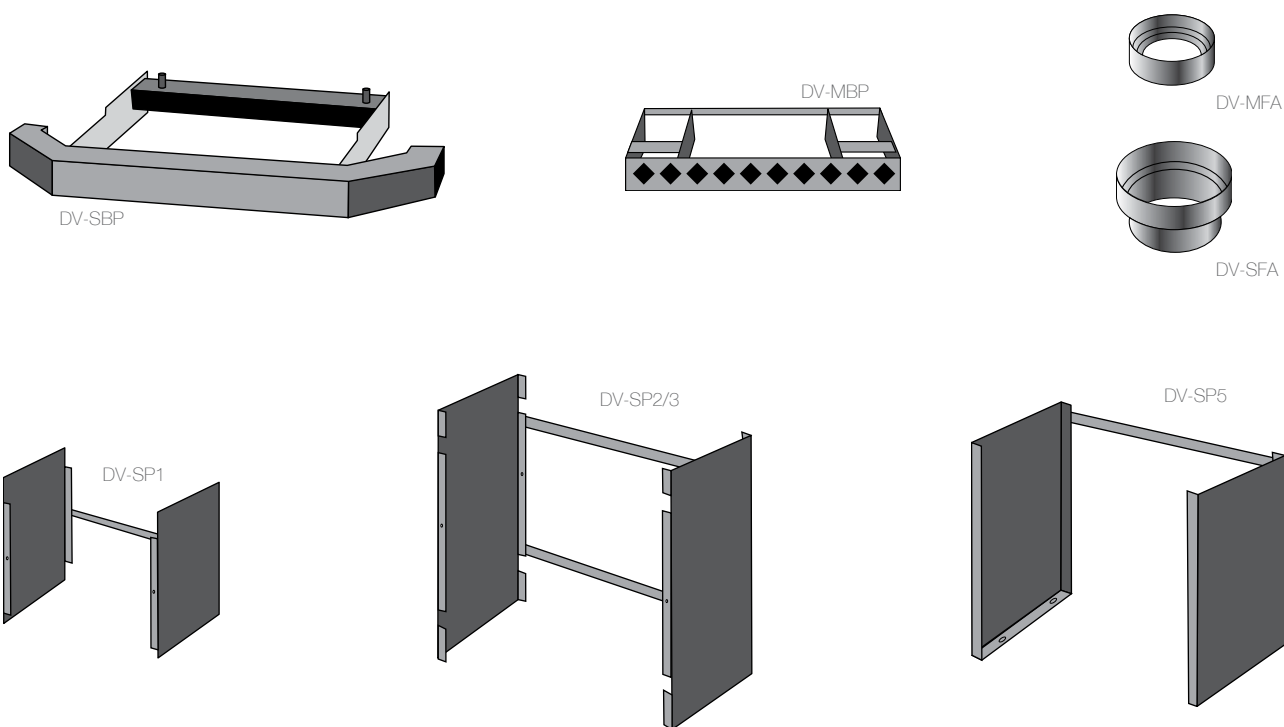

1800, 2000, 2400 & 2700 Fireplaces

All dimensions are quoted in millimetres

PLINTH

Designed to improve convection on appliances used in freestanding installations, base plinths will also enhance the visual appearance of your fireplace.

CODE	DESCRIPTION	HEIGHT	WIDTH	DEPTH
DV-MBP	1800 Base Plinth (Black)	80	510	315
DV-SBP	2000/2700 Base Plinth (Black)	80	725	485

SIDE PANEL UNITS

For use with freestanding type installations where the sides of the appliance may be exposed to view, for example with an extra wide inglenook.

CODE	DESCRIPTION	HEIGHT	WIDTH	DEPTH
DV-SP1	1800 Side Panel Unit (Black)	470	530	290
DV-SP2	2700 Side Panel Unit (Black)	740	720	400
DV-SP3	2000 Side Panel Unit (Black)	780	720	350
DV-SP5	2400 Side Panel Unit (Black)	520	635	400

FLUE ADAPTORS

CODE	DESCRIPTION	FLUE PIPE DIAMETER
DV-MFA	1800 Flue Adaptor	5¹/₄" - 6" (134 - 153)
DV-SFA	2000/2700 Flue Adaptor	7¹/₄" - 8" (185 - 204)