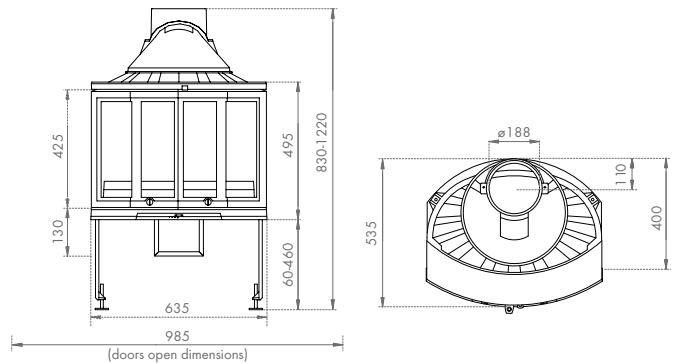

Page 50/51 - 2400CB Wood Fireplace†