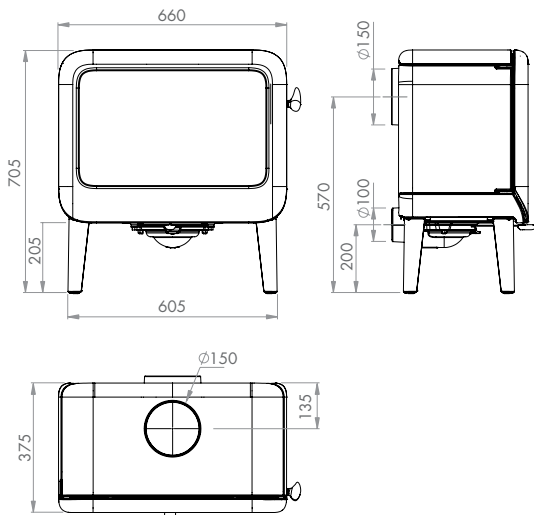

Page 32/33 - Bold 400 Wood Stoves

Page 38/39 - Astroline 3CB Wood Stoves

Page 34/35 - Rock 350 Wood Stoves

Page 40/41 - Astroline 4CB Multi-Fuel & Wood Stoves

Page 36/37 - Rock 500 Wood Stoves

Dimensions

Page 42/43 - Zen 100 Cassette Fire†