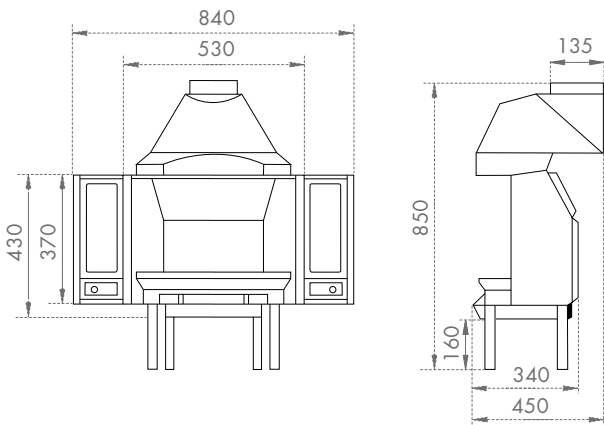

Page 46/47 - 1800 Multi-Fuel Fireplace†