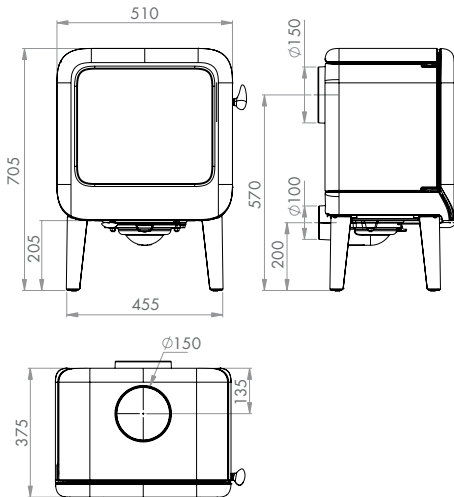

Page 32/33 - Bold 400 Wood Stoves

Page 38/39 - Astroline 3CB Wood Stoves

Page 34/35 - Rock 350 Wood Stoves

Page 40/41 - Astroline 4CB Multi-Fuel & Wood Stoves

Page 36/37 - Rock 500 Wood Stoves

Dimensions

Page 42/43 - Zen 100 Cassette Fire†