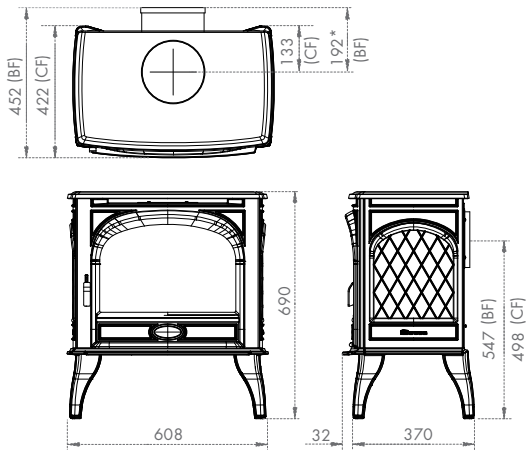

Page 54/55 - 280 Gas Stoves

* To end of rear flue spigot. Installation instructions with information on balanced flue configurations are available from www.dovre.co.uk

Page 60/61 - 425 Electric Stoves

Page 56/57 - 425 Gas Stoves