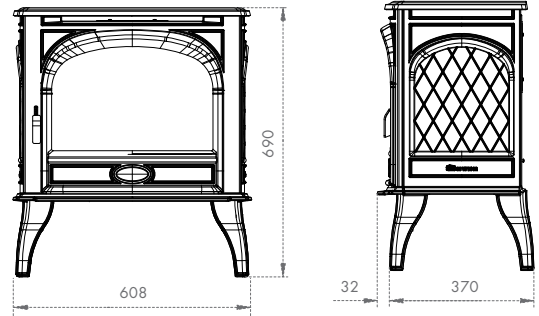

Page 60/61 - 425 Electric Stoves