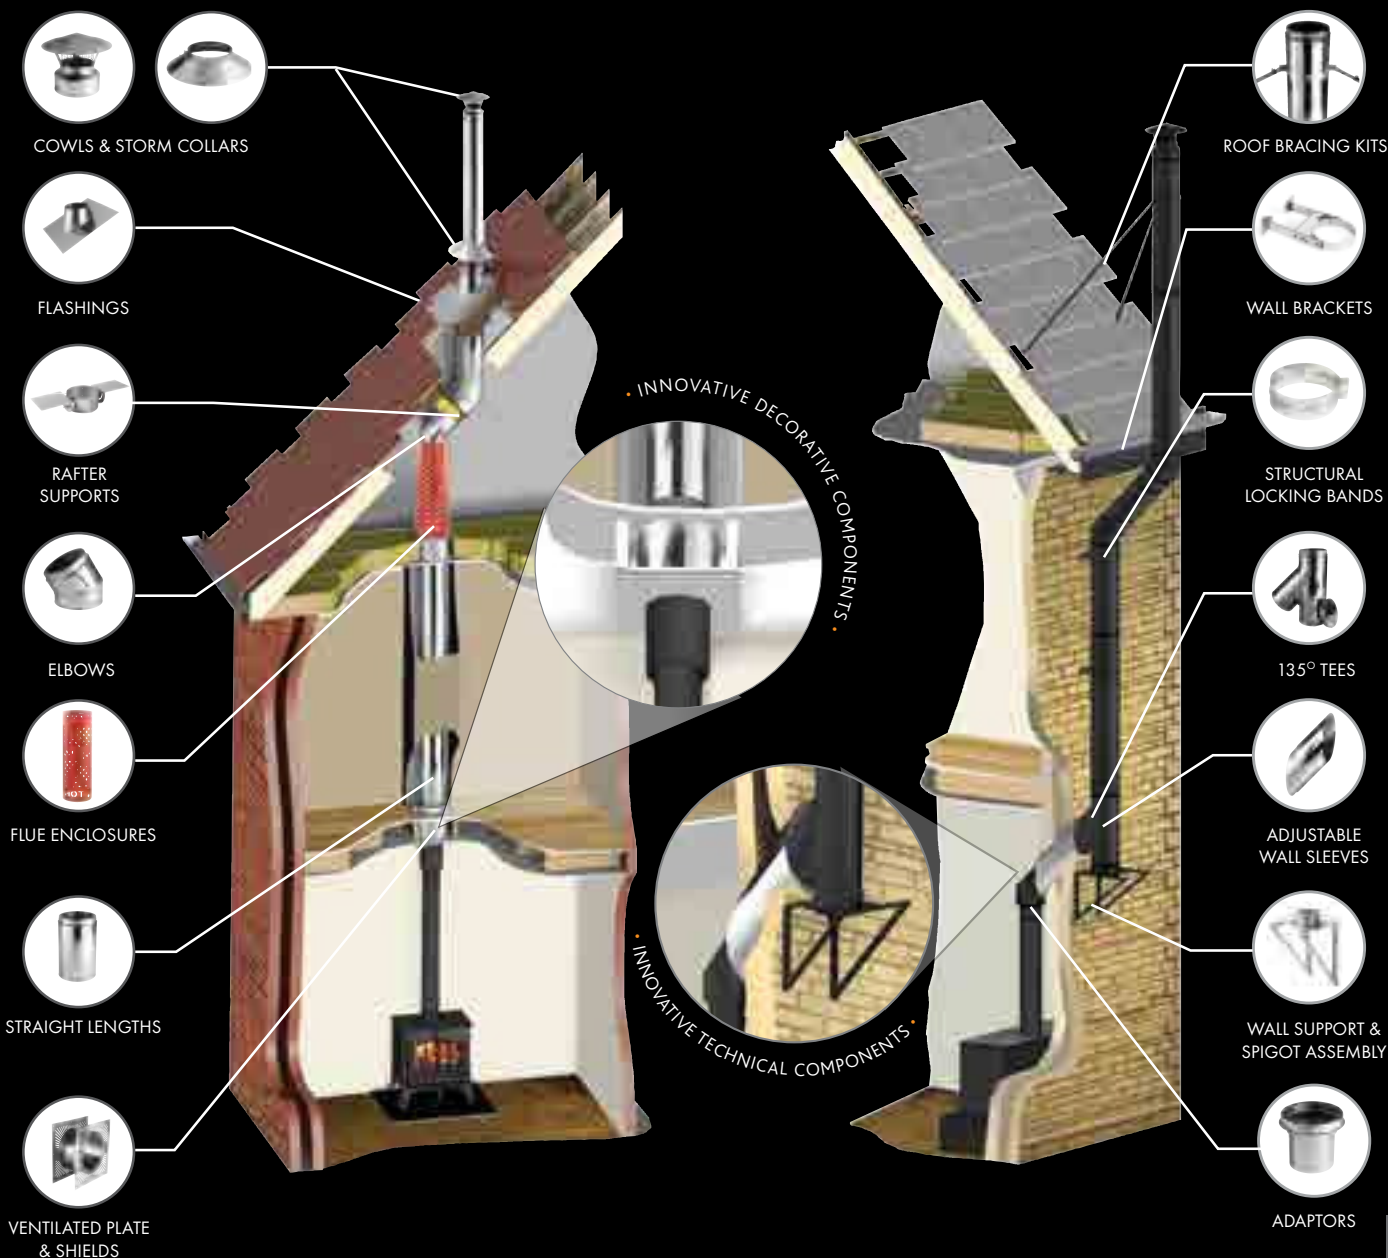

For further information or to request a brochure, contact your local retailer or visit www.stovax.com/chimneysystems