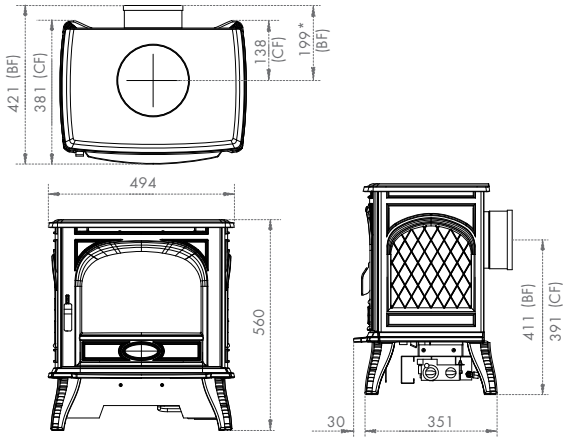

Correct Installation

A HETAS approved installer should undertake a site survey prior to purchase and must install any solid fuel Dovre stove or fireplace. Dovre gas stoves must be installed by a Gas Safe registered Engineer. The information on pages 67 to 71 is to assist you in your choice of a suitable Dovre fire or stove. It is not intended to be all the information required to install your fire or stove; this can be obtained from your local Dovre retailer or you can view/download the relevant full installation instructions from the Dovre website at www.dovre.co.uk

Page 54/55 - 280 Gas Stoves