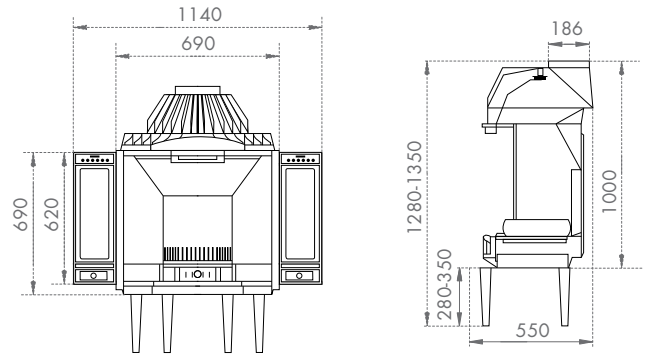

Page 48/49 - 2000 Multi-Fuel Fireplace†