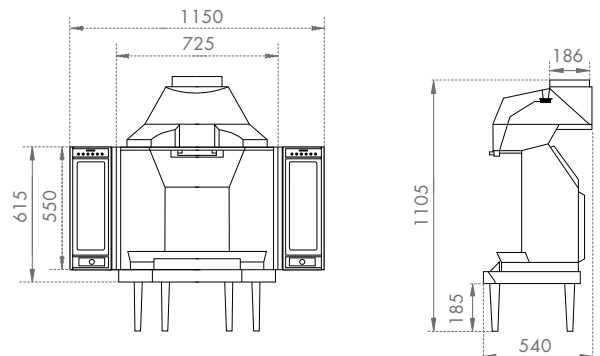

Page 52/53 - 2700 Wood Fireplace†