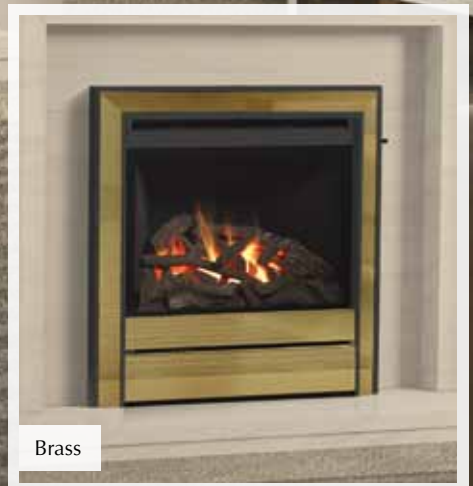

Chrome

Brass

Chollerton gas fire in Nickel featured in the Vitalia Limestone surround (page 36)