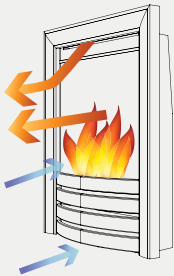

Install In:	Pre-Fab or Brick Chimney	
Efficiency:	87%	
Control:	Smartslide	
Heat Input:	High 4.1kW	Low 2.5kW
Heat Output:	High 3.4kW	Low 2.0kW