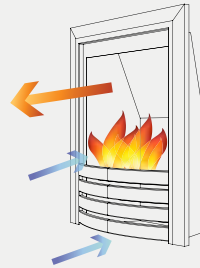

Deepline Radiant

Install In:	Pre-Cast*, Pre-Fab or Brick Chimney	
Efficiency:	51% (54% with Xtra canopy)	
Control:	Smartslide or Manual	
Heat Input:	High 6.75kW	Low 3.0kW
Heat Output:	High 3.2kW	Low 1.4kW

* When installed with a 75mm rebate surround