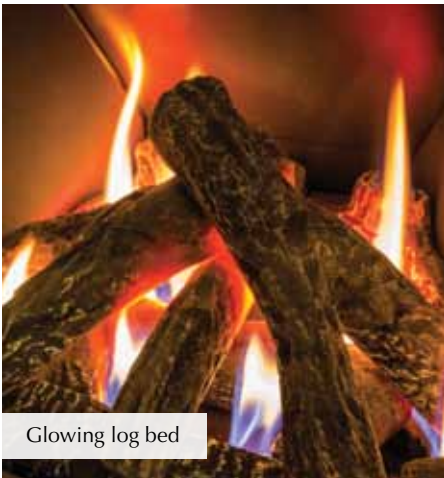

Vamella

Gas Fireplace

Behold the delight of a single, integrated fireplace with advanced gas technology, that's the marvel of the Vamella.

The innovative design of the exquisite micro marble encases the glass-fronted fire to create a true partnership of timeless beauty. Taking in every inch of the vast space, the flames will draw your gaze in to appreciate the glorious warmth of the fire.

Easy to fit, ignite and operate, the Vamella will satisfy your desire for a visionary masterpiece.

Models:	52" Fireplace
Finish:	Manila / White micro marble
Hearth:	Standard Lipped
Flue:	Conventional / Pre-Fabricated*

*See page 74