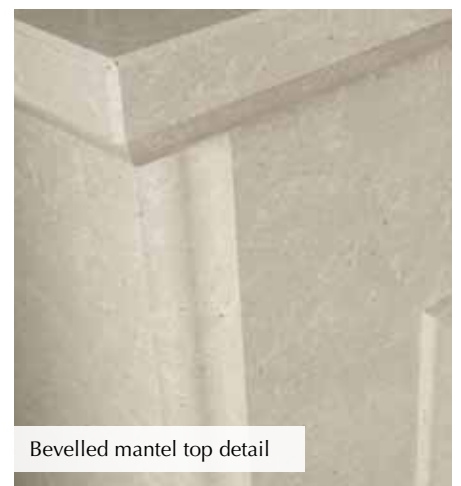

Bevelled mantel top detail