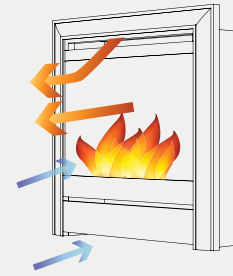

Widescreen

Install In:	Pre-Fab or Brick Chimney	
Efficiency:	88%	
Control:	Smartslide	
Heat Input:	High 5.5kW	Low 2.5kW
Heat Output:	High 4.4kW	Low 2.0kW

Balanced Flue Glass Fronted

This glass fronted balanced flue gas fire is pleasingly traditional with a welcome efficiency of 86% and a cosy 3.3kW heat output.