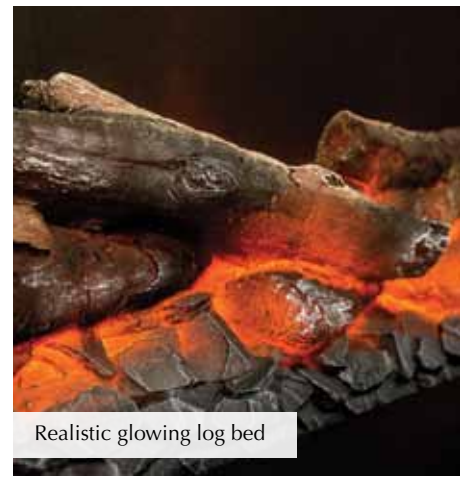

Wellsford

Electric Fireplace

Long, low and superbly adaptable, the Wellsford adds a charming presence to your home. This fireplace is available in timber or micro marble finishes with subtle design differences.

The timber Wellsford provides a chic presence with chamfered edges and bevelled hearth, choose from Pearlescent Cashmere or Soft White finishes.

While the micro marble option, available in Manila or White, is more stoic in design with a strong standard lipped hearth and solid top.

Available in Soft White finish with Chrome trim

Available in Manila micro marble with Chrome trim

Heywood

Electric Fireplace

Meet the Heywood, a distinctively modern design. With a chunky landscape configuration that provides the platform for a lively widescreen performance from the fire encased within.

Models:	46" Fireplace
Timber Finish:	Ivory / Stone
Hearth:	Bevelled Slim

46" Heywood electric fireplace in Stone finish

Arletta

Electric Fireplace

Whether your style is traditional or contemporary, the Arletta will suit. Its foursquare shape and inward sloping frame showcases the expansive fire perfectly.