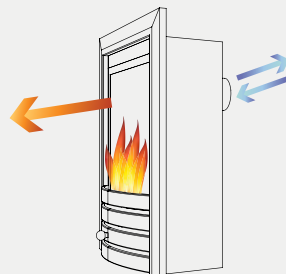

Install In:	Balanced Flue	
Efficiency:	86%	
Control:	Manual	
Heat Input:	High 4.2kW	Low 2.9kW
Heat Output:	High 3.3kW	Low 2.2kW