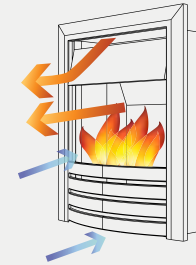

Deepline Convector

Hot air is transferred through the canopy to circulate the warmth around your room.

Install In:	Pre-Fab or Brick Chimney	
Efficiency:	62%	
Control:	Smartslide or Manual	
Heat Input:	High 6.75kW	Low 3.0kW
Heat Output:	High 3.8kW	Low 1.7kW

Glass Fronted

Mid-Depth

A panel of ceramic glass prevents air from being sucked up through the front of the fire and directing heat up the chimney, meaning a higher percentage of convected and radiant heat is propelled back into the room.