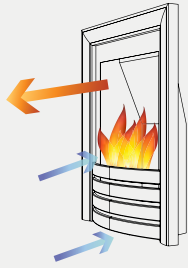

Step 2: Choosing The Right Engine

Open Fronted

Slimline Radiant

Radiant gas fires pull in cold air through their open front, circulating it over the real flames and emitting it back into the room.

Install In:	Pre-Cast, Pre-Fab or Brick Chimney	
Efficiency:	50% (58% with Xtra canopy)	
Control:	Smartslide or Manual	
Heat Input:	High 6.75kW	Low 3.0kW
Heat Output:	High 3.1kW	Low 1.4kW