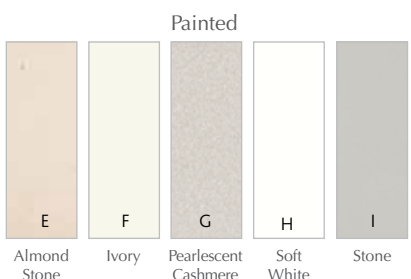

Finishes

And dimensions

Finishes Available