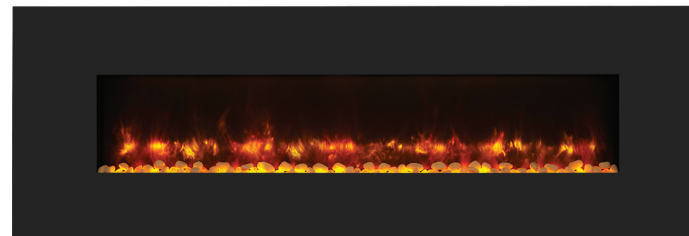

radiance 150W