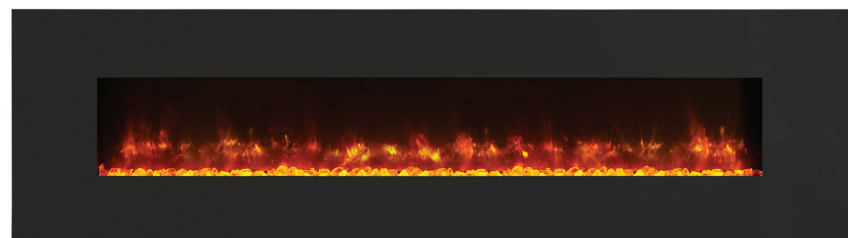

radiance 190W