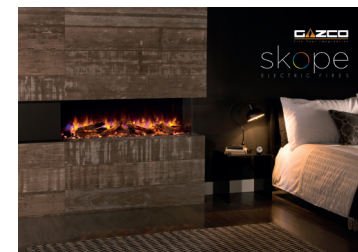

Electric | Fires & Stoves