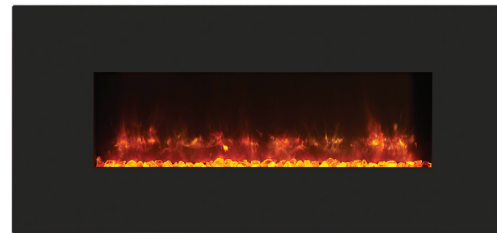

radiance 100W