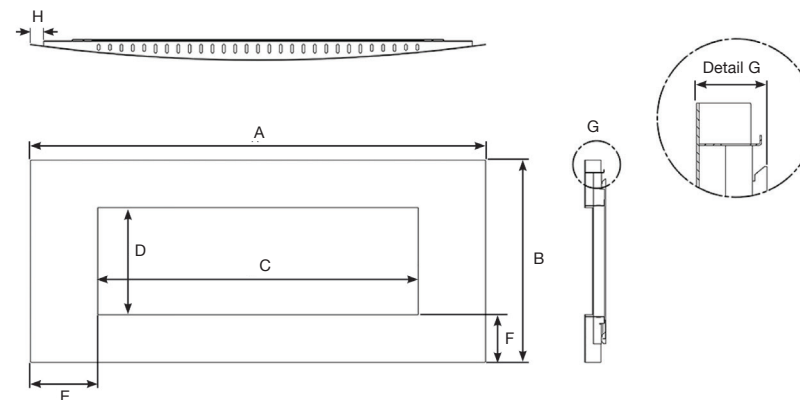

frame dimensions - radiance inset verve xs