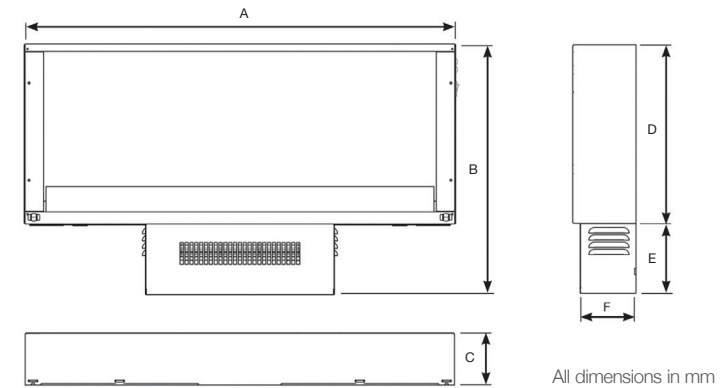

*Depth of overall installation including 10mm deep wall mounting bracket.

optional fuel effects and accessories

Fuel Effect	Product Codes					Product Code	Description
	50W	80W	100W	150W	190W		
Clear Crushed Glass	919-008	919-008	919-021	919-021	919-034	919-802	Radiance Semi-Recess Kit
Black Glass Beads	923-788	923-788	923-788	923-788	923-735		
Clear Glass Beads	923-774	923-774	923-774	923-774	923-797		

For a more minimalist installation, an optional semi-recess kit is available for reducing the depth of the wall mounted Radiance by recessing it in a pre-constructed 90mm cavity.

fire dimensions - wall mounted radiance

	A	B	C	D	E	F
Radiance 50W	590	515	136	370	145	120
Radiance 80W	890	515	136	370	145	120
Radiance 100W	1090	515	136	370	145	120
Radiance 150W	1590	515	136	370	145	120
Radiance 190W	1990	515	136	370	145	120