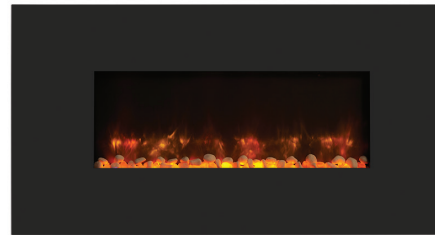

radiance 80W