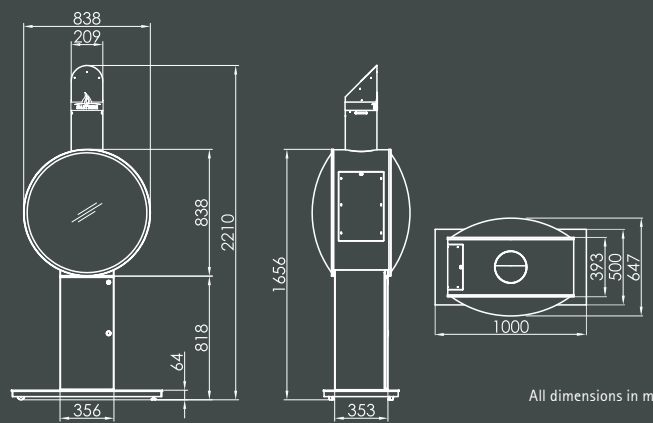

Dimensions | Side view | Top view

FUORA G

FUORA K

All dimensions in mm