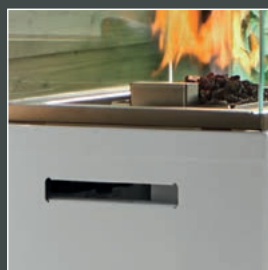

Base with recessed lateral grips