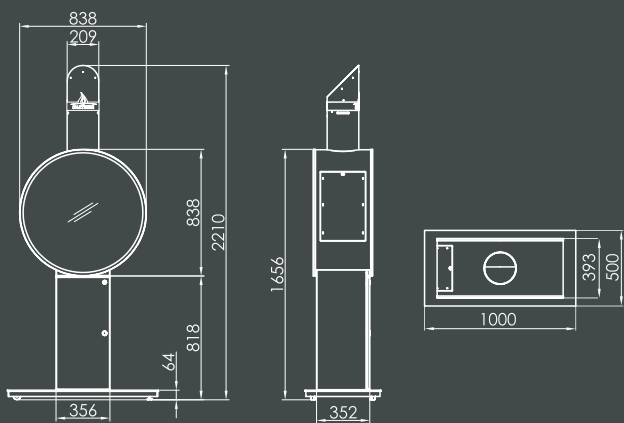

Dimensions | Side view | Top view

FUORA G