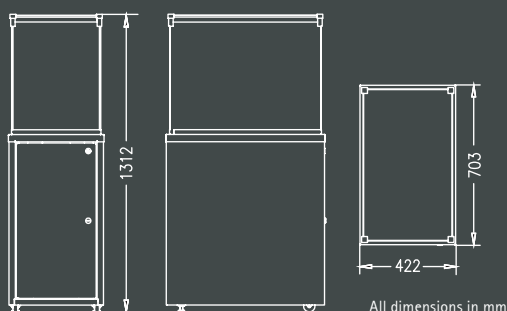

## Dimensions | Side view | Top view

All dimensions in mm

## Colours

Nero

White

Dimensions | Side view | Top view

All dimensions in mm

## Dimensions and weight

Product	Fuora R	Fuora Q	Fuora Q-XL	Fuora G	Fuora K
Dimensions (w·h·d) mm	ø 400 x 1390	422 x 1386 x 424	702 x 1312 x 422	1000 x 2210 x 500	1000 x 2210 x 647
Dimensions of the glass (w·h·d) mm	ø 400 x 500	381 x 495 x 381	386 x 496 x 666	ø 827	ø 827
Total weight kg	31	42	38	88	91