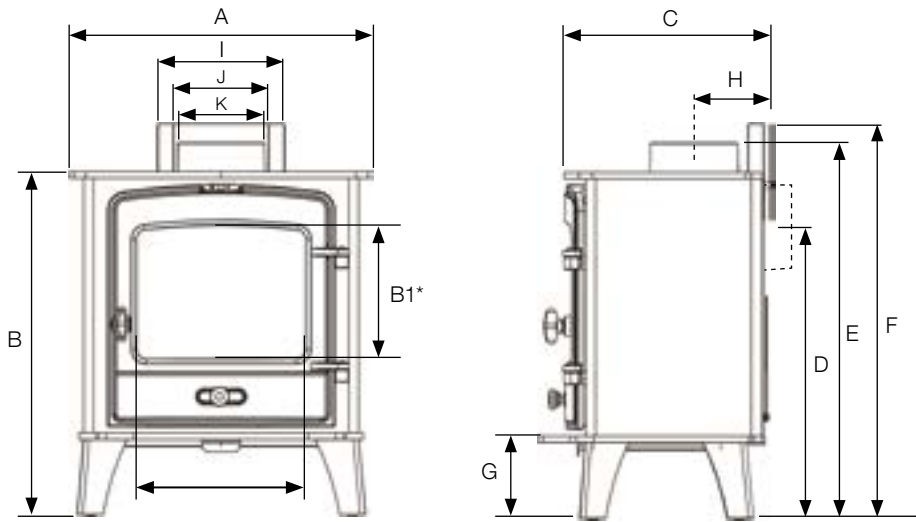

*Stockton 5 Wide only

Available
Autumn 2021

Stovax County 5 Wide Ecodesign Fixed Grate
Wood & Multi-fuel stove burning logs

Dimensions

	A	A1*	B	B1*	C	D	E	F	G	H	I	J	K
County 3	389	191	511	201	277	423	558	588	107	125	200	150	137
County 5	482	269	545	207	326	589	619	455	130	125	200	150	137
County 5 Wide	603	376	600	263	268	507	647	676	130	120	200	150	137
County 8	603	376	621	263	396	516	667	697	150	135	204	165	162

*Glass Viewing Area

All dimensions in mm (25.4 mm = 1")

Stovax Ltd Falcon Road, Sowton Industrial Estate, Exeter, Devon, England EX2 7LF

Trade sales: 01392 474000 • Export sales: 00 44 1392 261990

Email: info@stovax.com • Export Email : exportsales@stovax.com