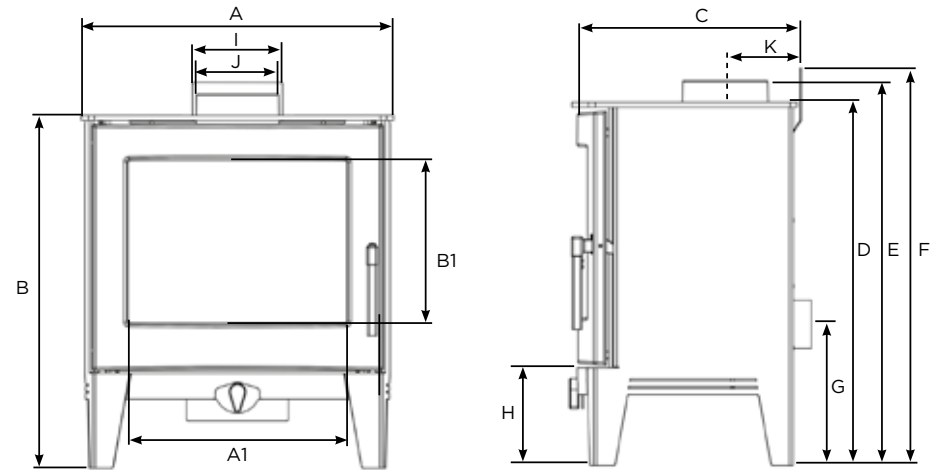

DIMENSIONS

	A	A1*	B	B1*	C	D	E	F	G	H	I	J	K
Futura 5	588	366	588	271	407	588	622	642	229	158	137	139	171

DISTANCE TO COMBUSTIBLES	Distance from Sides	Distance from Rear
Futura 5 Wood with twin wall flue pipe & heat shield	150mm	75mm
Futura 5 Multi-fuel with twin wall flue pipe & heat shield	150mm	75mm

Product Codes

715-010	Futura 5 Woodburning
715-458	Futura 5 Multi-fuel
998-080	Outdoor Air Kit - 80mm

Note: Minimum distance to combustible material must be 450mm from any exposed single wall flue pipe.

*Glass Viewing Area
All dimensions are in mm.

Stovax Limited, Falcon Road, Sowton Industrial Estate,
Exeter, Devon, England EX2 7LF

Trade Sales: 01392 474000 / NI: 01392 261990

Email: info@stovax.com / NI: northernireland@stovax.com

Export Sales: +44 1392 261990 • Email: exportsales@stovax.com

stovax.com

Find Your Local
Expert Retailer

You can find your nearest
retailer by visiting:
stovax.com/retailers

FUT5ADD0721

© All material copyright Stovax Limited 2021. A member of the Stovax Group / E & O E.

Paper sourced from sustainable forests and printed using vegetable based inks.