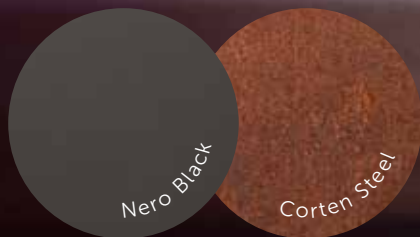

SOLID OAK RING

(965-167)

GRILL

(965-145)

PROTECTIVE COVERS

(965-179 - Standard Cover)

(965-192 - Large Wooden Ring Cover)

“ Do you remember those summer evenings out on the terrace? How we'd laugh and eat together around the fire... ”