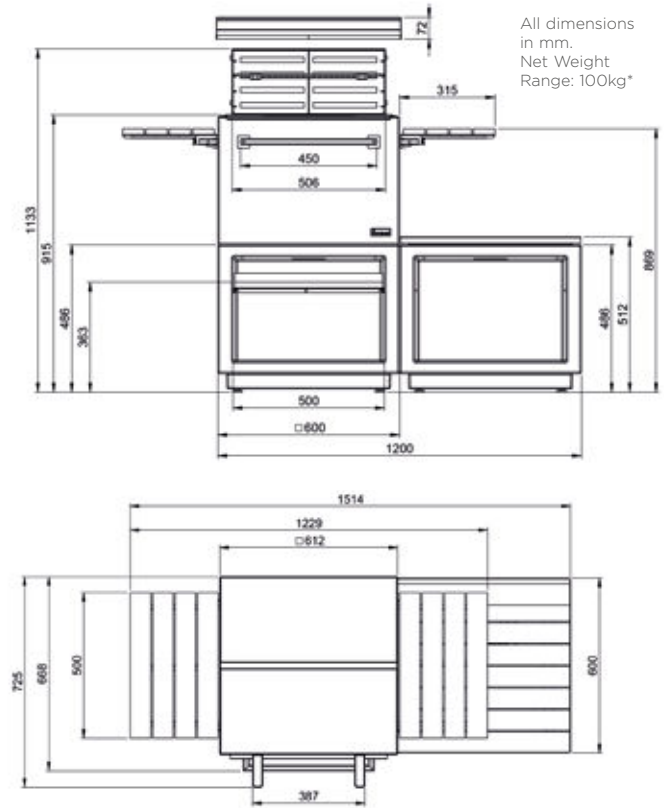

Dimensions

Please note: Concrete may be liable to surface crazing. Whilst not a fault, if finish is not desired, repairs can be made with light/acrylic filler.

*We strongly recommend that you consider the local regulations regarding safety distances to buildings and vegetation before assembling the product and putting it to use. Please also be aware of possible local temporary fire bans during droughts. In the case that the Air is placed on a wooden or composite deck, we strongly recommend covering the floor around it with non-combustible material (minimum 50cm wide) in order to distribute weight, avoid embers leaving marks in the deck and in worst case fire.

Owing to variations in lighting and printing inks, the finishes illustrated may differ slightly from actual models.

Find Your Retailer

Find your nearest retailer at:
www.nordpeis.co.uk/retailers

NPAIR 0422

© All material copyright Stovax Ltd 2022
E & O E

Paper sourced from sustainable forests & printed using vegetable based inks