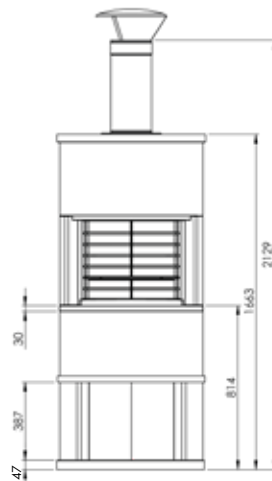

NEW

 Nordpeis

Roma

Elegant open-air heat

Roma with grill removed
Reverse: Roma with removable
grill in situ

Prolong your relaxing evenings outside with the warmth of a Roma outdoor fireplace. With an elegant and modern cylindrical exterior and made from lightweight concrete, the Roma is easy to assemble and install and makes an instant freestanding al fresco statement.

The combustion chamber offers an optimal view of the flames and finished in light-coloured Thermotte™, which is extremely durable and shock-resistant. The Roma also comes with a removable grill that can be easily slotted inside the chamber with the provided tools for cooking your own outdoor cuisine.

Dimensions

Product code: 765-025

All dimensions in mm.
Net Weight Range: 352kg**

The nature of the Roma's concrete material may be liable to surface crazing. Whilst for some this natural change in the material makes for attractive aesthetic, if not desired, repairs can be made with light/acrylic filler. If you wish to tailor your Roma further to a colour scheme, the unfinished concrete can be painted with silica-based masonry paint to suit your garden design.