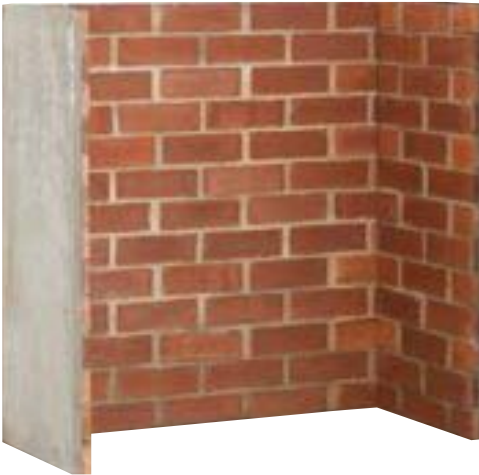

## BRICK CHAMBERS

---

RUSTIC

1X (1015W X 1000H X 30 THICK) 2X (450W X 1000H X 30 THICK)

RUSTIC HERRINGBONE

1X (1015W X 1000H X 30 THICK) 2X (450W X 1000H X 30 THICK)

BRICK CHAMBERS

COBBLED RED