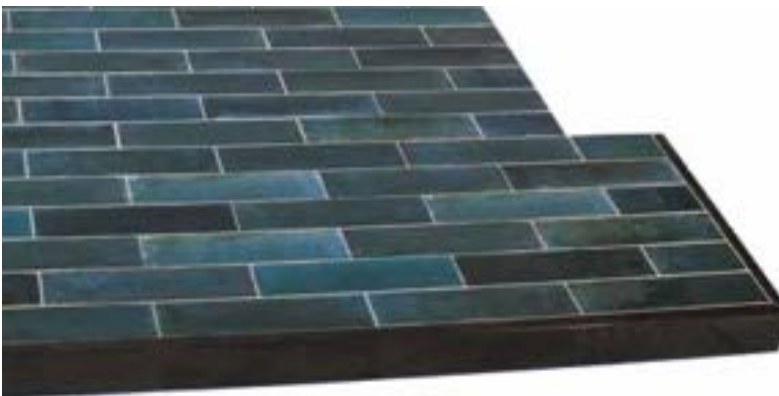

LUME BLUE (49" & 54")

1240 X 381 (FRONT) + 950 X 450 (TONGUE)

1370 X 381 (FRONT) + 950 X 450 (TONGUE)