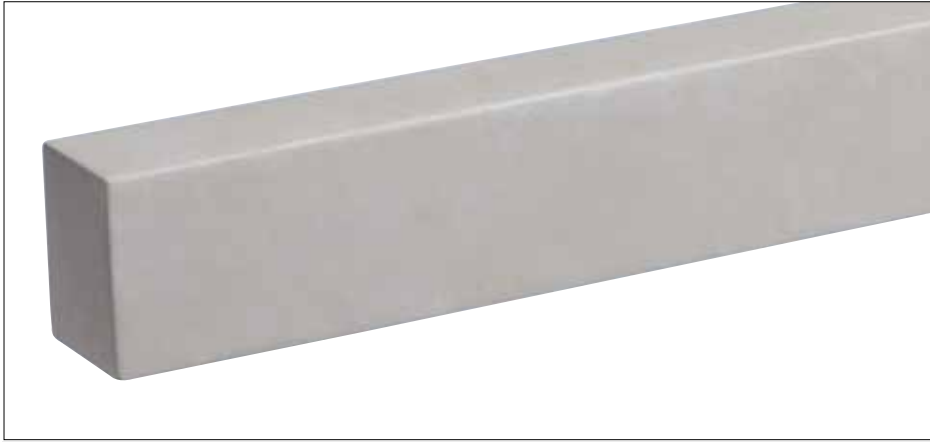

Heritage Oak Beam

(Available in 48", 54" **NEW**)

Rustic Dark Oak Beam

(Available in 48", 54")

Rustic Natural Oak Beam

(Available in 48", 54")

**Ambient Lighting for Classic Beams**

Our 48" and 54" classic beams can be supplied with an ambient lighting kit as an optional extra. Ambient lighting helps to create a warm and inviting atmosphere in your living space by subtly illuminating your fireplace.