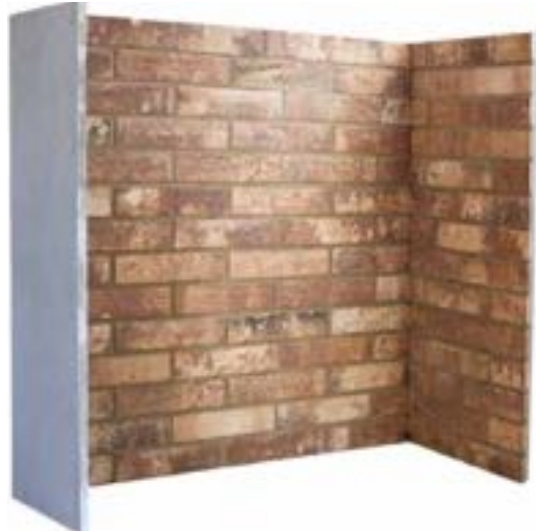

1X (1015W X 1000H X 30 THICK) 2X (450W X 1000H X 30 THICK)

RAINBOW

1X (1015W X 1000H X 30 THICK) 2X (450W X 1000H X 30 THICK)

RETURNS & ARCH

1X (1015W X 1000H) + 2X (450W X 850H)  
ARCH 1115W X 215H / SIDE RETURNS 95-100W / ARCH OPENING 810H