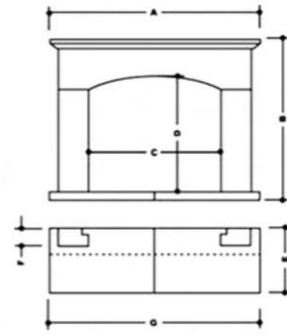

OPTIONS:

Back panel to create the correct opening size for your fire
 To create a truly spectacular surround ask your retailer to request a price for any of the following items for your individually sized chamber:
 Inner hearth, Chamber linings, Kerb set

LUDLOW

The soft arch and striking lines are the feature of the very popular design to suit all locations.

	48 inch		54 inch		60 inch	
	inches	mm	inches	mm	inches	mm
A	48	1219	54	1372	60	1524
B	37	940	38.5	978	41.5	1054
C	30	762	36	914	42	1067
D	26.5	673	28.5	724	32.5	826
E	15	381	15	381	15	381
F	4	102	4	102	4	102
G	48	1219	54	1372	60	1524