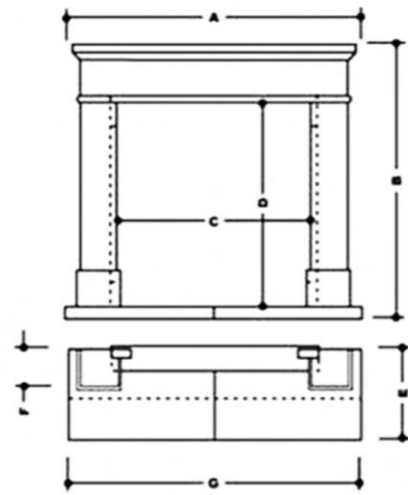

OPTIONS:

Back panel to create the correct opening size for your fire
To create a truly spectacular surround ask your retailer to request a price for any of the following items for your individually sized chamber:
Inner hearth, Chamber linings, Kerb set

COLCHESTER

Classic and beautifully refined, the Colchester has a stately elegance and timeless quality that sets it apart.

	48 inch		54 inch		60 inch	
	inches	mm	inches	mm	inches	mm
A	48	1219	54	1372	60	1524
B	45	1143	47	1194	51	1295
C	32	813	38	965	44	1118
D	34	660	36	914	40	1016
E	15	381	15	381	15	381
F	6	152	6	152	6	152
G	48	1219	54	1321	60	1524