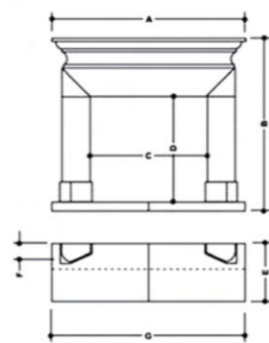

COLCHESTER

Classic and beautifully refined, the Colchester has a stately elegance and timeless quality that sets it apart.

	48 inch		54 inch		60 inch	
	inches	mm	inches	mm	inches	mm
A	48	1219	54	1372	60	1524
B	45	1143	47	1194	51	1295
C	32	813	38	965	44	1118
D	34	660	36	914	40	1016
E	15	381	15	381	15	381
F	6	152	6	152	6	152
G	48	1219	54	1321	60	1524

OPTIONS:

Back panel to create the correct opening size for your fire
 To create a truly spectacular surround ask your retailer to request a price for any of the following items for your individually sized chamber:
 Inner hearth, Chamber linings, Kerb set

MONTGOMERY I

Imposing and very versatile this surround has many assets.

	48 inch		54 inch		60 inch	
	inches	mm	inches	mm	inches	mm
A	48	1219	54	1372	60	1524
B	48	1219	50	1270	53.5	1359
C	26	660	32	813	36	914
D	28	711	30	762	32.5	826
E	18	457	18	457	18	457
F	5	127	5	127	5	127
G	48	1219	54	1372	60	1524