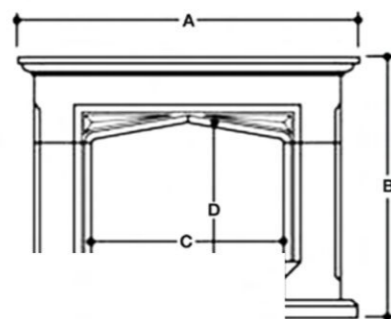

PORTCHESTER

The moulding and graceful lines of our elegant English Tudor style surround combines smooth detailing to give a refined and timeless ambience to any size room.

	48 inch		54 inch		60 inch	
	inches	mm	inches	mm	inches	mm
A	48	1219	54	1372	60	1524
B	40	1016	43	1092	46	1168
C	26	660	30	762	34	864
D	27.5	699	28.5	724	31.5	800
E	18	457	18	457	18	457
F	4	102	4	102	4	102
G	48	1219	54	1372	60	1524