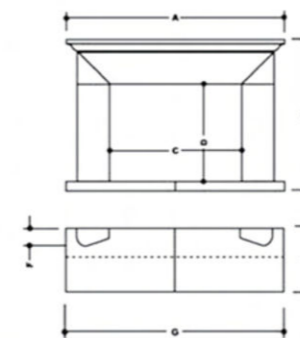

MONTGOMERY I

Imposing and very versatile this surround has many assets.

	48 inch		54 inch		60 inch	
	inches	mm	inches	mm	inches	mm
A	48	1219	54	1372	60	1524
B	48	1219	50	1270	53.5	1359
C	26	660	32	813	36	914
D	28	711	30	762	32.5	826
E	18	457	18	457	18	457
F	5	127	5	127	5	127
G	48	1219	54	1372	60	1524

OPTIONS:

Back panel to create the correct opening size for your fire £105.
To create a truly spectacular surround ask your retailer to request a price for any of the following items for your individually sized chamber:
Inner hearth, Chamber linings, Kerb set

MONTGOMERY III

With the mantel for a more traditional look.

	48 inch		54 inch		60 inch	
	inches	mm	inches	mm	inches	mm
A	48	1219	54	1372	60	1524
B	36	914	38	965	41.5	1054
C	26	660	32	813	36	914
D	22	559	24	610	26.5	673
E	18	457	18	457	18	457
F	5	127	5	127	5	127
G	48	1219	54	1372	60	1524