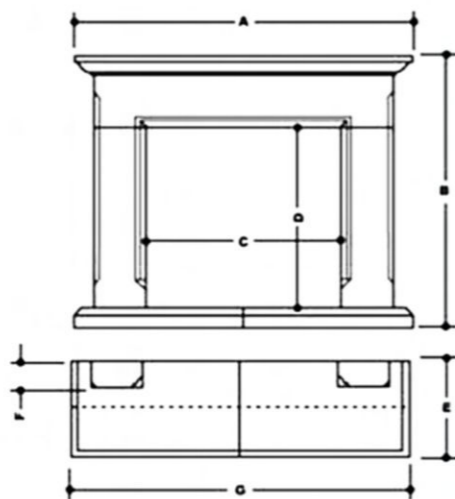

48 inch		54 inch		60 inch	
	inches	mm	inches	mm	inches	mm
A	48	1219	54	1372	60	1524
B	40	1016	43	1092	46	1168
C	26	660	32	813	38	965
D	26	660	29	737	32	813
E	15	381	15	381	15	381
F	4	102	4	102	4	102
G	48	1219	54	1372	60	1524

OPTIONS:

Back panel to create the correct opening size for your fire
To create a truly spectacular surround ask your retailer to request a price for any of the following items for your individually sized chamber:
Inner hearth, Chamber linings, Kerb set