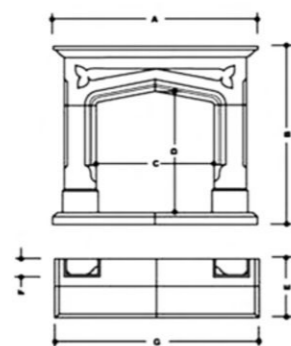

OPTIONS:

Back panel to create the correct opening size for your fire
To create a truly spectacular surround ask your retailer to request a price for any of the following items for your individually sized chamber:
Inner hearth, Chamber linings, Kerb set

EASTNOR

An impressive and intricately detailed style that will project a truly majestic presence in any setting.

	48 inch		54 inch		60 inch	
	inches	mm	inches	mm	inches	mm
A	48	1219	54	1372	60	1524
B	44	1118	45.5	1156	49	1245
C	26	660	32	813	38	965
D	29.5	749	31	787	34.5	876
E	15	381	15	381	15	381
F	4	102	4	102	4	102
G	48	1219	54	1372	60	1524