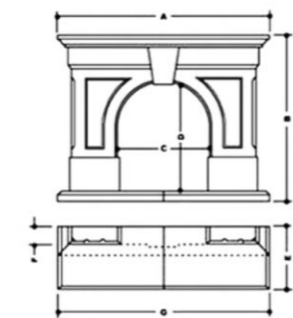

CLEARWELL

A surround that demands respect and uses a functional keystone first developed in architecture by the Romans over 200 years ago.

	60 inch		65inch	
	inches	mm	inches	mm
A	60	1524	65	1651
B	47	1194	47	1194
C	26	660	31	787
D	30.25	768	30.25	768
E	18	457	18	457
F	4	102	4	102
G	60	1524	65	1651