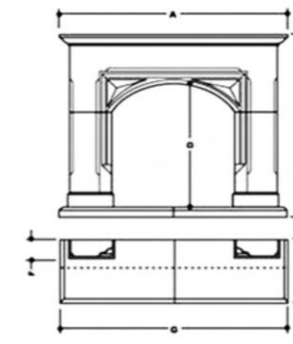

WINCHESTER

Timeless, yet modern, detailed yet simple, the Winchester is a surround that you will love for years to come.

	60 inch		65inch	
	inches	mm	inches	mm
A	60	1524	65	1651
B	50	1270	52	1321
C	30	762	35	889
D	33	838	35	889
E	18	457	18	457
F	5	127	5	127
G	60	1524	65	1651