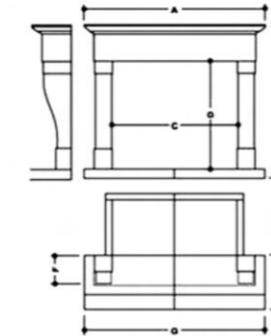

ROCHESTER

With French inspiration and English limestone this magnificent surround will take centre stage in any home.

	60 inch		65 inch	
	inches	mm	inches	mm
A	60	1524	65	1651
B	51	1295	51	1295
C	42	1067	47	1194
D	36	914	36	914
E	18	457	18	457
F	10	254	10	254
G	60	1524	65	1651