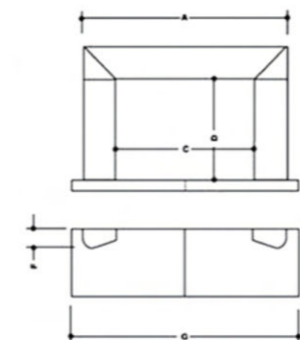

MONTGOMERY II

Remove the cushion mould and mantel to create a striking design with a modern feel.

	48 inch		54 inch		60 inch	
	inches	mm	inches	mm	inches	mm
A	42	1067	48	1219	54	1372
B	39	991	41	1041	44.5	1130
C	26	660	32	813	36	914
D	28	711	30	762	32.5	826
E	18	457	18	457	18	457
F	5	127	5	127	5	127
G	48	1219	54	1372	60	1524

OPTIONS:

Back panel to create the correct opening size for your fire
To create a truly spectacular surround ask your retailer to request a price for any of the following items for your individually sized chamber:
Inner hearth, Chamber linings, Kerb set

MONTGOMERY IV

Simplistic, elegant and magnificent. Sometimes the best things are just uncomplicated.

	48 inch		54 inch		60 inch	
	inches	mm	inches	mm	inches	mm
A	42	1067	48	1219	54	1372
B	33	838	35	889	38.5	978
C	26	660	32	813	36	914
D	22	559	24	610	26.5	673
E	18	457	18	457	18	457
F	5	127	5	127	5	127
G	48	1219	54	1372	60	1524