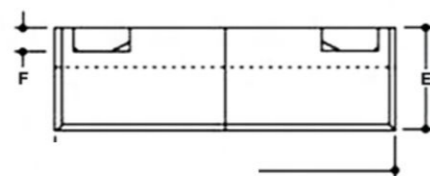

PORTCHESTER

The moulding and graceful lines of our elegant English Tudor style surround combines smooth detailing to give a refined and timeless ambience to any size room.

	48 inch		54 inch		60 inch	
	inches	mm	inches	mm	inches	mm
A	48	1219	54	1372	60	1524
B	40	1016	43	1092	46	1168
C	26	660	30	762	34	864
D	27.5	699	28.5	724	31.5	800
E	18	457	18	457	18	457
F	4	102	4	102	4	102
G	48	1219	54	1372	60	1524