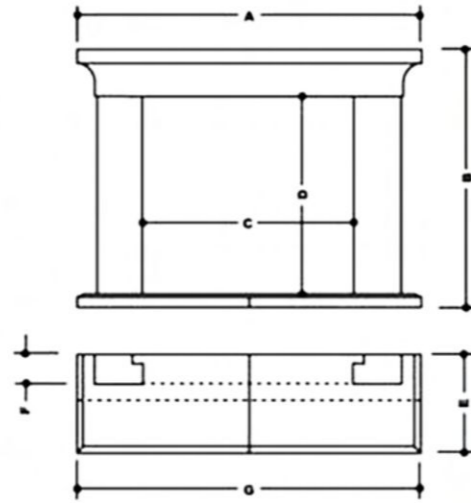

OPTIONS:

Back panel to create the correct opening size for your fire
To create a truly spectacular surround ask your retailer to request a price for any of the following items for your individually sized chamber:
Inner hearth, Chamber linings, Kerb set

IONA

Graceful and beautifully sculpted curves, the Iona offers the ultimate in contemporary styling.

	48 inch		54 inch		60 inch	
	inches	mm	inches	mm	inches	mm
A	48	1219	54	1372	60	1524
B	36	914	39	991	43	1092
C	28	711	34	864	40	1016
D	27	686	30	762	34	864
E	15	381	15	381	15	381
F	4	102	4	102	4	102
G	48	1219	54	1372	60	1524