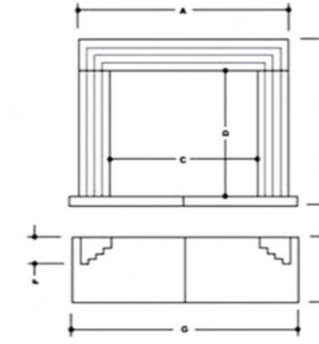

HELMSLEY

A true geometrically inspired art deco surround to compliment any interior.

	48 inch		54 inch		60 inch	
	inches	mm	inches	mm	inches	mm
A	44	1118	50	1270	56	1422
B	36	914	38	965	42	1067
C	30	762	36	914	42	1067
D	27	686	29	737	33	838
E	15	381	15	381	15	381
F	6	152	6	152	5	152
G	48	1219	54	1372	60	1524