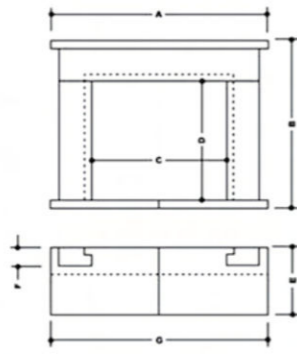

OPTIONS:

Back panel to create the correct opening size for your fire
 To create a truly spectacular surround ask your retailer to request a price for any of the following items for your individually sized chamber:
 Inner hearth, Chamber linings, Kerb set

LOARRE

Combines straight lines and clear-cut styling with an elegant charm that will suit both traditional and modern living.

	48 inch		54 inch		60 inch	
	inches	mm	inches	mm	inches	mm
A	48	1219	54	1372	60	1524
B	37.5	953	39.5	1003	43	1092
C	30	762	36	914	42	1067
D	26.5	673	28.5	724	32	813
E	15	381	15	381	15	381
F	4	102	4	102	4	102
G	48	1219	54	1372	60	1524