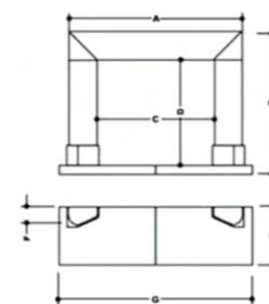

MONTGOMERY III

With the mantel for a more traditional look.

	48 inch		54 inch		60 inch	
	inches	mm	inches	mm	inches	mm
A	48	1219	54	1372	60	1524
B	36	914	38	965	41.5	1054
C	26	660	32	813	36	914
D	22	559	24	610	26.5	673
E	18	457	18	457	18	457
F	5	127	5	127	5	127
G	48	1219	54	1372	60	1524

OPTIONS:

Back panel to create the correct opening size for your fire
To create a truly spectacular surround ask your retailer to request a price for any of the following items for your individually sized chamber:
Inner hearth, Chamber linings, Kerb set

MONTGOMERY II

Remove the cushion mould and mantel to create a striking design with a modern feel.

	48 inch		54 inch		60 inch	
	inches	mm	inches	mm	inches	mm
A	42	1067	48	1219	54	1372
B	39	991	41	1041	44.5	1130
C	26	660	32	813	36	914
D	28	711	30	762	32.5	826
E	18	457	18	457	18	457
F	5	127	5	127	5	127
G	48	1219	54	1372	60	1524