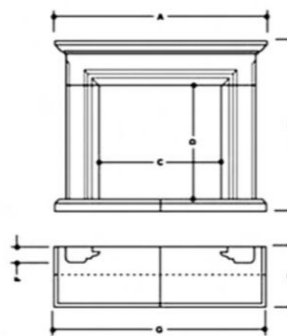

ISLAY

Timeless styling and the elegant lines of architecture, the Islay will give your room a soft period grace.

	48 inch		54 inch		60 inch	
	inches	mm	inches	mm	inches	mm
A	48	1219	54	1372	60	1524
B	40	1016	42	1067	46	1168
C	26	660	32	813	38	965
D	26	660	28	711	32	813
E	15	381	15	381	15	381
F	4	102	4	102	4	102
G	48	1219	54	1372	60	1524