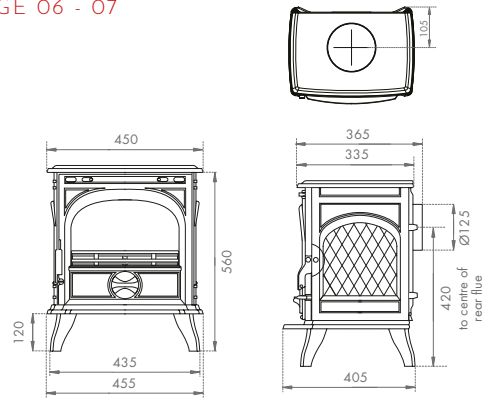

Technical Information

250 Multi-Fuel Stove

PAGE 06 - 07

Product Codes

DV-250 Matt Black multi-fuel with riddling grate and Airwash system

DV250SCKIT Smoke control kit