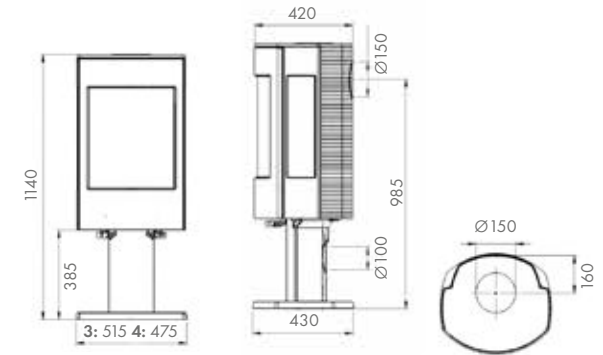

Astroline 4 Wood Stove

PAGE 10 - 11

Product Codes

DV-ASTRO4CB/P Matt Black coloured woodburner with pedestal base, Cleanburn and external air connection