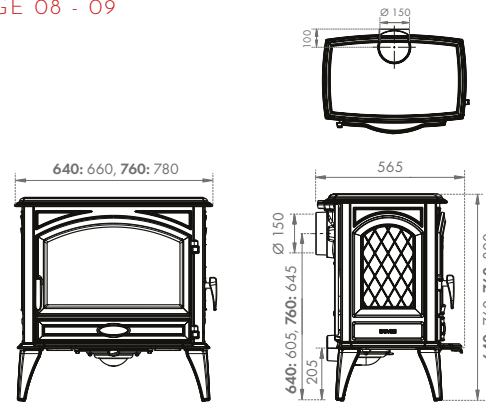

640WD & 760WD Wood Stoves

PAGE 08 - 09

Product Codes

DV-640WD Matt Black woodburner with Cleanburn & Airwash

DV-760WD Matt Black woodburner with Cleanburn & Airwash