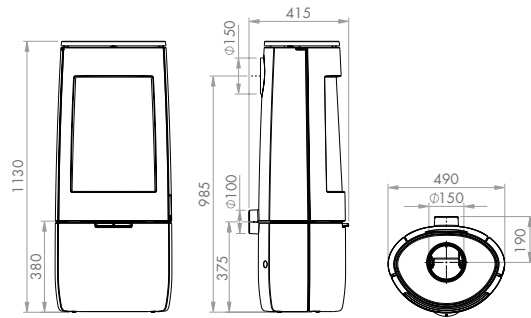

Correct Installation

An approved competent person of solid fuel installations should undertake a site survey prior to purchase and must install any Dovre stove or fireplace. Your Dovre retailer will be able to advise on this. The below information is to assist you in your choice of a suitable Dovre fire or stove. It is not intended to be all the information required to install your fire or stove; this can be obtained from your local Dovre retailer or you can view/download the relevant full installation instructions from the Dovre website at www.dovre.co.uk

Bold 400 Wood Stove

PAGE 14 - 15

Product Codes

DV-BOLD400 Bold 400, Matt Black on legs