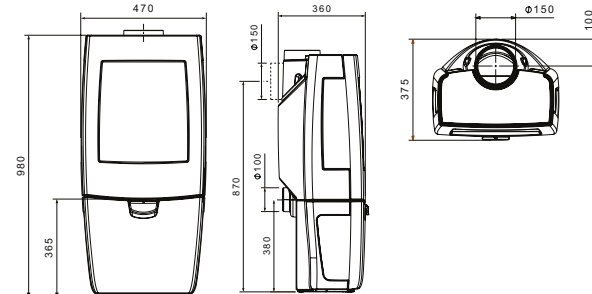

Sense 203 Wood Stove

PAGE 18 - 19

Product Codes

DV-SENSE203 Sense 203 box mounted, with side windows, Cleanburn & Airwash, Matt Black

DV-SNSESZKIT Smoke Control Area Kit

DV-HS-SENSE Heat Shield Kit