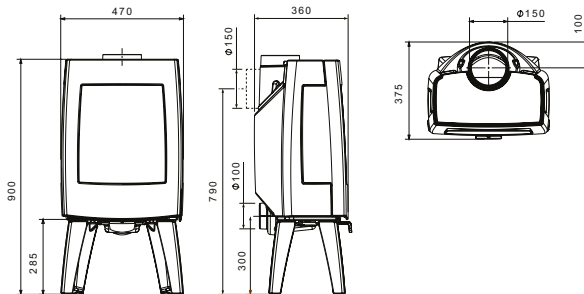

Sense 103 Wood Stove

PAGE 18 - 19

Product Codes

DV-SENSE103 Sense 103 with side windows, legs, Cleanburn & Airwash, Matt Black

DV-SNSESZKIT Smoke Control Area Kit

DV-HS-SENSE Heat Shield Kit