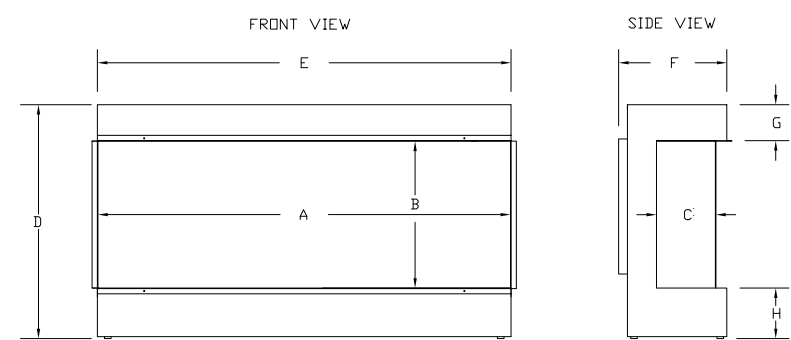

## Dimensions Azar 750-FD

Model	A	B	C	D	E	F	G	H
Azar 750-FD	750	650	180	865	754	320	100	115

Running costs from 1.3 pence / hr.\* (Refer to page 54)