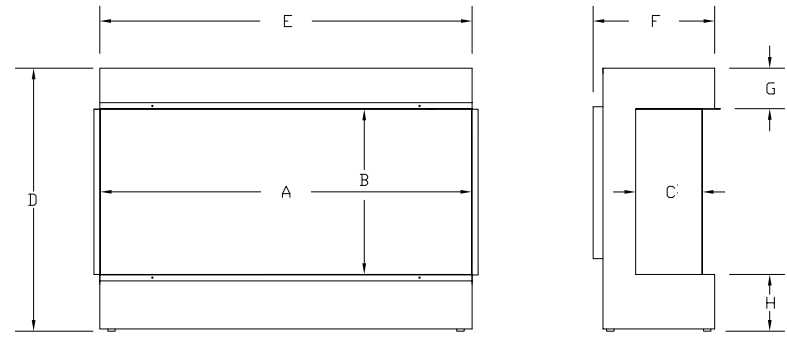

eferno Azar 1000-FD

3-sided glass configuration shown installed into the Stylist 1372 FLAT WALL FIX.

Dimensions Azar 1000-FD