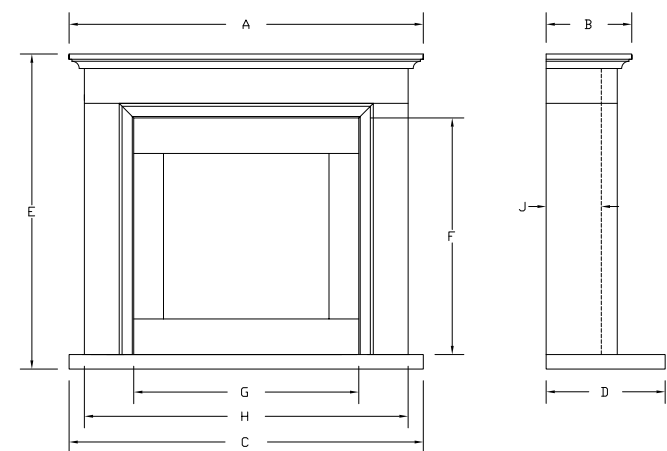

Dimensions Alcludia

Model	A	B	C	D	E	F	G	H	J
Alcludia 1220	1220	295	1220	410	1085	815	775	1115	190
Alcludia 1372	1372	305	1372	410	1160	835	842	1252	190

Alcludia - fireplace features

- Manufactured in Bella Crème natural limestone.
- High quality seamless construction. *(Refer to page 54)
- Available in 1220 and 1372mm wide options.
- Hearth and slips available in matching Bella Crème or Granite.