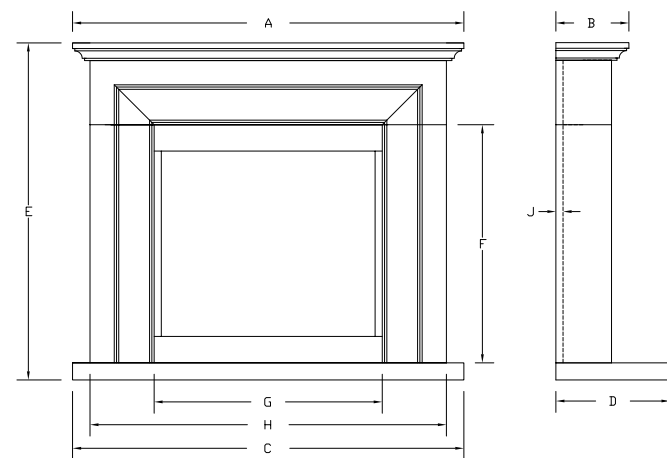

Dimensions Cotswolds

Model	A	B	C	D	E	F	G	H	J
Cotswold 1372	1372	256	1372	400	1182	835	800	1250	25
Cotswold 1524	1524	256	1424	400	1182	835	952	1402	25

Cotswold - fireplace features

- Manufactured in Bella Crème natural limestone.
- High quality seamless construction. *(Refer to page 54)
- Hearth and slips available in matching Bella Crème or Granite.