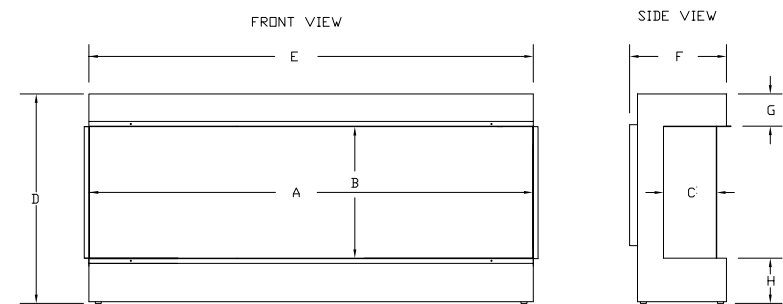

eferno Azar 1500-FD

3-sided glass configuration shown installed into the Stylist 1950 FLAT WALL FIX.

Dimensions Azar 1500-FD