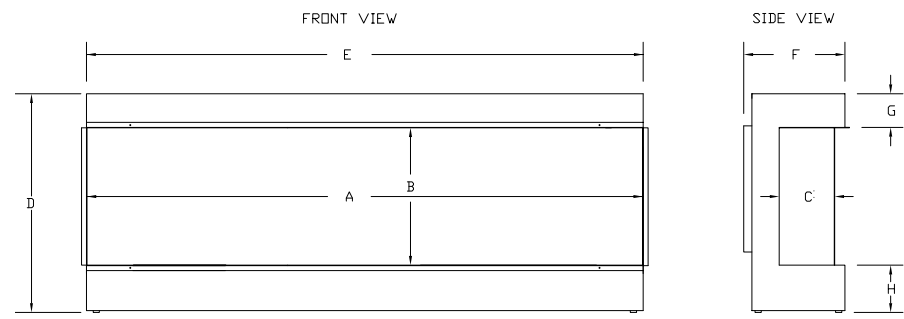

eferno Azar 1800-FD

3-sided glass configuration shown installed into a false chimney breast.

Dimensions Azar 1800-FD

Model	A	B	C	D	E	F	G	H
Azar 1800-FD	1800	445	180	704	1802	328	110	150

Running costs from 2 pence / hr.* (Refer to page 54)