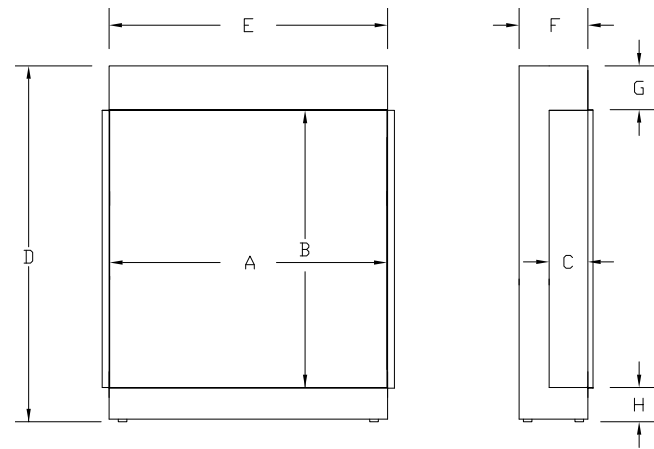

eferno Egan 645-SL

Slim depth ideal for suitable flat wall fix fireplaces.

Example shown installed into the Hurricane 1372.

Dimensions Egan 645-SL