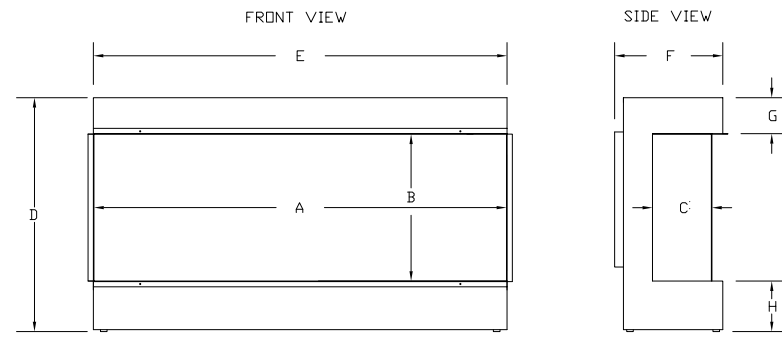

eferno Azar 1250-FD

2-sided glass configuration shown installed into a purpose made false chimney breast and hearth.

Dimensions Azar 1250-FD

Model	A	B	C	D	E	F	G	H
Azar 1250-FD	1250	449	180	704	1252	320	110	145

Running costs from 1.5 pence / hr.* (Refer to page 54)