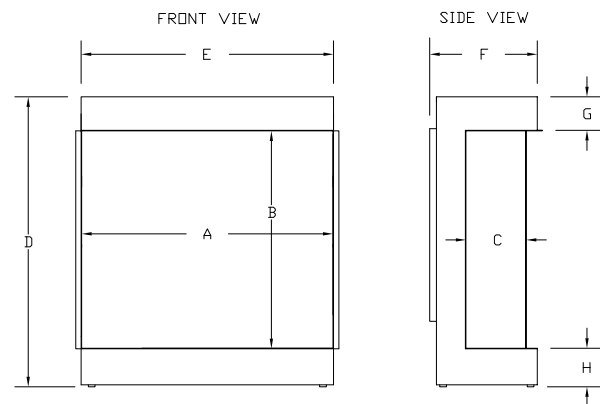

eferno Azar 750-FD

Example shown installed into the Cotswold 1372 and a conventional chimney.

Dimensions Azar 750-FD