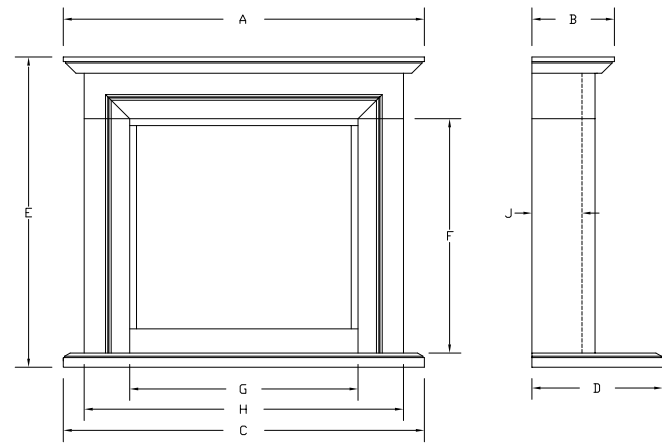

Dimensions Burrington 1270

Model	A	B	C	D	E	F	G	H	J
Burrington 1270	1270	290	1270	280/460	1091	824	803	1123	186

Burrington 1270 - fireplace features

- Flat wall fix, no chimney recess required.
- Manufactured in Polar White micro marble.
- High quality seamless construction. *(Refer to page 54)
- Image shown with the eferno LED mood lights installed to the fireplace shelf.