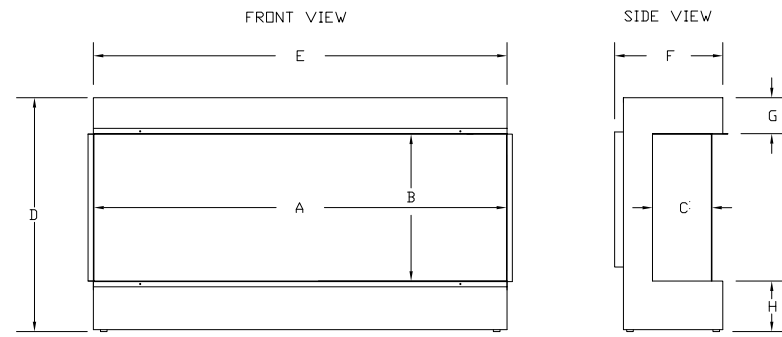

eferno Azar 1250-FD

3-sided glass configuration shown installed into a purpose made false chimney breast and hearth.

Dimensions Azar 1250-FD

Model	A	B	C	D	E	F	G	H
Azar 1250-FD	1250	449	180	704	1252	320	110	145

Running costs from 1.5 pence / hr.* (Refer to page 54)