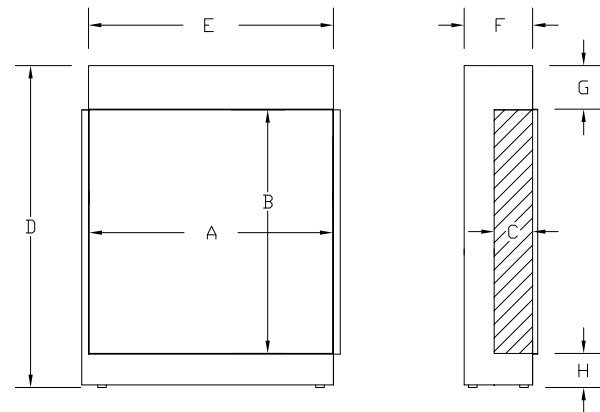

## Dimensions Egan 570-SL

Model	A	B	C	D	E	F	G	H
Egan 570-SL	570	570	90	753	572	160	102	79.5

Running costs from 1.0 pence / hr.\* (Refer to page 54)