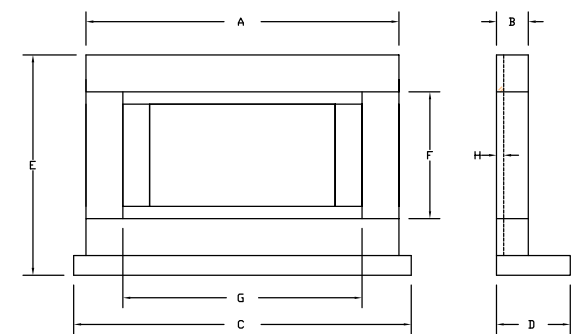

Dimensions Zonda

Model	A	B	C	D	E	F	G	H
Zonda 1220	1120	130	1220	300	860	520	860	25
Zonda 1372	1272	130	1372	300	895	515	972	25

Zonda - fireplace features

- Available in 1220 and 1372 wide versions.
- High quality seamless construction. *(Refer to page 54)
- Compact fireplace ideal for smaller rooms.