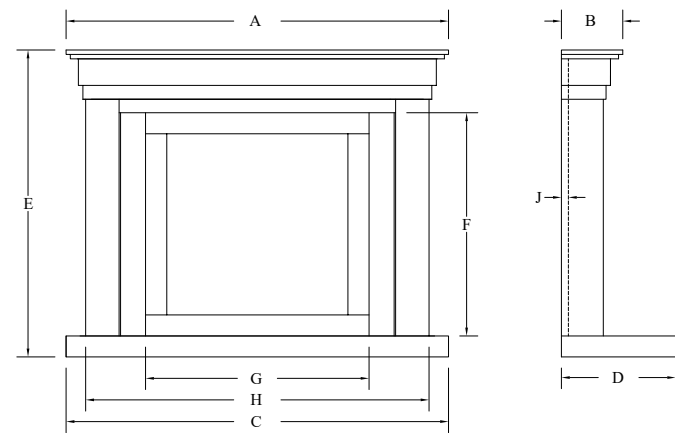

Dimensions Hurricane 1372

Model	A	B	C	D	E	F	G	H	J
Hurricane 1372	1372	220	1372	410	1100	800	802	1232	25

Hurricane 1372 - fireplace features

- Manufactured in Polar White micro marble.
- High quality seamless construction. *(Refer to page 54)