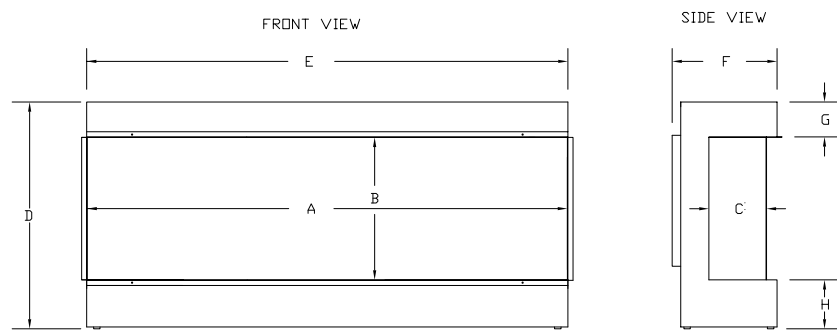

eferno Azar 1500-FD

3-sided glass configuration shown installed into a purpose made media wall.

Dimensions Azar 1500-FD