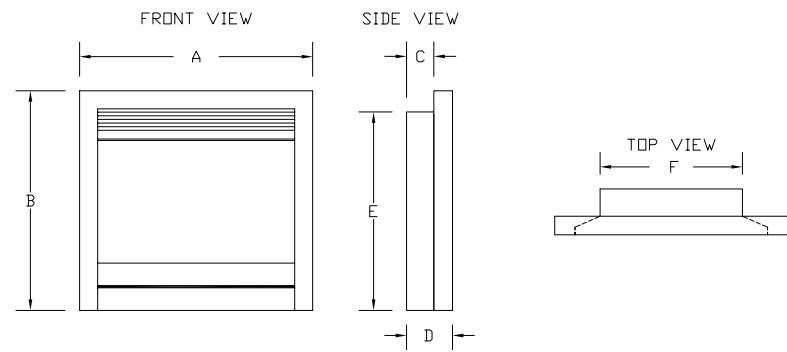

eferno Alinta 16 series

Slim depth ideal for suitable flat wall fix fireplaces.

Example shown with the Alinta 16-W installed into the Tudor 1372 fireplace.

Dimensions Alinta 16-ST and 16-W