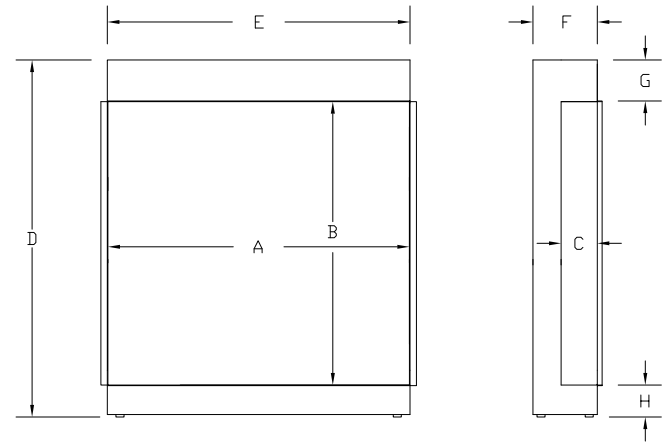

eferno Egan 750-SL-T

Slim depth ideal for suitable flat wall fix fireplaces.

Example shown installed into the Burrington 1270 FLAT WALL FIX fireplace.

Dimensions Egan 750-SL-T