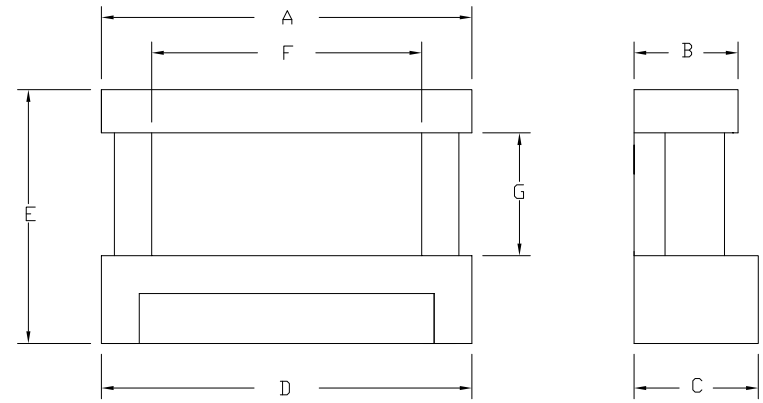

Dimensions Stylist 1372

Model	A	B	C	D	E	F	G
Stylist 1372	1372	390	460	1372	895	1015	455

Stylist 1372 - fireplace features

- Flat wall fix, no chimney recess required.
- Manufactured in Polar White micro marble.
- High quality seamless construction. *(Refer to page 54)