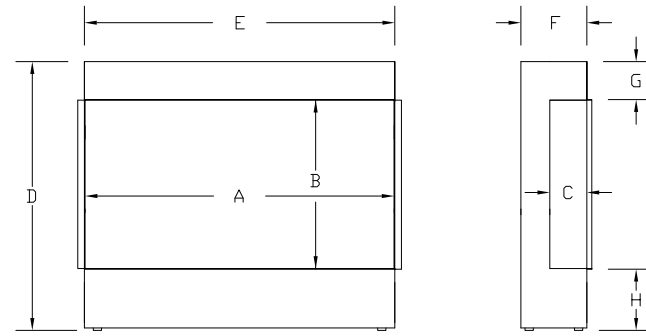

eferno Egan 750-SL-L

Slim depth ideal for suitable flat wall fix fireplaces.

Example shown installed into a 1220 Zonda fireplace.

Dimensions Egan 750-SL-L